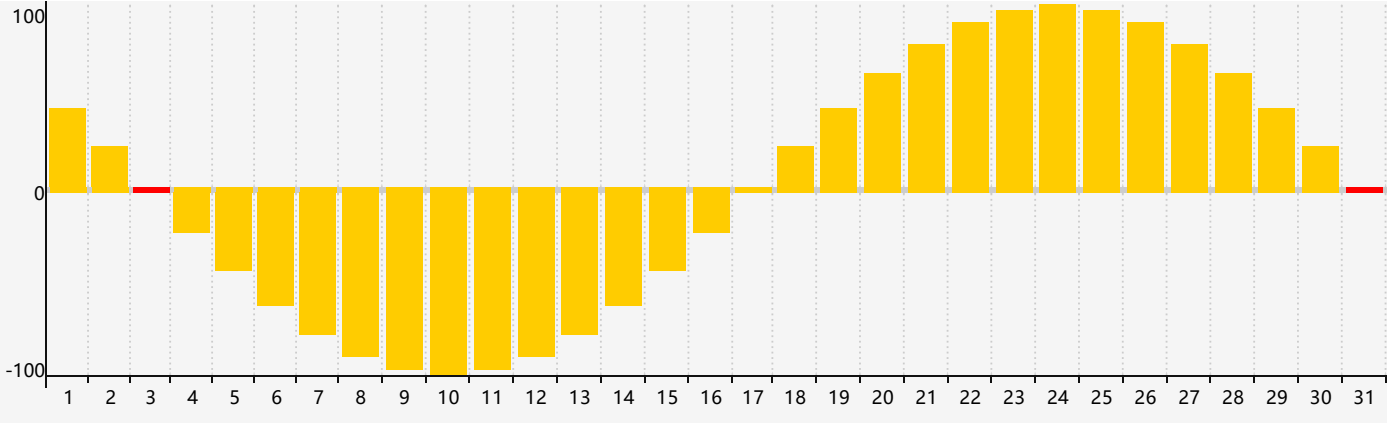

May 2024 Intellectual Biorhythm Charts

May 2024 Emotional Biorhythm Charts

May 2024 Physical Biorhythm Charts

May 2024

SUN	MON	TUE	WED	THU	FRI	SAT
28 	29 	30 	1 	2 	3 Emotional 	4 
5 	6 	7 	8 	9 	10 	11 
12 	13 Physical 	14 	15 	16 	17 	18 
19 	20 	21 	22 	23 	24 	25 Intellectual 
26 	27 	28 	29 	30 	31 Emotional 	1 