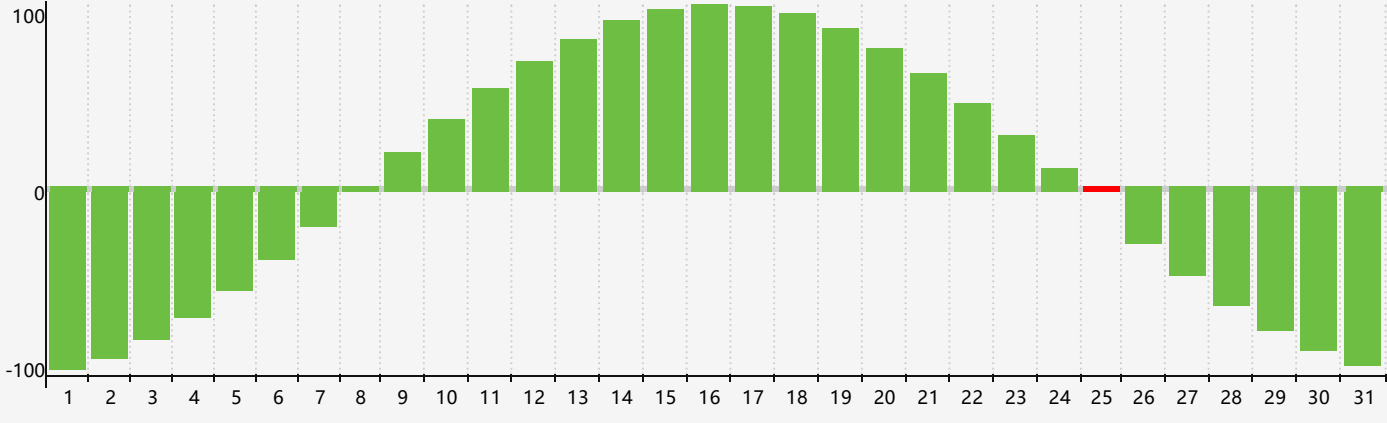

May 2024 Intellectual Biorhythm Charts

May 2024 Emotional Biorhythm Charts

May 2024 Physical Biorhythm Charts

May 2024

SUN	MON	TUE	WED	THU	FRI	SAT
28 	29 	30 	1 	2 	3 Emotional 	4 
5 	6 	7 	8 	9 	10 	11 
12 	13 Physical 	14 	15 	16 	17 	18 
19 	20 	21 	22 	23 	24 	25 Intellectual 
26 	27 	28 	29 	30 	31 Emotional 	1 