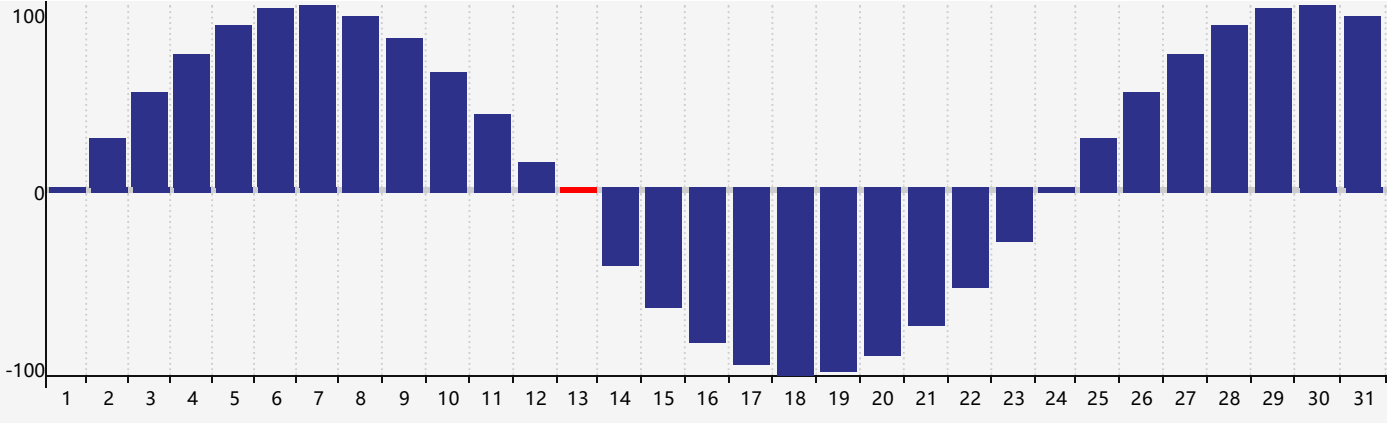

May 2024 Intellectual Biorhythm Charts

May 2024 Emotional Biorhythm Charts

May 2024 Physical Biorhythm Charts

May 2024

SUN	MON	TUE	WED	THU	FRI	SAT
28 	29 	30 	1 	2 	3 Emotional 	4 
5 	6 	7 	8 	9 	10 	11 
12 	13 Physical 	14 	15 	16 	17 	18 
19 	20 	21 	22 	23 	24 	25 Intellectual 
26 	27 	28 	29 	30 	31 Emotional 	1 