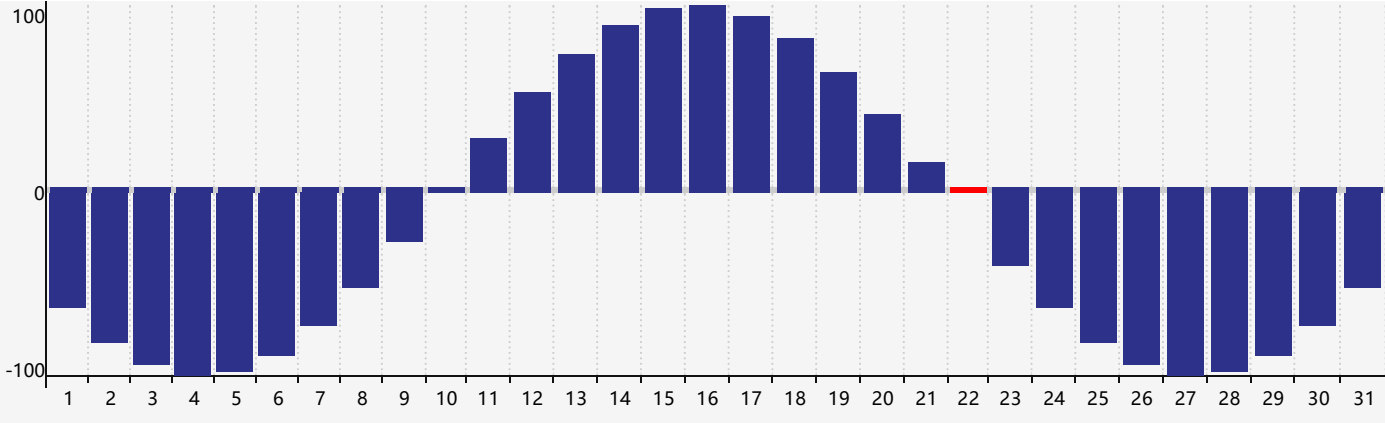

May 2024 Intellectual Biorhythm Charts

May 2024 Emotional Biorhythm Charts

May 2024 Physical Biorhythm Charts

May 2024

SUN	MON	TUE	WED	THU	FRI	SAT
28	29 <small>Physical</small>	30	1	2 <small>Emotional</small>	3	4
5	6	7	8	9	10	11
12	13	14	15	16	17	18
19	20	21	22 <small>Physical</small>	23	24	25
26	27	28	29	30 <small>Intellectual Emotional</small>	31	1