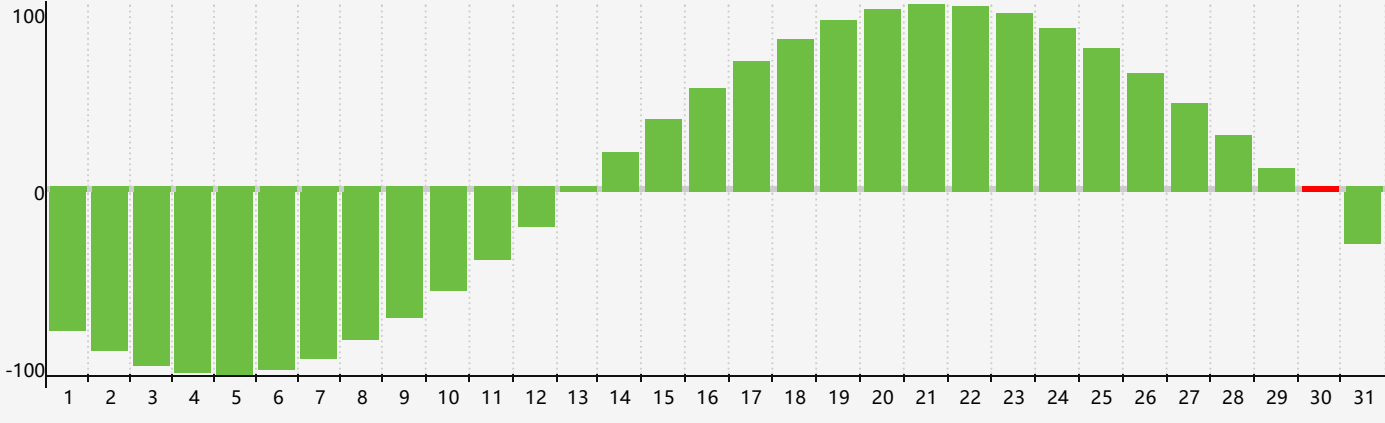

May 2024 Intellectual Biorhythm Charts

May 2024 Emotional Biorhythm Charts

May 2024 Physical Biorhythm Charts

May 2024

SUN	MON	TUE	WED	THU	FRI	SAT
28	29 <small>Physical</small>	30	1	2 <small>Emotional</small>	3	4
5	6	7	8	9	10	11
12	13	14	15	16	17	18
19	20	21	22 <small>Physical</small>	23	24	25
26	27	28	29	30 <small>Intellectual Emotional</small>	31	1