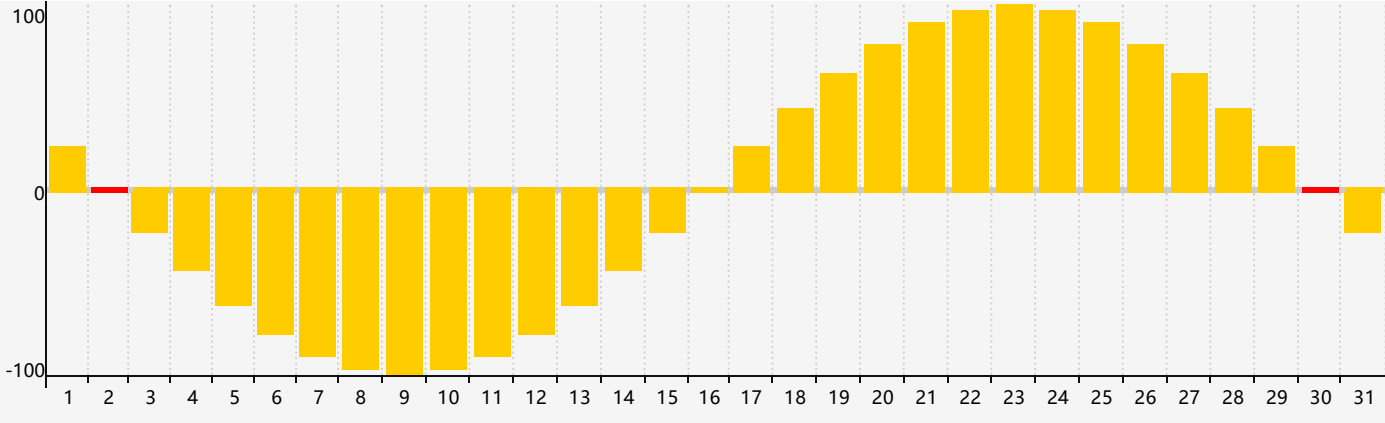

May 2024 Intellectual Biorhythm Charts

May 2024 Emotional Biorhythm Charts

May 2024 Physical Biorhythm Charts

May 2024

SUN	MON	TUE	WED	THU	FRI	SAT
28	29 <small>Physical</small>	30	1	2 <small>Emotional</small>	3	4
5	6	7	8	9	10	11
12	13	14	15	16	17	18
19	20	21	22 <small>Physical</small>	23	24	25
26	27	28	29	30 <small>Intellectual Emotional</small>	31	1