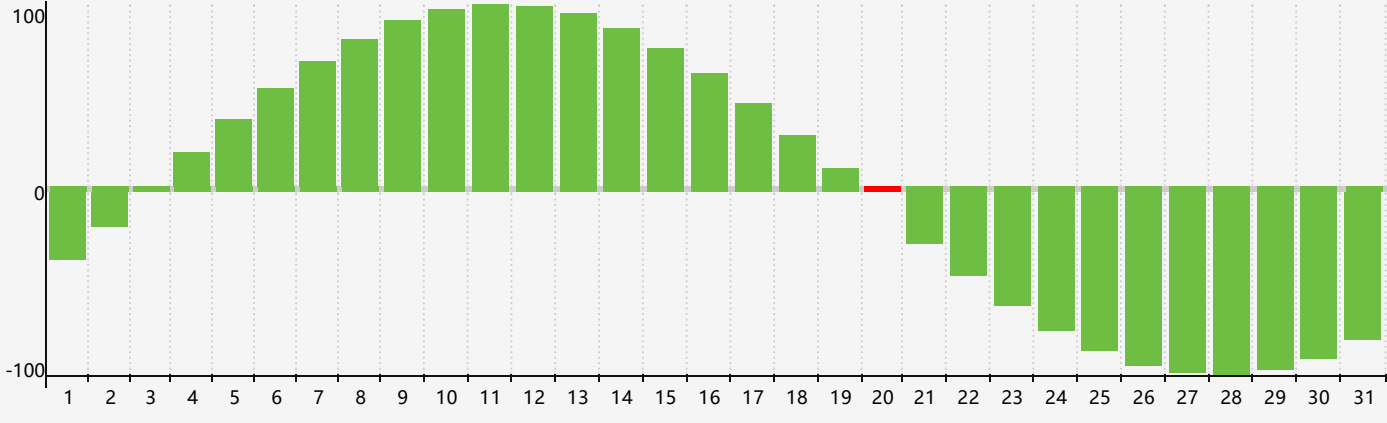

May 2024 Intellectual Biorhythm Charts

May 2024 Emotional Biorhythm Charts

May 2024 Physical Biorhythm Charts

May 2024

SUN	MON	TUE	WED	THU	FRI	SAT
28 	29 	30 	1 	2 	3 	4 
5 	6 	7 	8 	9 	10 	11 
12 	13 Physical 	14 	15 Emotional 	16 	17 	18 
19 	20 Intellectual 	21 	22 	23 	24 	25 
26 	27 	28 	29 	30 	31 	1 