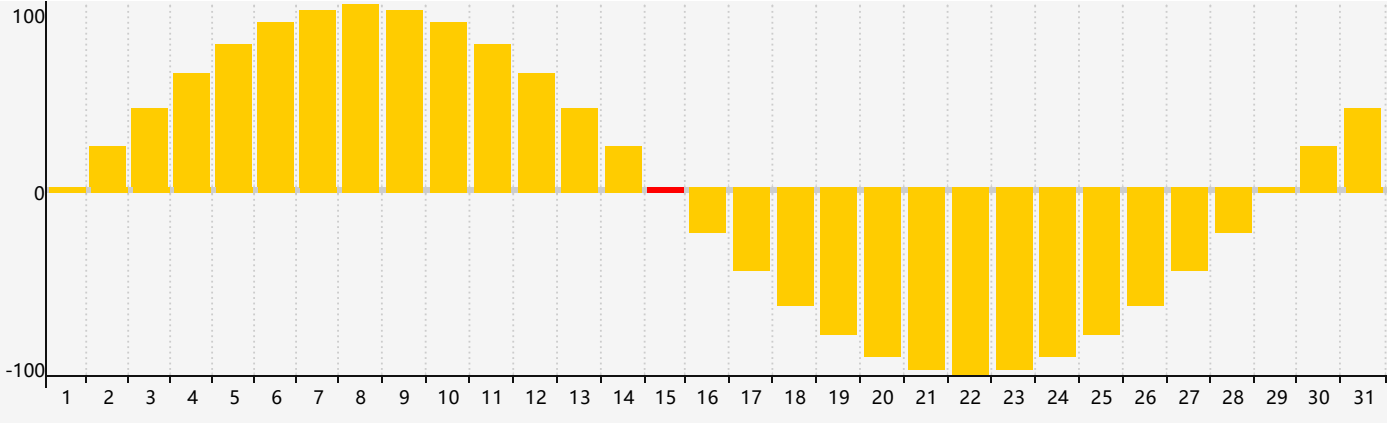

May 2024 Intellectual Biorhythm Charts

May 2024 Emotional Biorhythm Charts

May 2024 Physical Biorhythm Charts

May 2024

SUN	MON	TUE	WED	THU	FRI	SAT
28 	29 	30 	1 	2 	3 	4 
5 	6 	7 	8 	9 	10 	11 
12 	13 Physical 	14 	15 Emotional 	16 	17 	18 
19 	20 Intellectual 	21 	22 	23 	24 	25 
26 	27 	28 	29 	30 	31 	1 