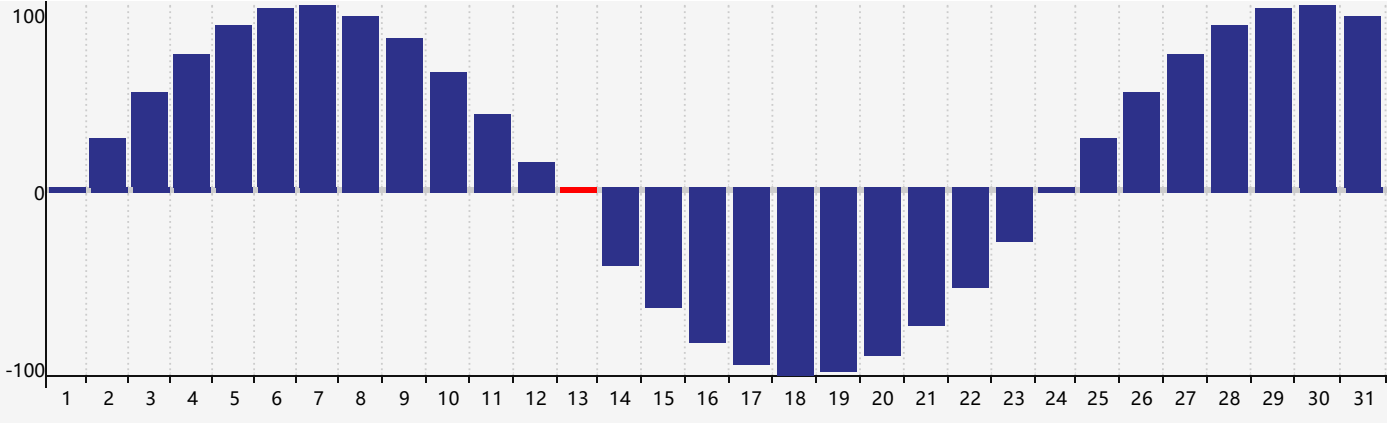

May 2024 Intellectual Biorhythm Charts

May 2024 Emotional Biorhythm Charts

May 2024 Physical Biorhythm Charts

May 2024

SUN	MON	TUE	WED	THU	FRI	SAT
28 	29 	30 	1 	2 	3 	4 
5 	6 	7 	8 	9 	10 	11 
12 	13 Physical 	14 	15 Emotional 	16 	17 	18 
19 	20 Intellectual 	21 	22 	23 	24 	25 
26 	27 	28 	29 	30 	31 	1 