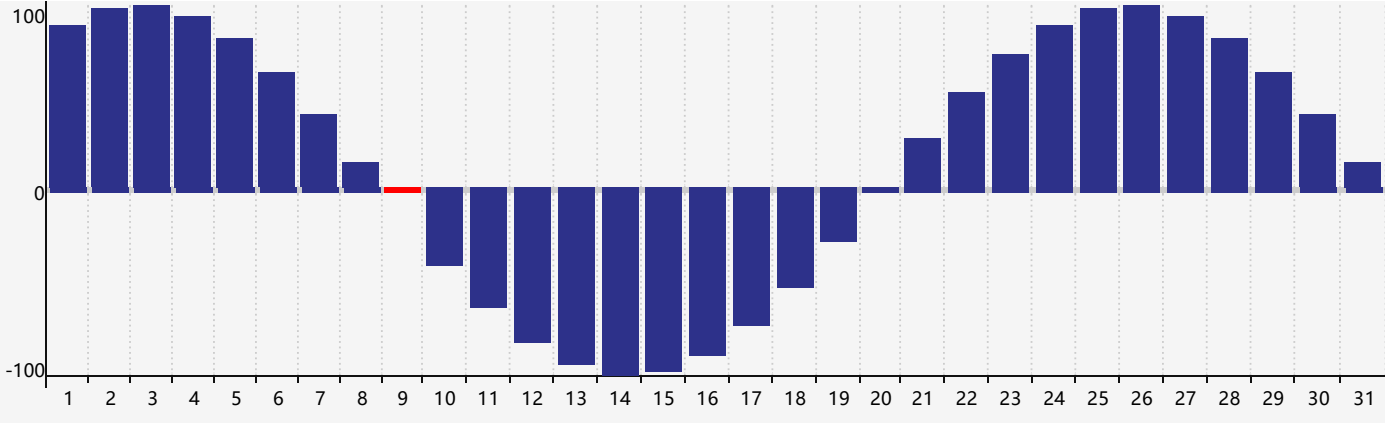

May 2024 Intellectual Biorhythm Charts

May 2024 Emotional Biorhythm Charts

May 2024 Physical Biorhythm Charts

May 2024

SUN	MON	TUE	WED	THU	FRI	SAT
28 	29 	30 	1 	2 	3 	4 
5 	6 	7 	8 	9 Physical 	10 Intellectual 	11 
12 	13 Emotional 	14 	15 	16 	17 	18 
19 	20 	21 	22 	23 	24 	25 
26 	27 	28 	29 	30 	31 	1 Physical 