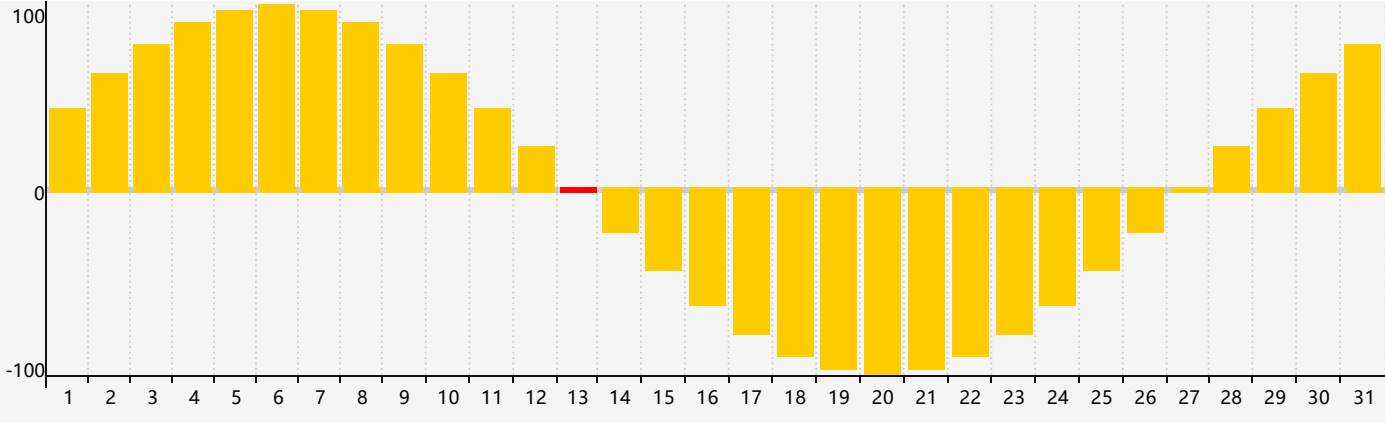

May 2024 Intellectual Biorhythm Charts

May 2024 Emotional Biorhythm Charts

May 2024 Physical Biorhythm Charts

May 2024

SUN	MON	TUE	WED	THU	FRI	SAT
28 	29 	30 	1 	2 	3 	4 
5 	6 	7 	8 	9 Physical 	10 Intellectual 	11 
12 	13 Emotional 	14 	15 	16 	17 	18 
19 	20 	21 	22 	23 	24 	25 
26 	27 	28 	29 	30 	31 	1 Physical 