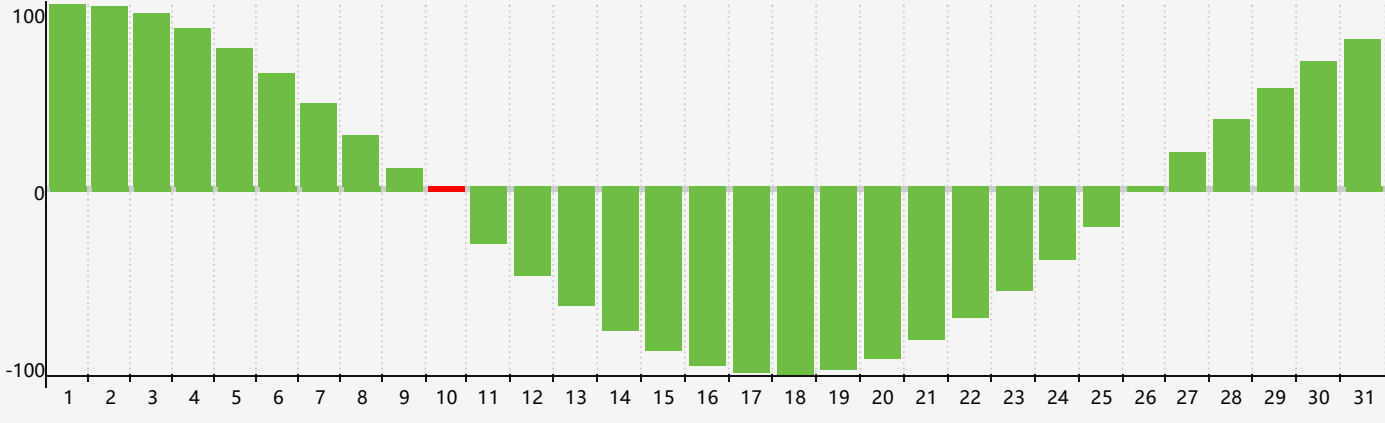

May 2024 Intellectual Biorhythm Charts

May 2024 Emotional Biorhythm Charts

May 2024 Physical Biorhythm Charts

May 2024

SUN	MON	TUE	WED	THU	FRI	SAT
28 	29 	30 	1 	2 	3 	4 
5 	6 	7 	8 	9 Physical 	10 Intellectual 	11 
12 	13 Emotional 	14 	15 	16 	17 	18 
19 	20 	21 	22 	23 	24 	25 
26 	27 	28 	29 	30 	31 	1 Physical 