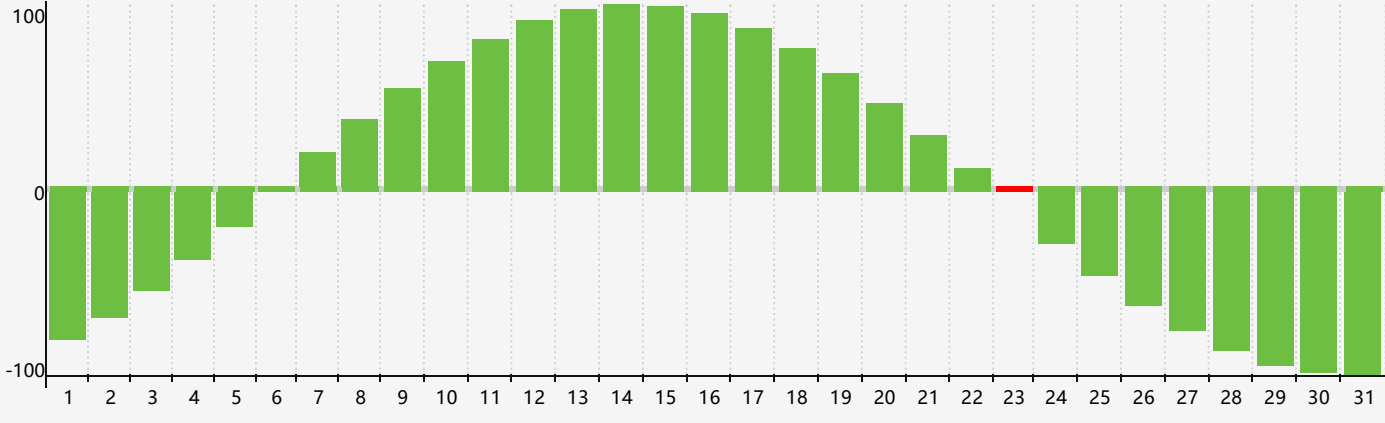

May 2024 Intellectual Biorhythm Charts

May 2024 Emotional Biorhythm Charts

May 2024 Physical Biorhythm Charts

May 2024

SUN	MON	TUE	WED	THU	FRI	SAT
28	29 Emotional	30	1	2	3	4 Physical
5	6	7	8	9	10	11
12	13	14	15	16	17	18
19	20	21	22	23 Intellectual	24	25
26	27 Emotional Physical	28	29	30	31	1