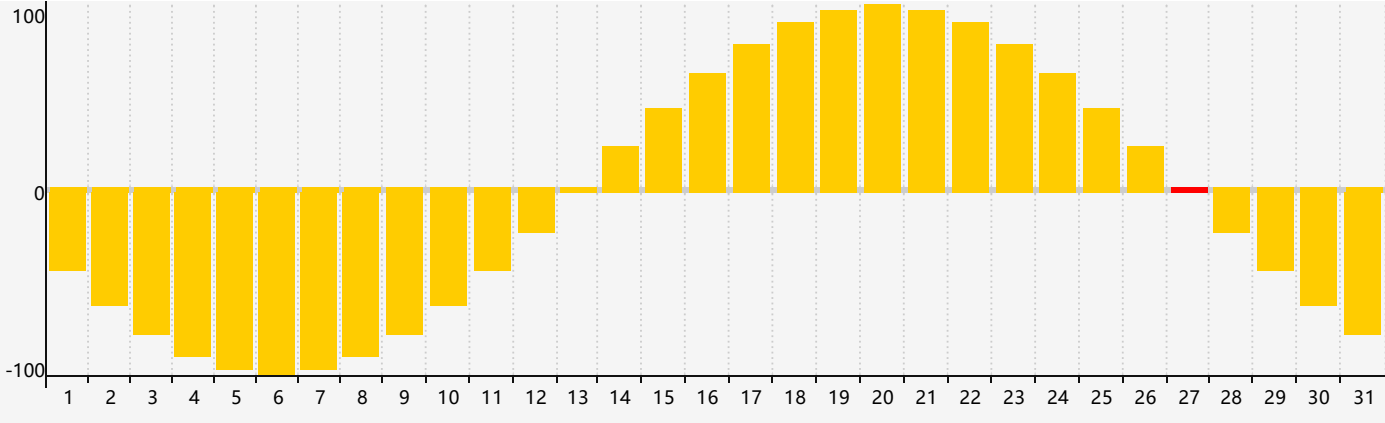

May 2024 Intellectual Biorhythm Charts

May 2024 Emotional Biorhythm Charts

May 2024 Physical Biorhythm Charts

May 2024

SUN	MON	TUE	WED	THU	FRI	SAT
28	29 Emotional	30	1	2	3	4 Physical
5	6	7	8	9	10	11
12	13	14	15	16	17	18
19	20	21	22	23 Intellectual	24	25
26	27 Emotional Physical	28	29	30	31	1