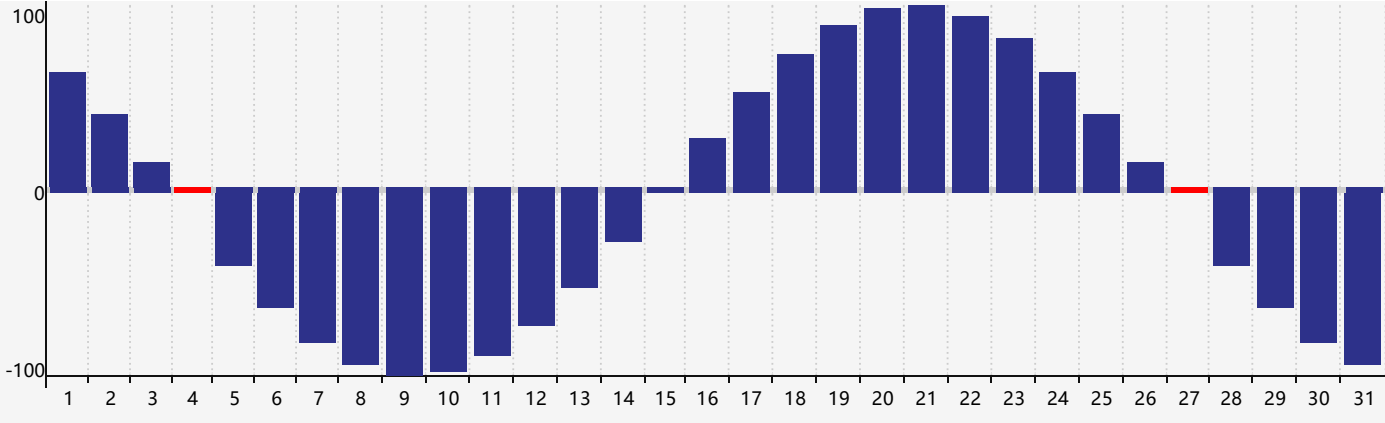

May 2024 Intellectual Biorhythm Charts

May 2024 Emotional Biorhythm Charts

May 2024 Physical Biorhythm Charts

May 2024

SUN	MON	TUE	WED	THU	FRI	SAT
28	29 Emotional	30	1	2	3	4 Physical
5	6	7	8	9	10	11
12	13	14	15	16	17	18
19	20	21	22	23 Intellectual	24	25
26	27 Emotional Physical	28	29	30	31	1