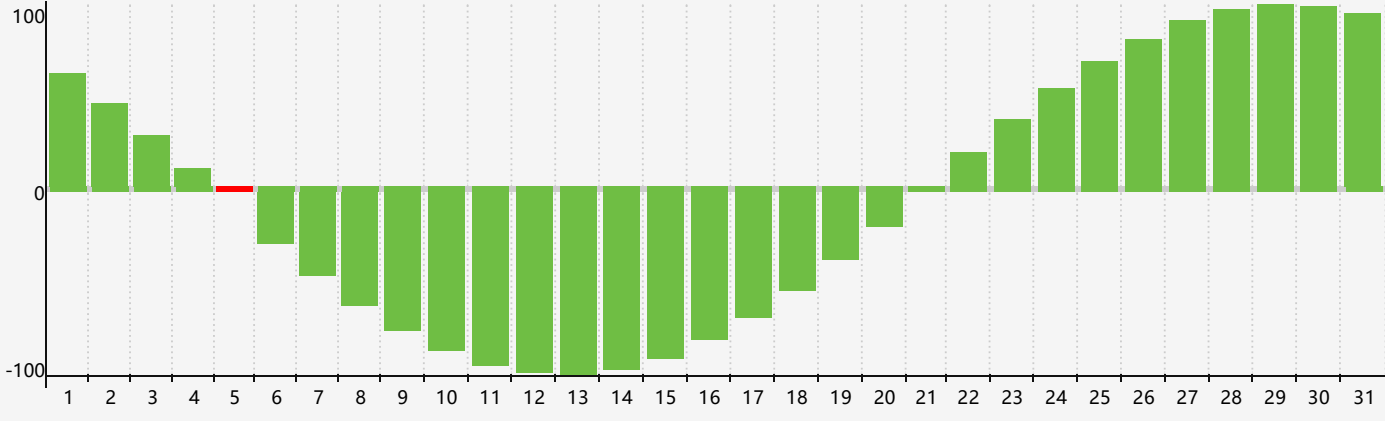

May 2024 Intellectual Biorhythm Charts

May 2024 Emotional Biorhythm Charts

May 2024 Physical Biorhythm Charts

May 2024

SUN	MON	TUE	WED	THU	FRI	SAT
28 	29 	30 	1 	2 	3 	4 
5 Intellectual 	6 	7 	8 	9 	10 	11 
12 	13 	14 	15 	16 Physical 	17 	18 Emotional 
19 	20 	21 	22 	23 	24 	25 
26 	27 	28 	29 	30 	31 	1 