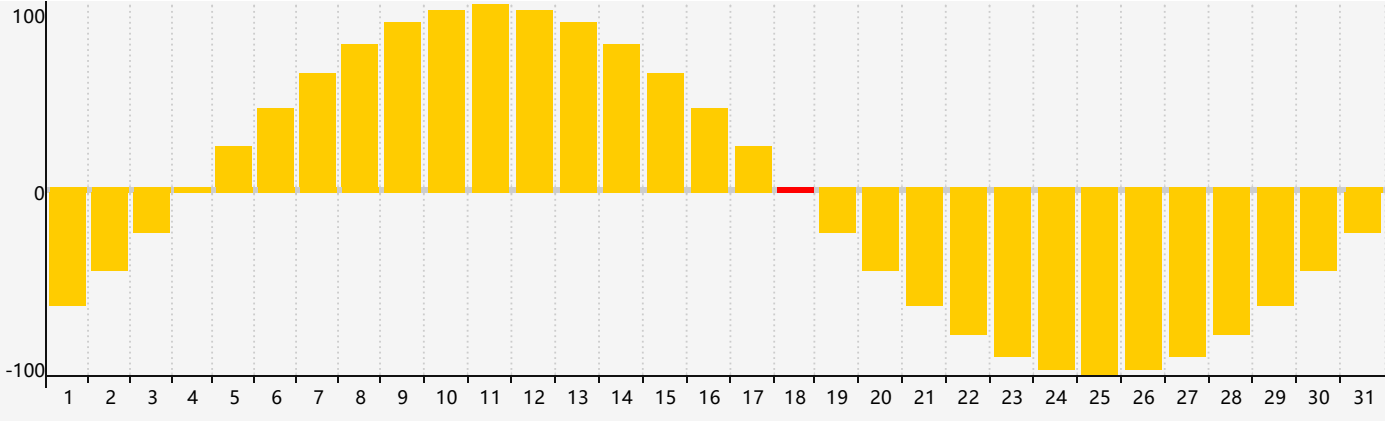

May 2024 Intellectual Biorhythm Charts

May 2024 Emotional Biorhythm Charts

May 2024 Physical Biorhythm Charts

May 2024

SUN	MON	TUE	WED	THU	FRI	SAT
28 	29 	30 	1 	2 	3 	4 
5 Intellectual 	6 	7 	8 	9 	10 	11 
12 	13 	14 	15 	16 Physical 	17 	18 Emotional 
19 	20 	21 	22 	23 	24 	25 
26 	27 	28 	29 	30 	31 	1 