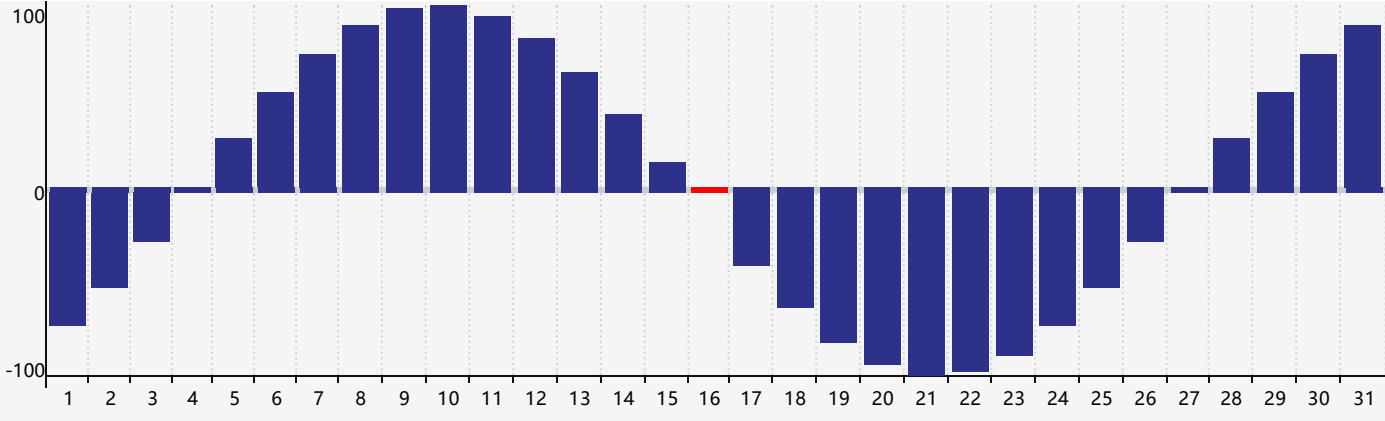

May 2024 Intellectual Biorhythm Charts

May 2024 Emotional Biorhythm Charts

May 2024 Physical Biorhythm Charts

May 2024

SUN	MON	TUE	WED	THU	FRI	SAT
28 	29 	30 	1 	2 	3 	4 
5 Intellectual 	6 	7 	8 	9 	10 	11 
12 	13 	14 	15 	16 Physical 	17 	18 Emotional 
19 	20 	21 	22 	23 	24 	25 
26 	27 	28 	29 	30 	31 	1 