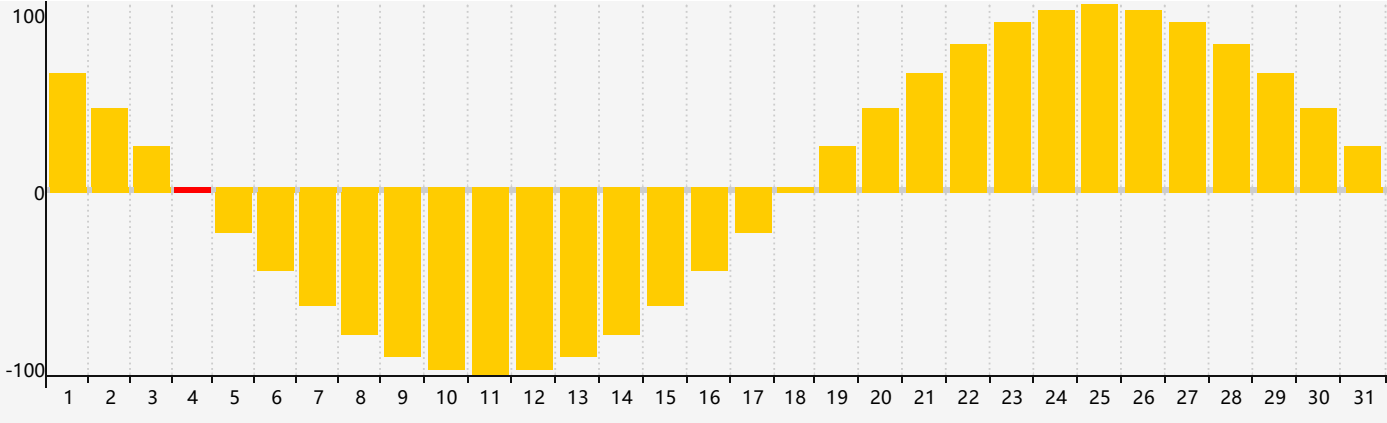

May 2024 Intellectual Biorhythm Charts

May 2024 Emotional Biorhythm Charts

May 2024 Physical Biorhythm Charts

May 2024

SUN	MON	TUE	WED	THU	FRI	SAT
28	29	30	1	2	3 Physical	4 Emotional
5	6	7	8	9	10	11
12	13	14	15	16	17	18
19 Intellectual	20	21	22	23	24	25
26 Physical	27	28	29	30	31	1 Emotional