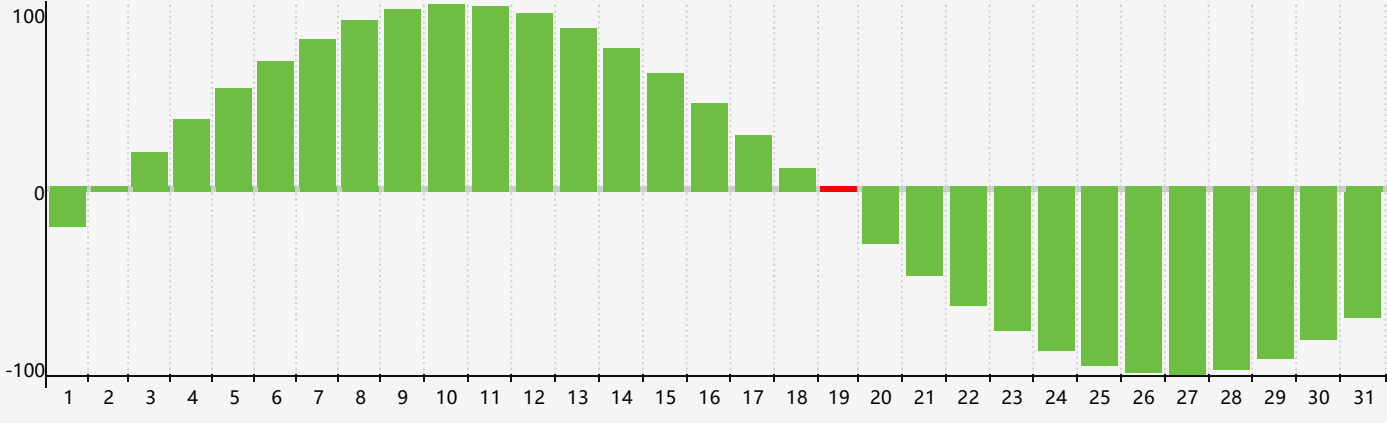

May 2024 Intellectual Biorhythm Charts

May 2024 Emotional Biorhythm Charts

May 2024 Physical Biorhythm Charts

May 2024

SUN	MON	TUE	WED	THU	FRI	SAT
28	29	30	1	2	3 Physical	4 Emotional
5	6	7	8	9	10	11
12	13	14	15	16	17	18
19 Intellectual	20	21	22	23	24	25
26 Physical	27	28	29	30	31	1 Emotional