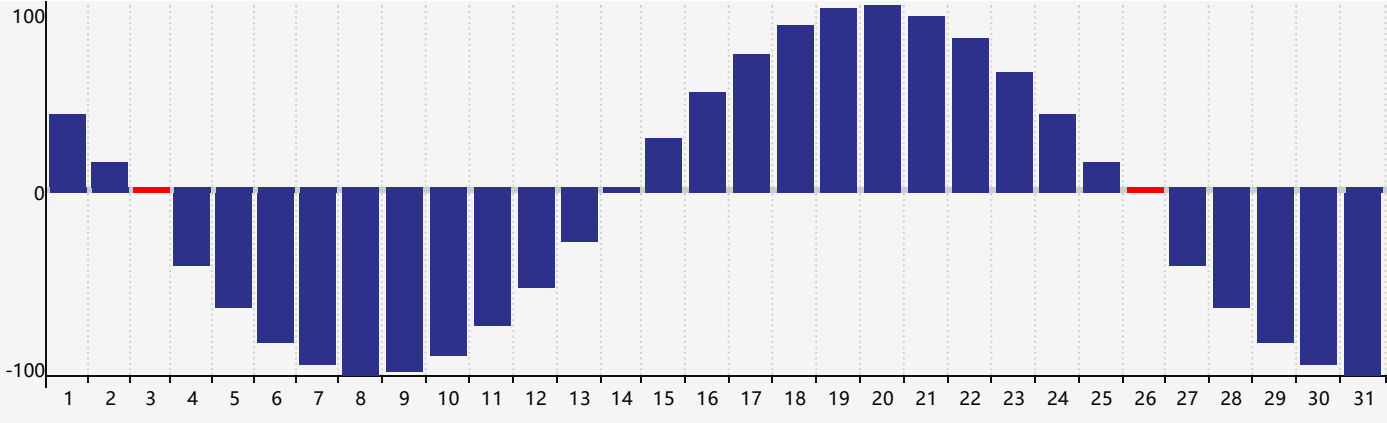

May 2024 Intellectual Biorhythm Charts

May 2024 Emotional Biorhythm Charts

May 2024 Physical Biorhythm Charts

May 2024

SUN	MON	TUE	WED	THU	FRI	SAT
28	29	30	1	2	3 Physical	4 Emotional
5	6	7	8	9	10	11
12	13	14	15	16	17	18
19 Intellectual	20	21	22	23	24	25
26 Physical	27	28	29	30	31	1 Emotional