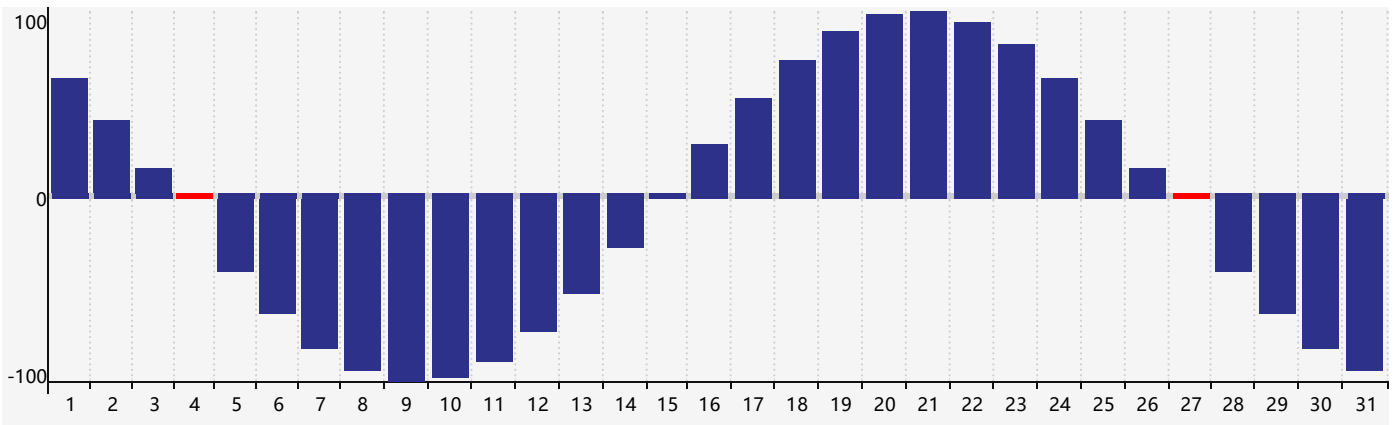

May 2024 Intellectual Biorhythm Charts

May 2024 Emotional Biorhythm Charts

May 2024 Physical Biorhythm Charts

May 2024

SUN	MON	TUE	WED	THU	FRI	SAT
28 	29 	30 	1 	2 	3 Emotional 	4 Physical 
5 	6 	7 	8 	9 	10 	11 
12 	13 	14 	15 	16 	17 	18 
19 	20 	21 	22 	23 	24 	25 
26 Intellectual 	27 Physical 	28 	29 	30 	31 Emotional 	1 