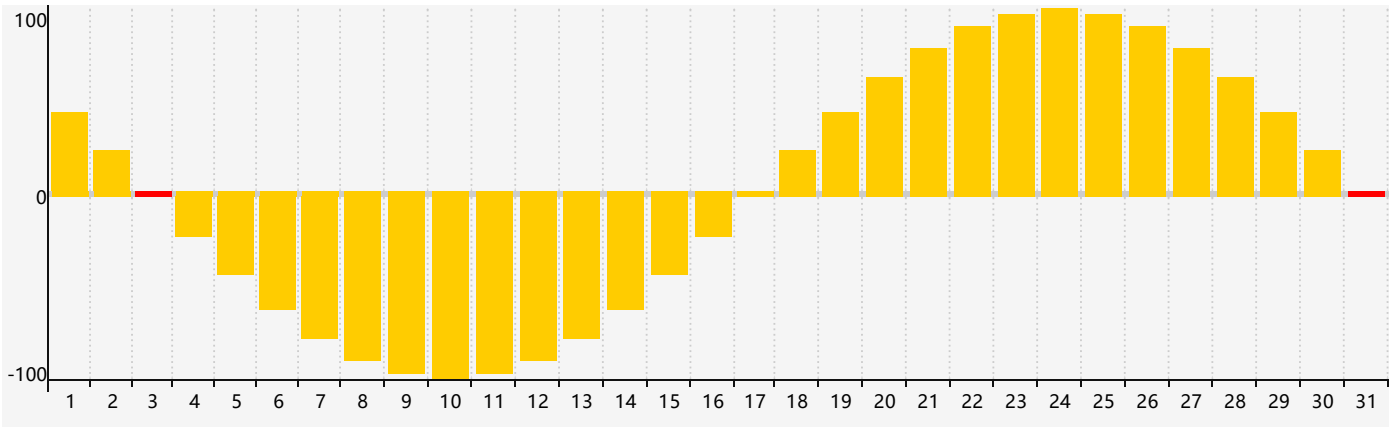

May 2024 Intellectual Biorhythm Charts

May 2024 Emotional Biorhythm Charts

May 2024 Physical Biorhythm Charts

May 2024

SUN	MON	TUE	WED	THU	FRI	SAT
28 	29 	30 	1 	2 	3 Emotional 	4 Physical 
5 	6 	7 	8 	9 	10 	11 
12 	13 	14 	15 	16 	17 	18 
19 	20 	21 	22 	23 	24 	25 
26 Intellectual 	27 Physical 	28 	29 	30 	31 Emotional 	1 