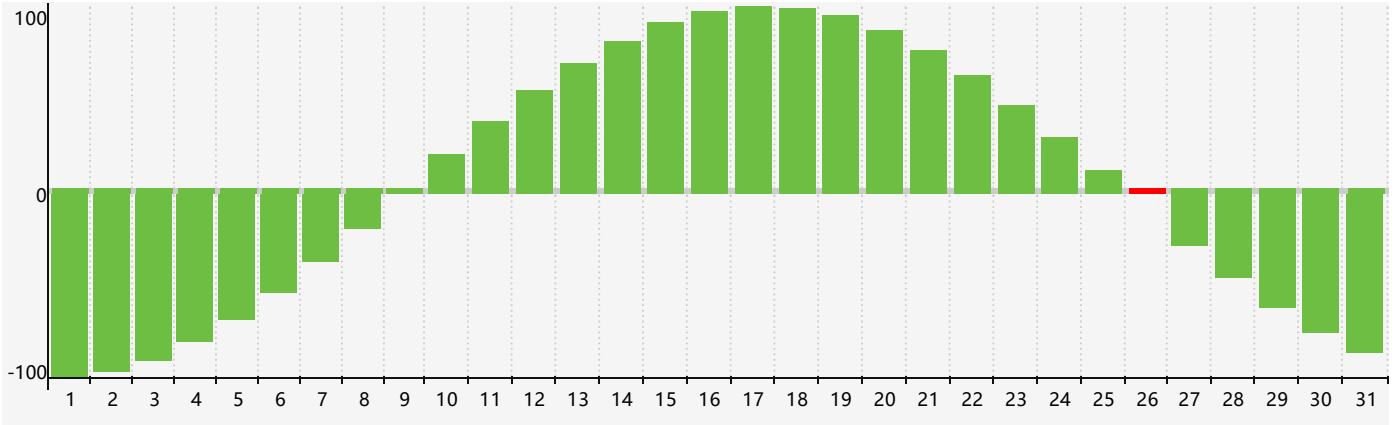

May 2024 Intellectual Biorhythm Charts

May 2024 Emotional Biorhythm Charts

May 2024 Physical Biorhythm Charts

May 2024

SUN	MON	TUE	WED	THU	FRI	SAT
28 	29 	30 	1 	2 	3 Emotional 	4 Physical 
5 	6 	7 	8 	9 	10 	11 
12 	13 	14 	15 	16 	17 	18 
19 	20 	21 	22 	23 	24 	25 
26 Intellectual 	27 Physical 	28 	29 	30 	31 Emotional 	1 