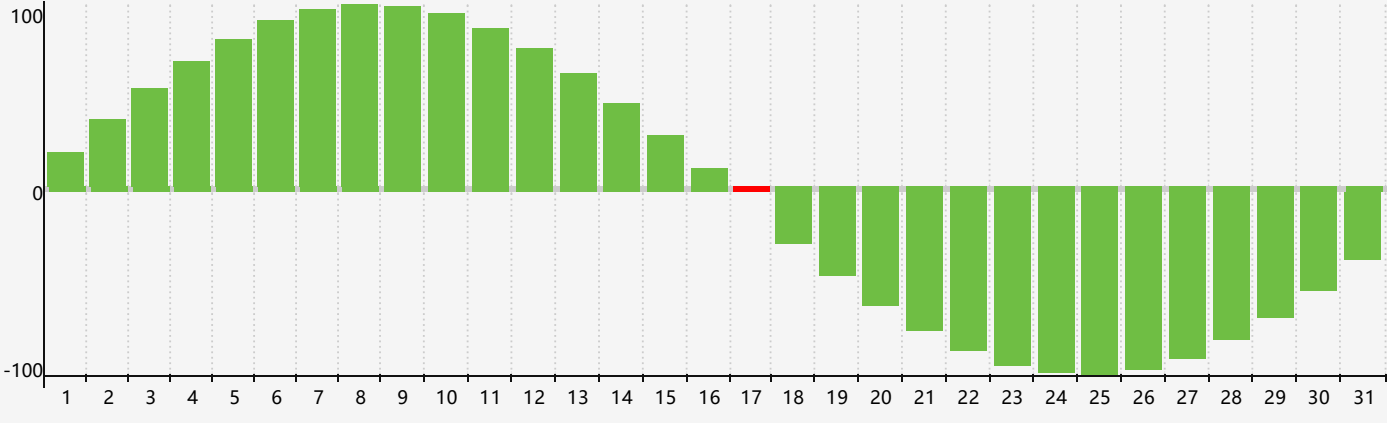

May 2024 Intellectual Biorhythm Charts

May 2024 Emotional Biorhythm Charts

May 2024 Physical Biorhythm Charts

May 2024

SUN	MON	TUE	WED	THU	FRI	SAT
28 	29 	30 	1 	2 	3 	4 Physical 
5 	6 	7 	8 	9 	10 	11 
12 	13 	14 	15 	16 	17 Intellectual 	18 Emotional 
19 	20 	21 	22 	23 	24 	25 
26 	27 Physical 	28 	29 	30 	31 	1 