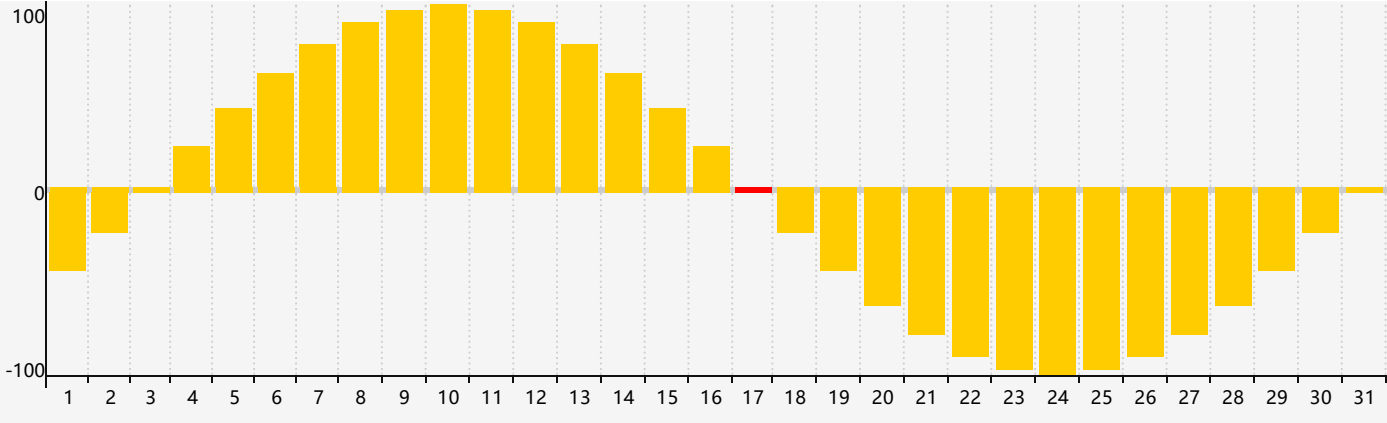

May 2024 Intellectual Biorhythm Charts

May 2024 Emotional Biorhythm Charts

May 2024 Physical Biorhythm Charts

May 2024

SUN	MON	TUE	WED	THU	FRI	SAT
28 	29 	30 	1 	2 	3 	4 Physical 
5 	6 	7 	8 	9 	10 	11 
12 	13 	14 	15 	16 	17 Intellectual 	18 Emotional 
19 	20 	21 	22 	23 	24 	25 
26 	27 Physical 	28 	29 	30 	31 	1 