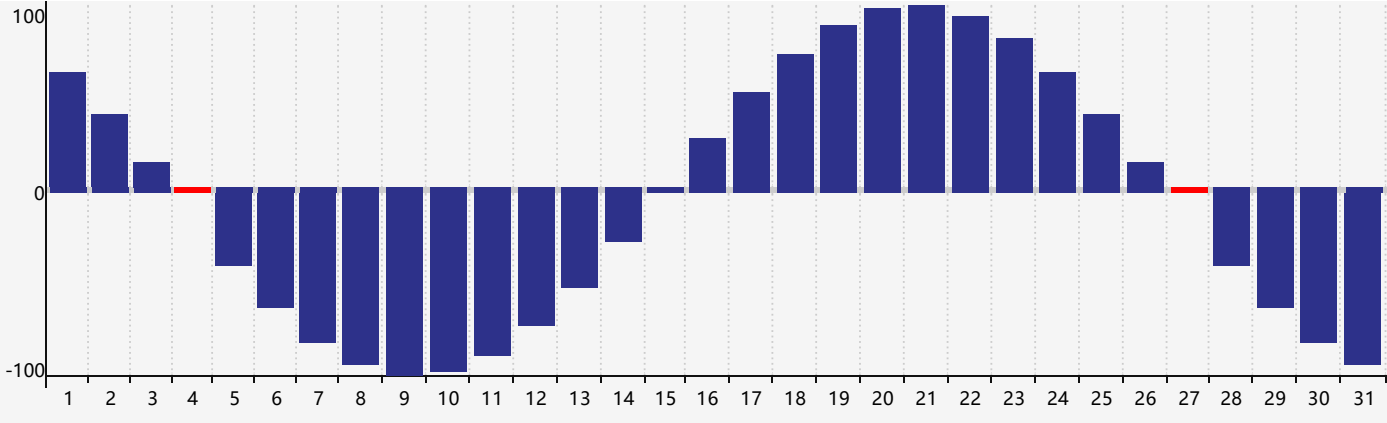

May 2024 Intellectual Biorhythm Charts

May 2024 Emotional Biorhythm Charts

May 2024 Physical Biorhythm Charts

May 2024

SUN	MON	TUE	WED	THU	FRI	SAT
28 	29 	30 	1 	2 	3 	4 Physical 
5 	6 	7 	8 	9 	10 	11 
12 	13 	14 	15 	16 	17 Intellectual 	18 Emotional 
19 	20 	21 	22 	23 	24 	25 
26 	27 Physical 	28 	29 	30 	31 	1 