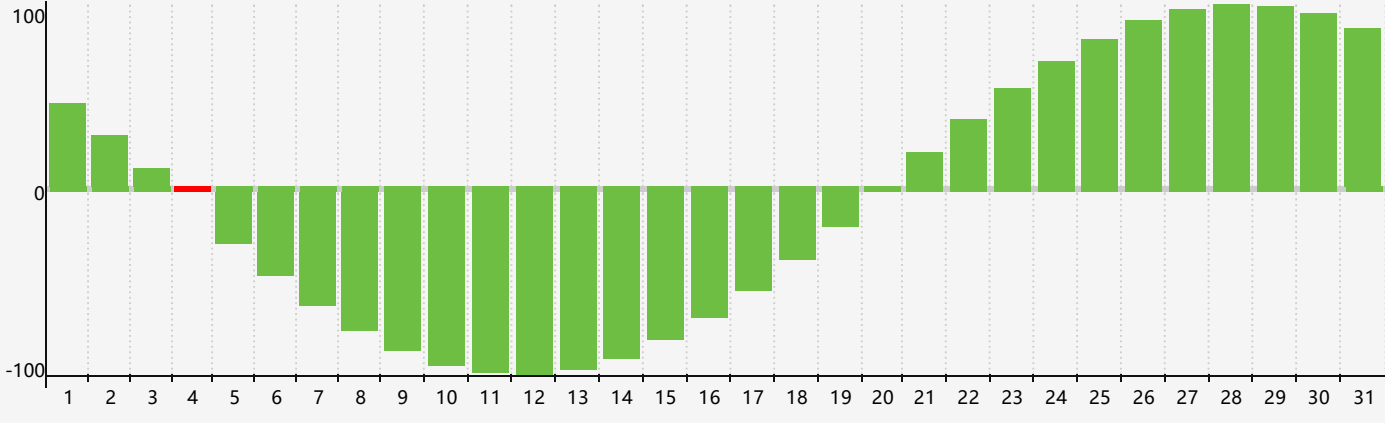

May 2024 Intellectual Biorhythm Charts

May 2024 Emotional Biorhythm Charts

May 2024 Physical Biorhythm Charts

May 2024

| SUN | MON | TUE | WED | THU | FRI | SAT |
|---|---|---|---|---|---|--|
| 28  | 29  | 30  | 1  | 2  | 3  | 4 Intellectual  |
| 5  | 6  | 7  | 8  | 9  | 10  | 11  |
| 12  | 13  | 14  | 15  | 16  | 17  | 18 Physical  |
| 19  | 20  | 21  | 22  | 23 Emotional  | 24  | 25  |
| 26  | 27  | 28  | 29  | 30  | 31  | 1  |