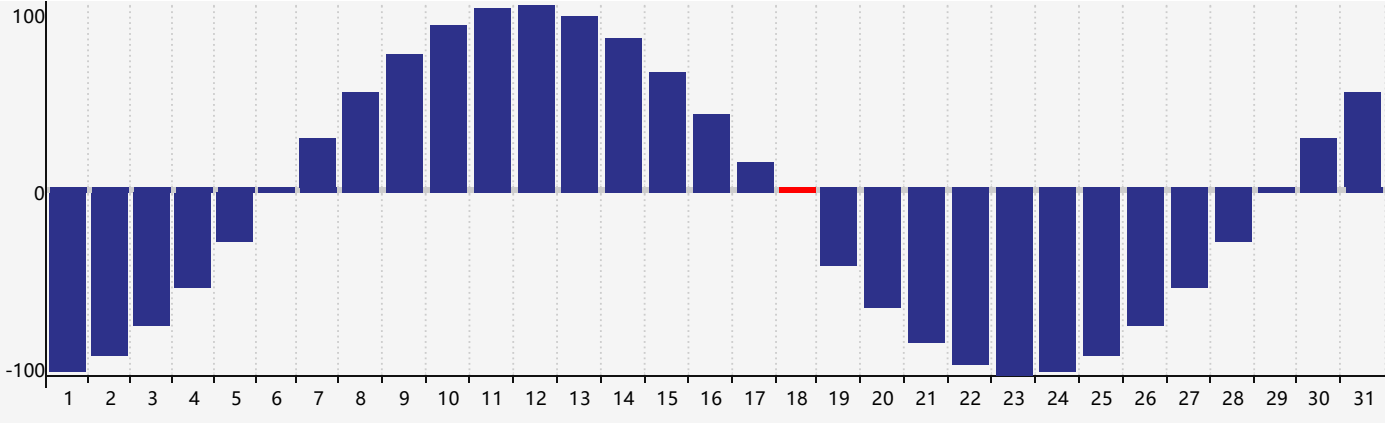

May 2024 Intellectual Biorhythm Charts

May 2024 Emotional Biorhythm Charts

May 2024 Physical Biorhythm Charts

May 2024

| SUN | MON | TUE | WED | THU | FRI | SAT |
|---|---|---|---|---|---|--|
| 28  | 29  | 30  | 1  | 2  | 3  | 4 Intellectual  |
| 5  | 6  | 7  | 8  | 9  | 10  | 11  |
| 12  | 13  | 14  | 15  | 16  | 17  | 18 Physical  |
| 19  | 20  | 21  | 22  | 23 Emotional  | 24  | 25  |
| 26  | 27  | 28  | 29  | 30  | 31  | 1  |