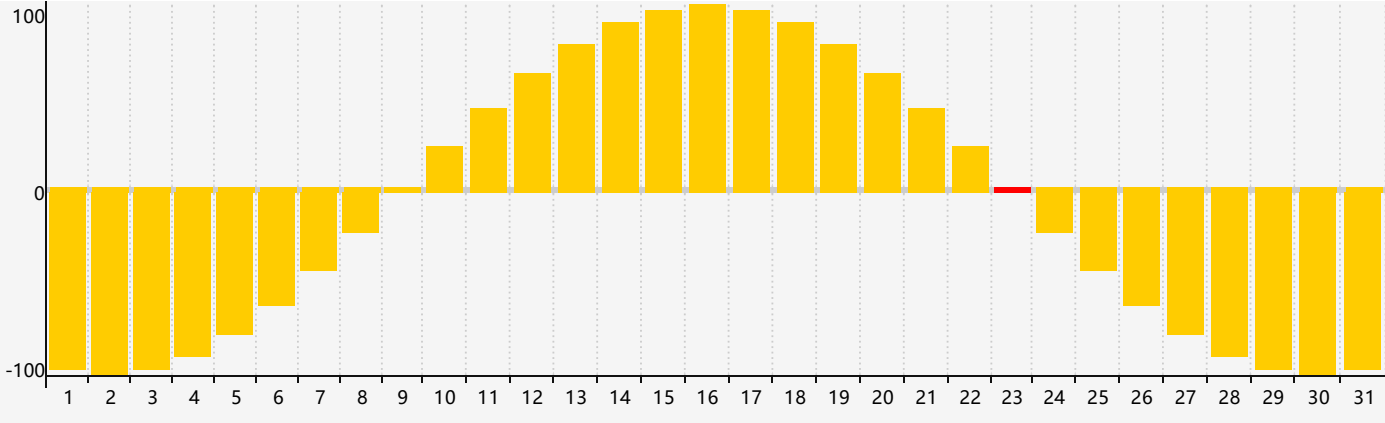

May 2024 Intellectual Biorhythm Charts

May 2024 Emotional Biorhythm Charts

May 2024 Physical Biorhythm Charts

May 2024

| SUN | MON | TUE | WED | THU | FRI | SAT |
|---|---|---|---|---|---|--|
| 28  | 29  | 30  | 1  | 2  | 3  | 4 Intellectual  |
| 5  | 6  | 7  | 8  | 9  | 10  | 11  |
| 12  | 13  | 14  | 15  | 16  | 17  | 18 Physical  |
| 19  | 20  | 21  | 22  | 23 Emotional  | 24  | 25  |
| 26  | 27  | 28  | 29  | 30  | 31  | 1  |