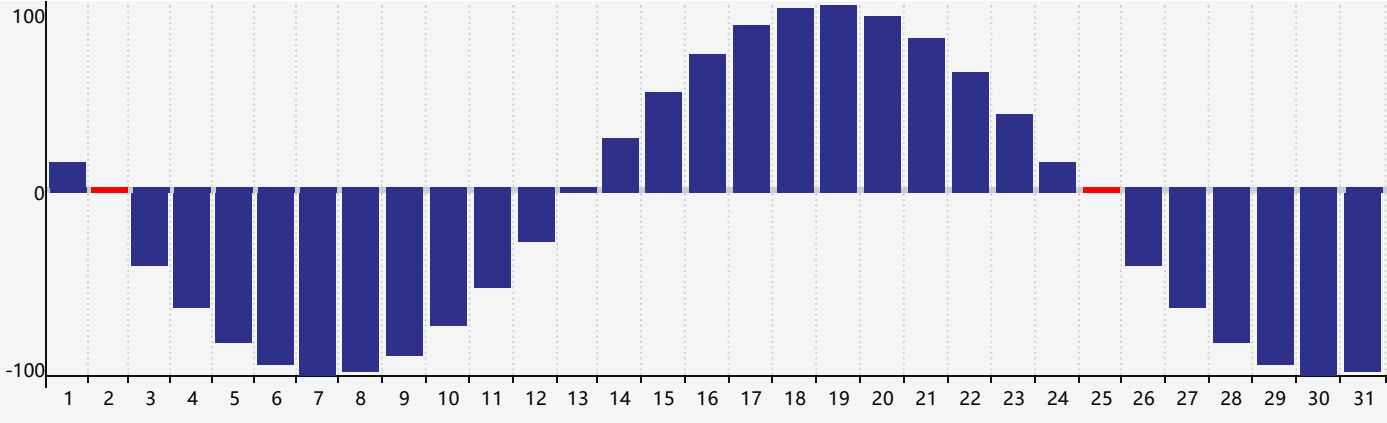

May 2024 Intellectual Biorhythm Charts

May 2024 Emotional Biorhythm Charts

May 2024 Physical Biorhythm Charts

May 2024

SUN	MON	TUE	WED	THU	FRI	SAT
28	29	30	1	2 <small>Physical</small>	3	4
5	6	7	8	9 <small>Emotional</small>	10	11
12	13	14	15 <small>Intellectual</small>	16	17	18
19	20	21	22	23	24	25 <small>Physical</small>
26	27	28	29	30	31	1