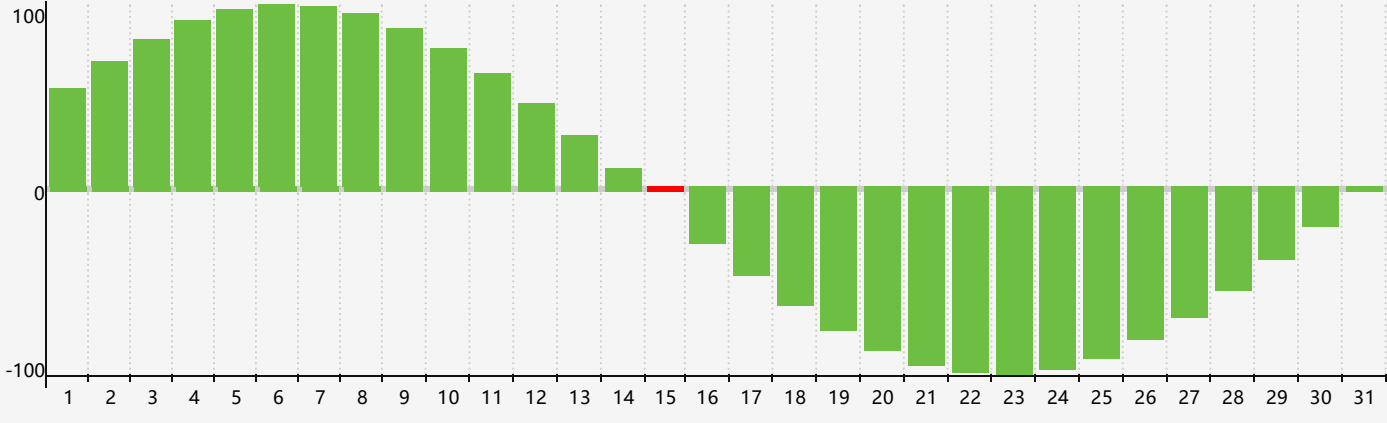

May 2024 Intellectual Biorhythm Charts

May 2024 Emotional Biorhythm Charts

May 2024 Physical Biorhythm Charts

May 2024

SUN	MON	TUE	WED	THU	FRI	SAT
28	29	30	1	2 <small>Physical</small>	3	4
5	6	7	8	9 <small>Emotional</small>	10	11
12	13	14	15 <small>Intellectual</small>	16	17	18
19	20	21	22	23	24	25 <small>Physical</small>
26	27	28	29	30	31	1