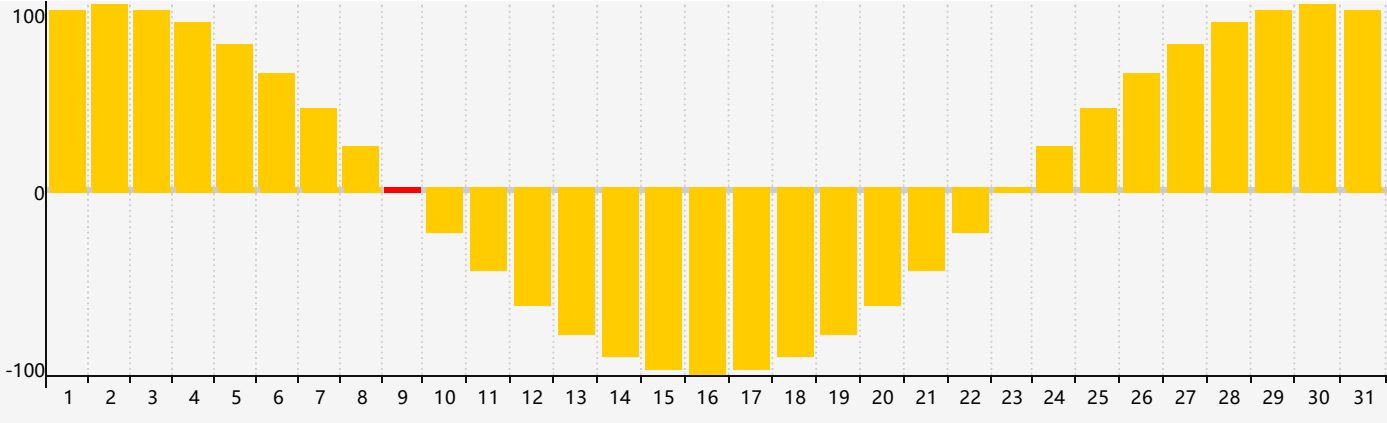

May 2024 Intellectual Biorhythm Charts

May 2024 Emotional Biorhythm Charts

May 2024 Physical Biorhythm Charts

May 2024

SUN	MON	TUE	WED	THU	FRI	SAT
28	29	30	1	2 <small>Physical</small>	3	4
5	6	7	8	9 <small>Emotional</small>	10	11
12	13	14	15 <small>Intellectual</small>	16	17	18
19	20	21	22	23	24	25 <small>Physical</small>
26	27	28	29	30	31	1