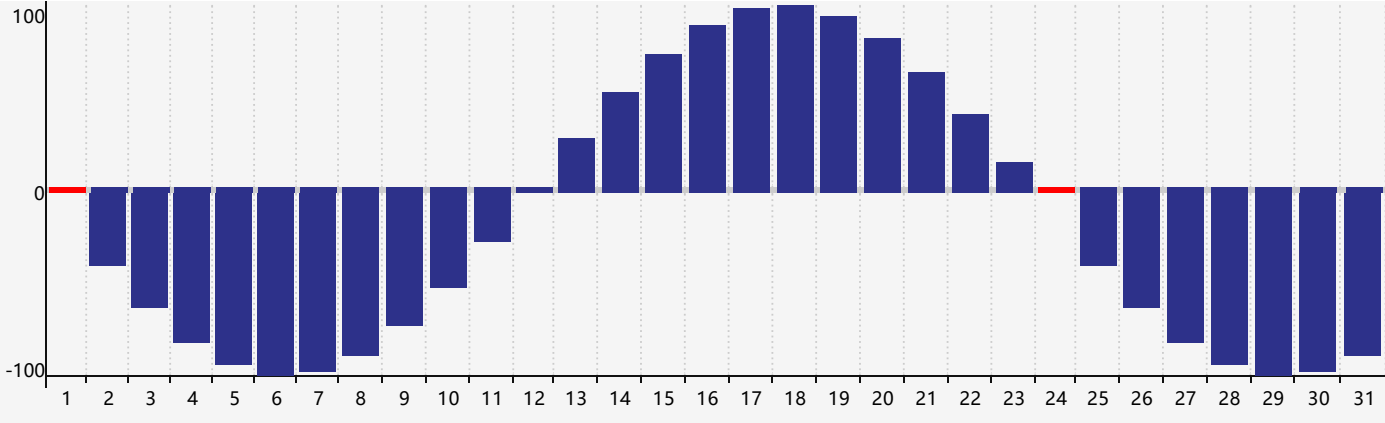

May 2024 Intellectual Biorhythm Charts

May 2024 Emotional Biorhythm Charts

May 2024 Physical Biorhythm Charts

May 2024

SUN	MON	TUE	WED	THU	FRI	SAT
28 	29 	30 	1 Physical 	2 	3 	4 
5 	6 Intellectual 	7 	8 	9 	10 	11 
12 	13 	14 	15 	16 	17 	18 
19 Emotional 	20 	21 	22 	23 	24 Physical 	25 
26 	27 	28 	29 	30 	31 	1 