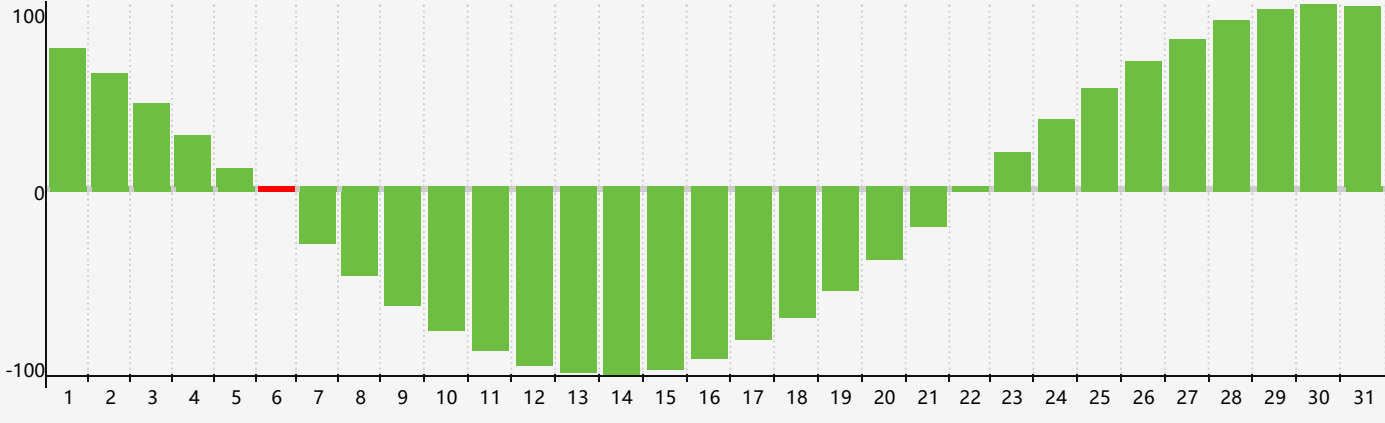

May 2024 Intellectual Biorhythm Charts

May 2024 Emotional Biorhythm Charts

May 2024 Physical Biorhythm Charts

May 2024

SUN	MON	TUE	WED	THU	FRI	SAT
28 	29 	30 	1 Physical 	2 	3 	4 
5 	6 Intellectual 	7 	8 	9 	10 	11 
12 	13 	14 	15 	16 	17 	18 
19 Emotional 	20 	21 	22 	23 	24 Physical 	25 
26 	27 	28 	29 	30 	31 	1 