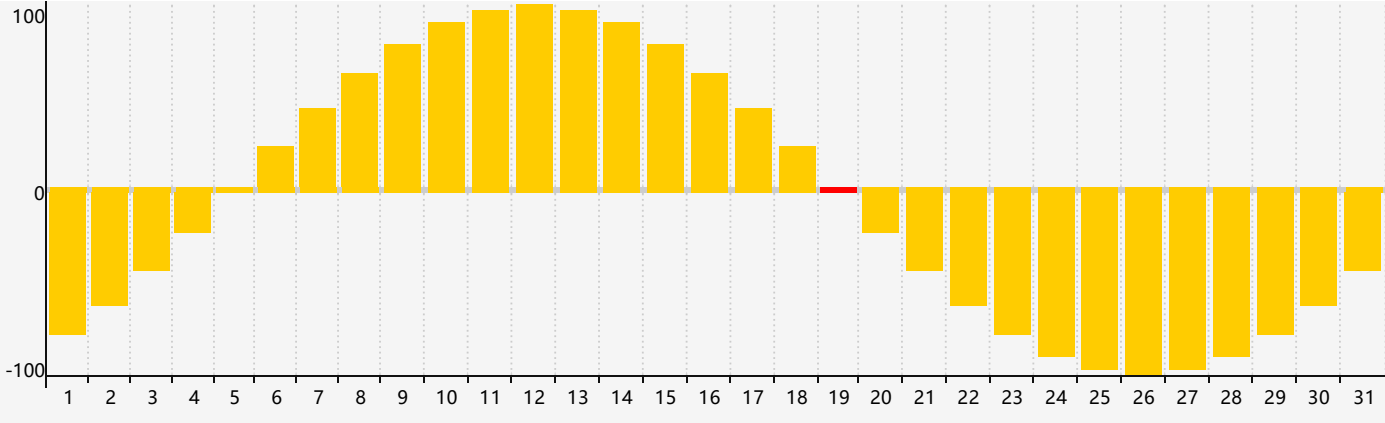

May 2024 Intellectual Biorhythm Charts

May 2024 Emotional Biorhythm Charts

May 2024 Physical Biorhythm Charts

May 2024

SUN	MON	TUE	WED	THU	FRI	SAT
28 	29 	30 	1 Physical 	2 	3 	4 
5 	6 Intellectual 	7 	8 	9 	10 	11 
12 	13 	14 	15 	16 	17 	18 
19 Emotional 	20 	21 	22 	23 	24 Physical 	25 
26 	27 	28 	29 	30 	31 	1 