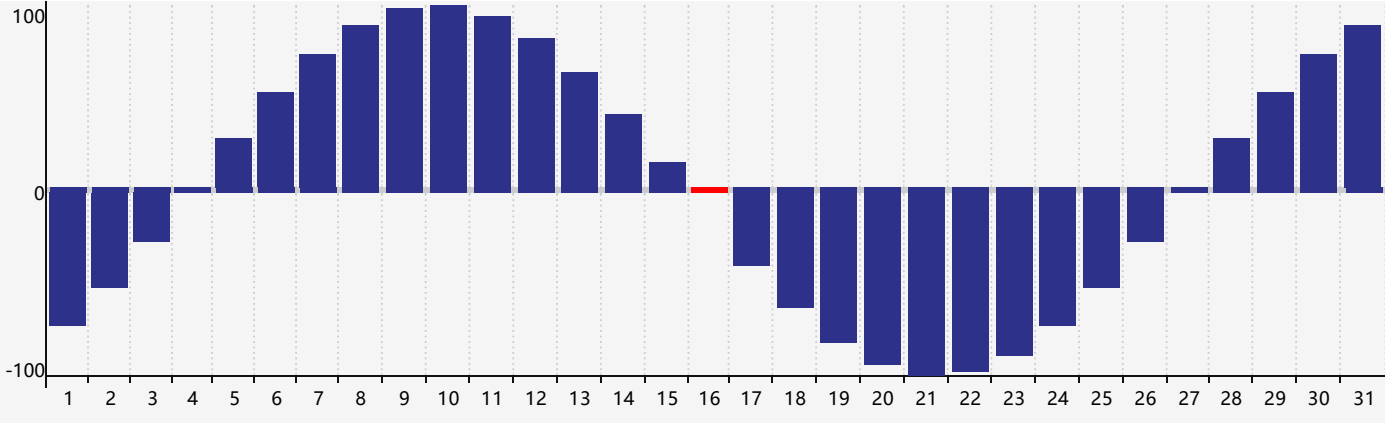

May 2024 Intellectual Biorhythm Charts

May 2024 Emotional Biorhythm Charts

May 2024 Physical Biorhythm Charts

May 2024

SUN	MON	TUE	WED	THU	FRI	SAT
28	29	30	1	2	3 Intellectual	4
5	6	7	8	9 Emotional	10	11
12	13	14	15	16 Physical	17	18
19	20	21	22	23	24	25
26	27	28	29	30	31	1