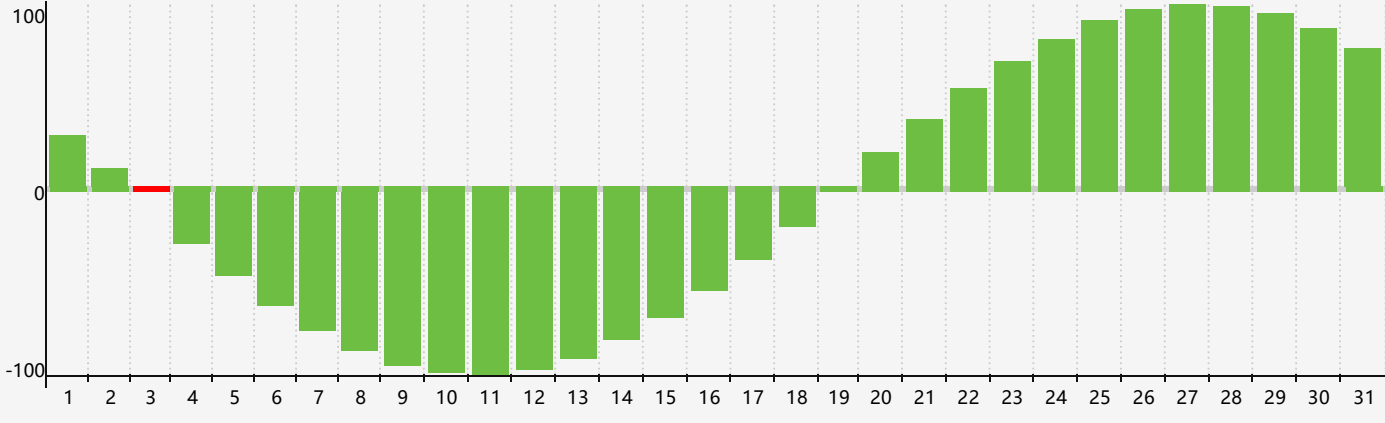

May 2024 Intellectual Biorhythm Charts

May 2024 Emotional Biorhythm Charts

May 2024 Physical Biorhythm Charts

May 2024

SUN	MON	TUE	WED	THU	FRI	SAT
28	29	30	1	2	3 Intellectual	4
5	6	7	8	9 Emotional	10	11
12	13	14	15	16 Physical	17	18
19	20	21	22	23	24	25
26	27	28	29	30	31	1