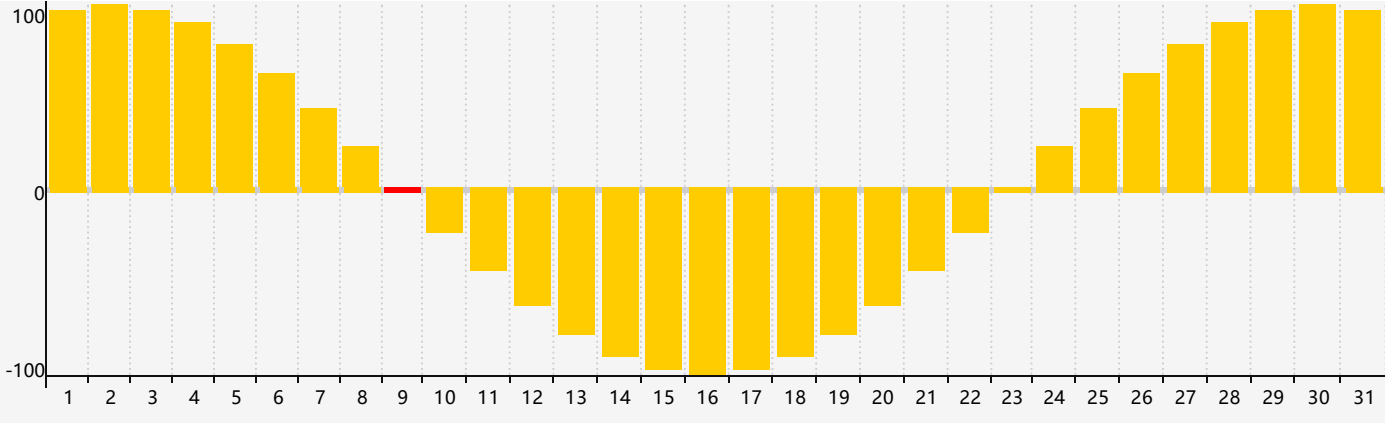

May 2024 Intellectual Biorhythm Charts

May 2024 Emotional Biorhythm Charts

May 2024 Physical Biorhythm Charts

May 2024

SUN	MON	TUE	WED	THU	FRI	SAT
28	29	30	1	2	3 Intellectual	4
5	6	7	8	9 Emotional	10	11
12	13	14	15	16 Physical	17	18
19	20	21	22	23	24	25
26	27	28	29	30	31	1