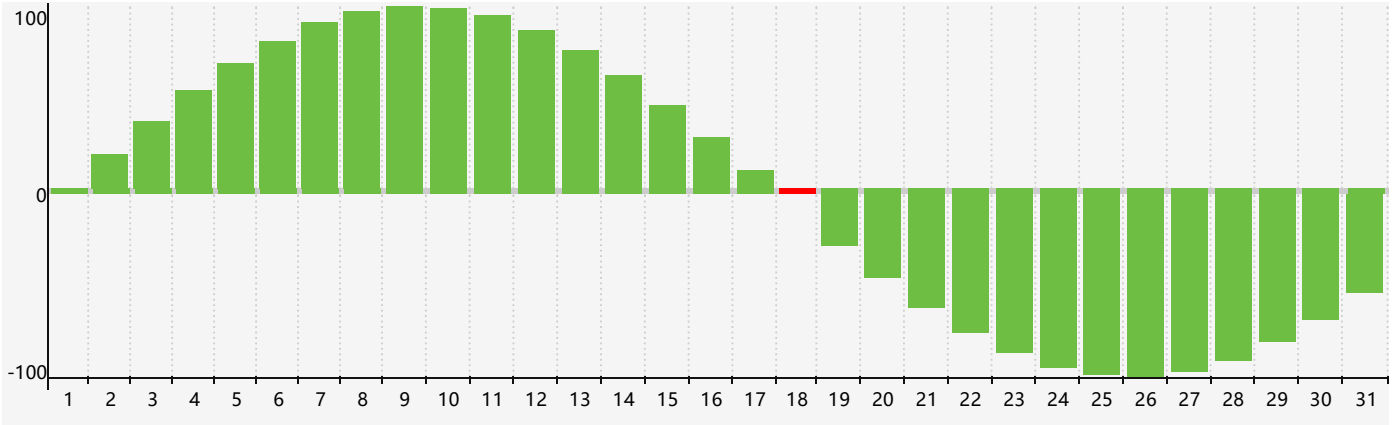

May 2024 Intellectual Biorhythm Charts

May 2024 Emotional Biorhythm Charts

May 2024 Physical Biorhythm Charts

May 2024

SUN	MON	TUE	WED	THU	FRI	SAT
28 	29 	30 	1 	2 	3 	4 
5 	6 Physical 	7 Emotional 	8 	9 	10 	11 
12 	13 	14 	15 	16 	17 	18 Intellectual 
19 	20 	21 	22 	23 	24 	25 
26 	27 	28 	29 Physical 	30 	31 	1 