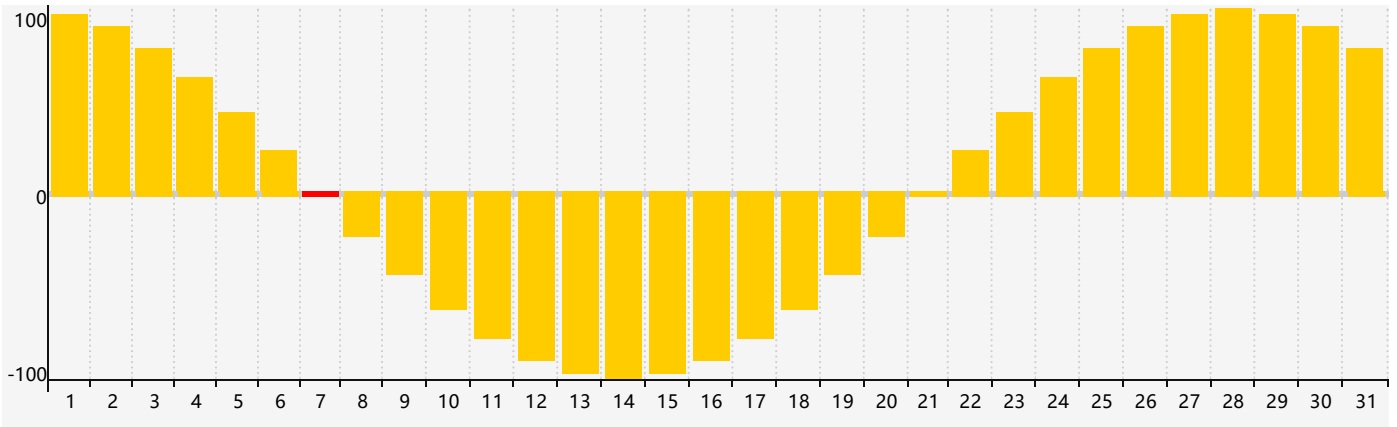

May 2024 Intellectual Biorhythm Charts

May 2024 Emotional Biorhythm Charts

May 2024 Physical Biorhythm Charts

May 2024

SUN	MON	TUE	WED	THU	FRI	SAT
28 	29 	30 	1 	2 	3 	4 
5 	6 Physical 	7 Emotional 	8 	9 	10 	11 
12 	13 	14 	15 	16 	17 	18 Intellectual 
19 	20 	21 	22 	23 	24 	25 
26 	27 	28 	29 Physical 	30 	31 	1 