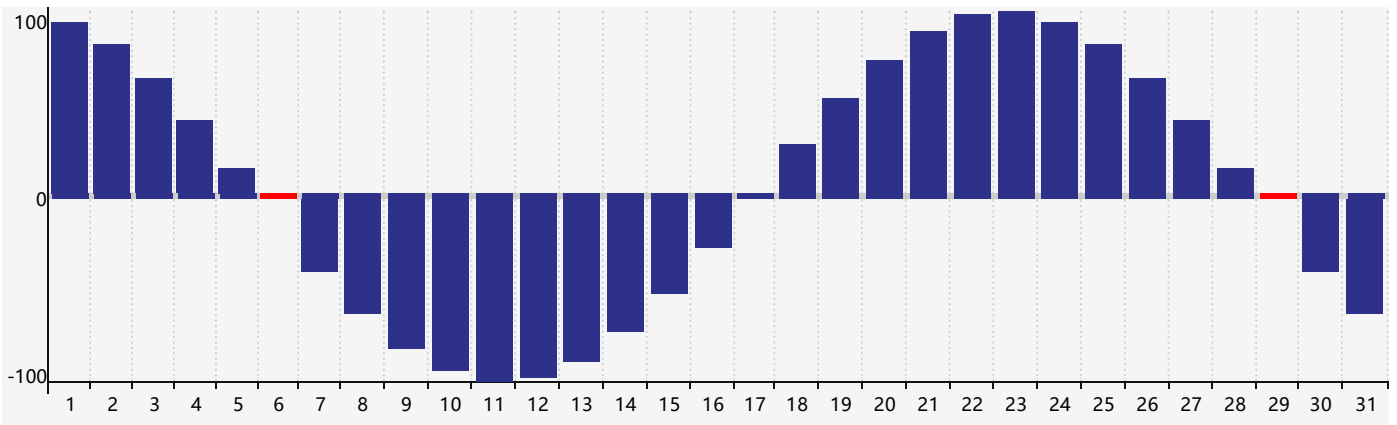

May 2024 Intellectual Biorhythm Charts

May 2024 Emotional Biorhythm Charts

May 2024 Physical Biorhythm Charts

May 2024

SUN	MON	TUE	WED	THU	FRI	SAT
28 	29 	30 	1 	2 	3 	4 
5 	6 Physical 	7 Emotional 	8 	9 	10 	11 
12 	13 	14 	15 	16 	17 	18 Intellectual 
19 	20 	21 	22 	23 	24 	25 
26 	27 	28 	29 Physical 	30 	31 	1 