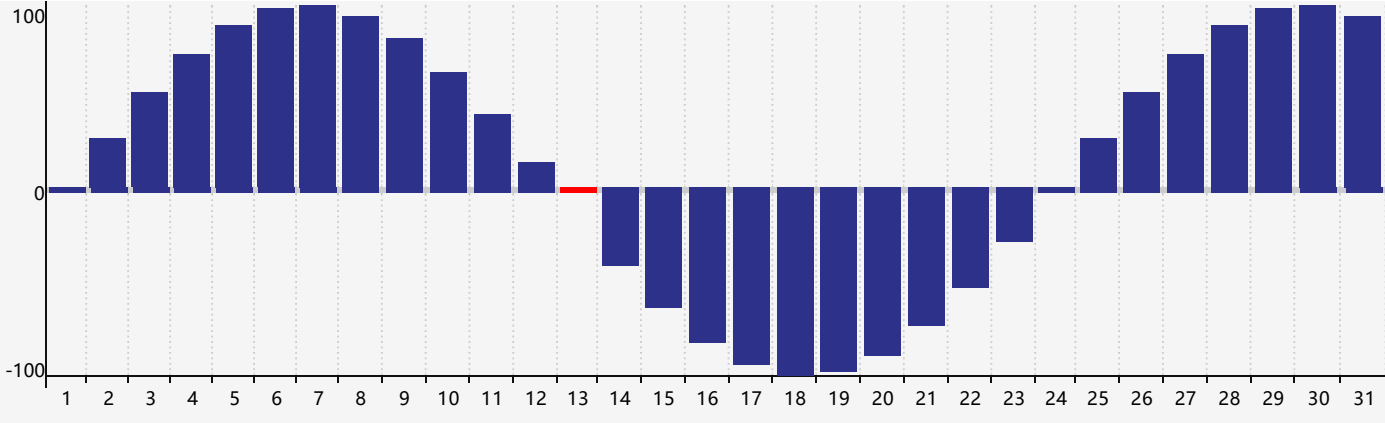

May 2024 Intellectual Biorhythm Charts

May 2024 Emotional Biorhythm Charts

May 2024 Physical Biorhythm Charts

May 2024

SUN	MON	TUE	WED	THU	FRI	SAT
28	29	30	1	2	3	4
5	6	7	8	9	10	11 Emotional
12	13 Physical	14	15	16	17	18
19	20	21	22	23 Intellectual	24	25
26	27	28	29	30	31	1