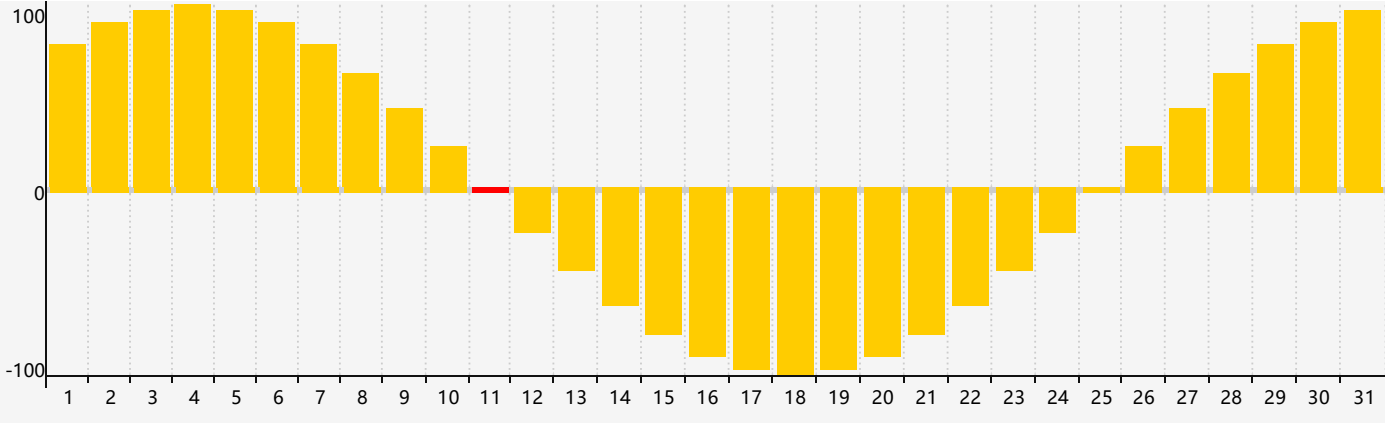

May 2024 Intellectual Biorhythm Charts

May 2024 Emotional Biorhythm Charts

May 2024 Physical Biorhythm Charts

May 2024

SUN	MON	TUE	WED	THU	FRI	SAT
28	29	30	1	2	3	4
5	6	7	8	9	10	11 Emotional
12	13 Physical	14	15	16	17	18
19	20	21	22	23 Intellectual	24	25
26	27	28	29	30	31	1