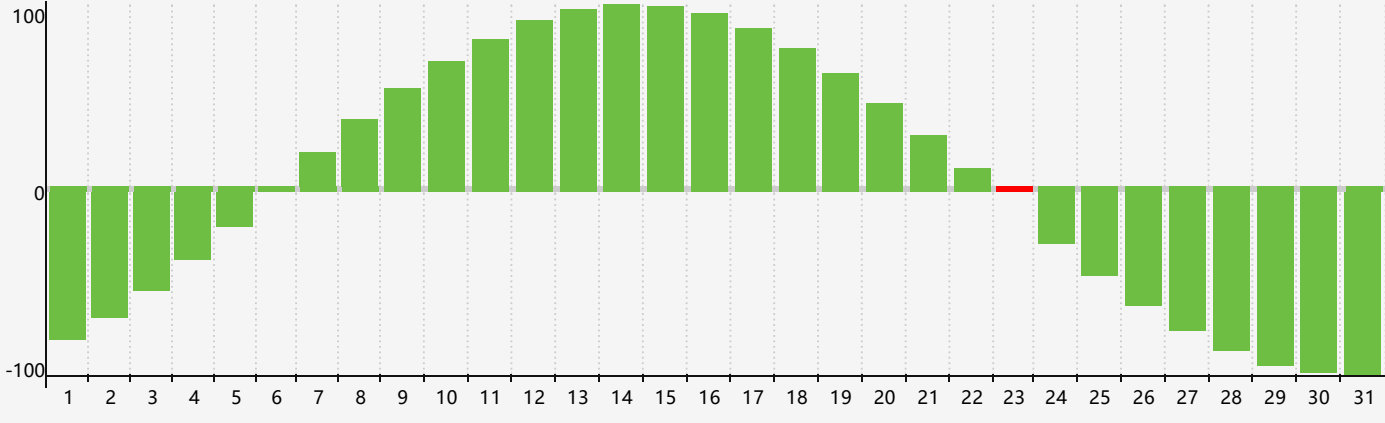

May 2024 Intellectual Biorhythm Charts

May 2024 Emotional Biorhythm Charts

May 2024 Physical Biorhythm Charts

May 2024

SUN	MON	TUE	WED	THU	FRI	SAT
28	29	30	1	2	3	4
5	6	7	8	9	10	11 Emotional
12	13 Physical	14	15	16	17	18
19	20	21	22	23 Intellectual	24	25
26	27	28	29	30	31	1