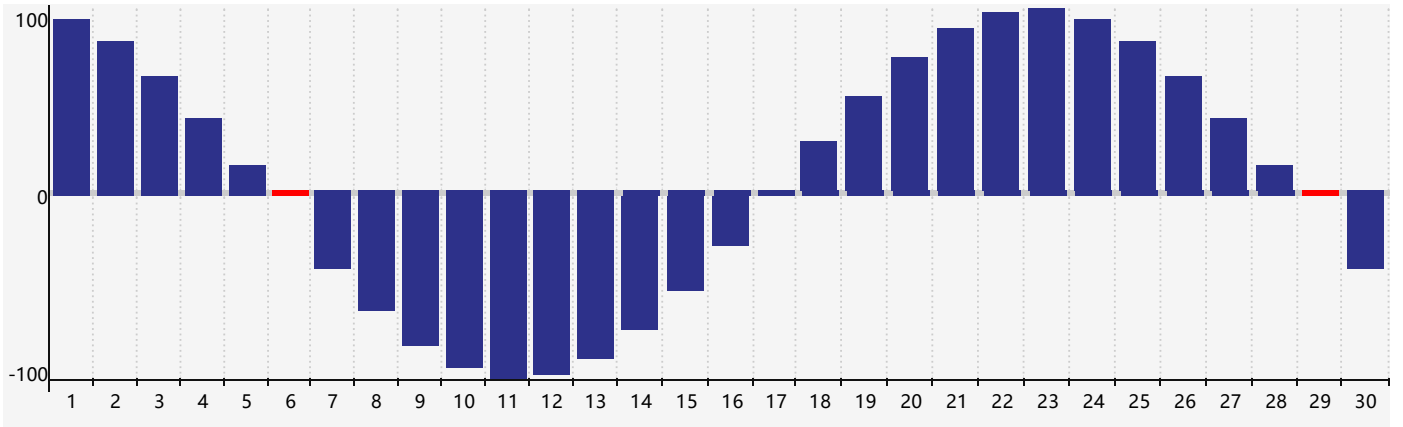

April 2024 Physical Biorhythm Charts

April 2024

SUN	MON	TUE	WED	THU	FRI	SAT
31	1	2	3	4	5	6 Physical
7	8	9	10	11	12	13
14	15	16	17	18	19	20
21	22	23	24	25	26	27
28	29 Physical	30	1	2	3	4