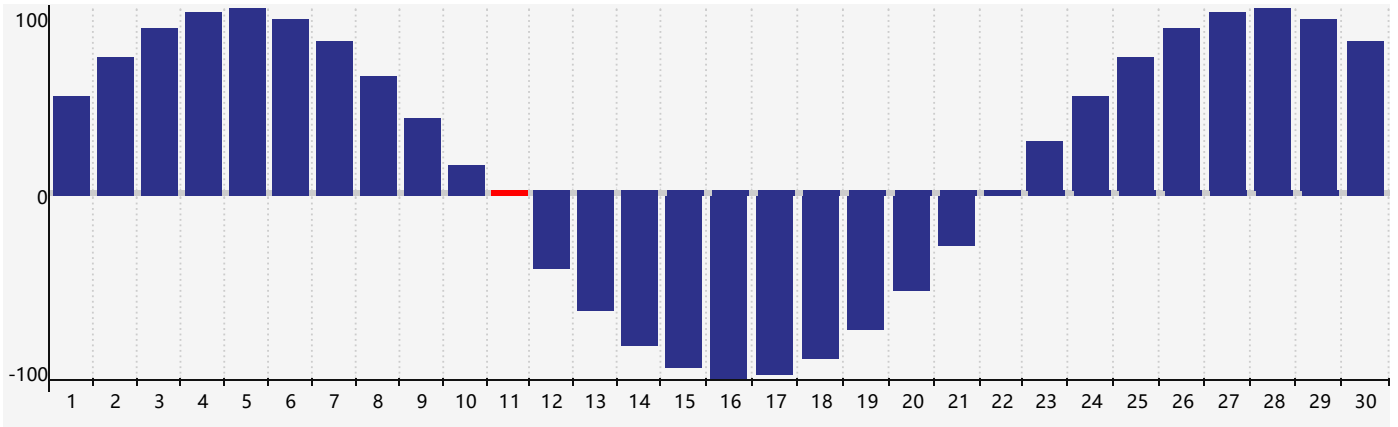

April 2024 Physical Biorhythm Charts

April 2024

SUN	MON	TUE	WED	THU	FRI	SAT
31	1	2	3	4	5	6
7	8	9	10	11 Physical	12	13
14	15	16	17	18	19	20
21	22	23	24	25	26	27
28	29	30	1	2	3	4 Physical