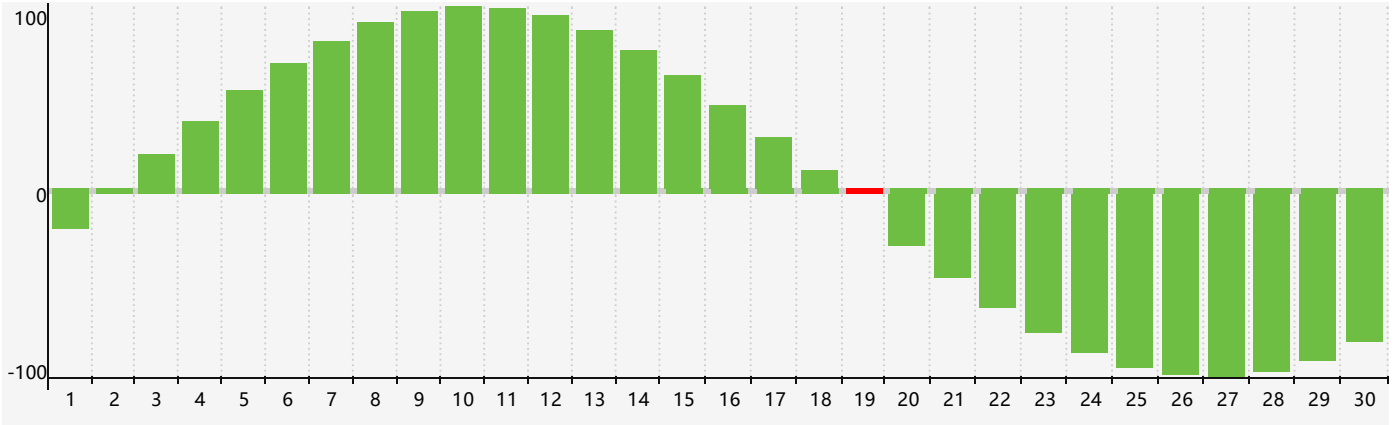

April 2024 Intellectual Biorhythm Charts

April 2024 Emotional Biorhythm Charts

April 2024 Physical Biorhythm Charts

April 2024

SUN	MON	TUE	WED	THU	FRI	SAT
31 	1 	2 	3 	4 	5 	6 
7 	8 	9 	10 	11 	12 	13 
14 	15 	16 	17 Physical 	18 	19 Intellectual 	20 
21 	22 	23 	24 	25 	26 Emotional 	27 
28 	29 	30 	1 	2 	3 	4 