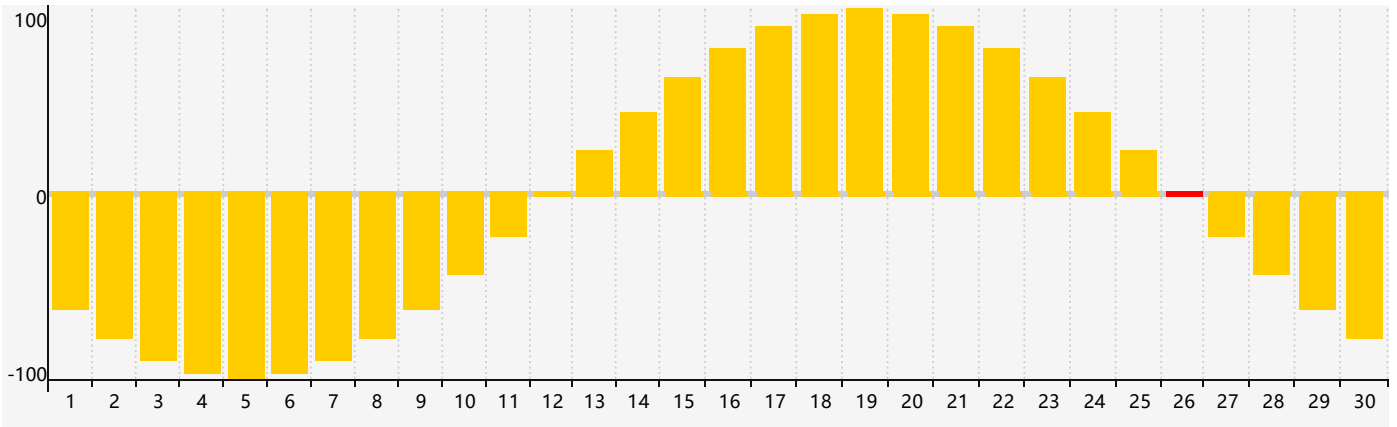

April 2024 Intellectual Biorhythm Charts

April 2024 Emotional Biorhythm Charts

April 2024 Physical Biorhythm Charts

April 2024

SUN	MON	TUE	WED	THU	FRI	SAT
31 	1 	2 	3 	4 	5 	6 
7 	8 	9 	10 	11 	12 	13 
14 	15 	16 	17 Physical 	18 	19 Intellectual 	20 
21 	22 	23 	24 	25 	26 Emotional 	27 
28 	29 	30 	1 	2 	3 	4 