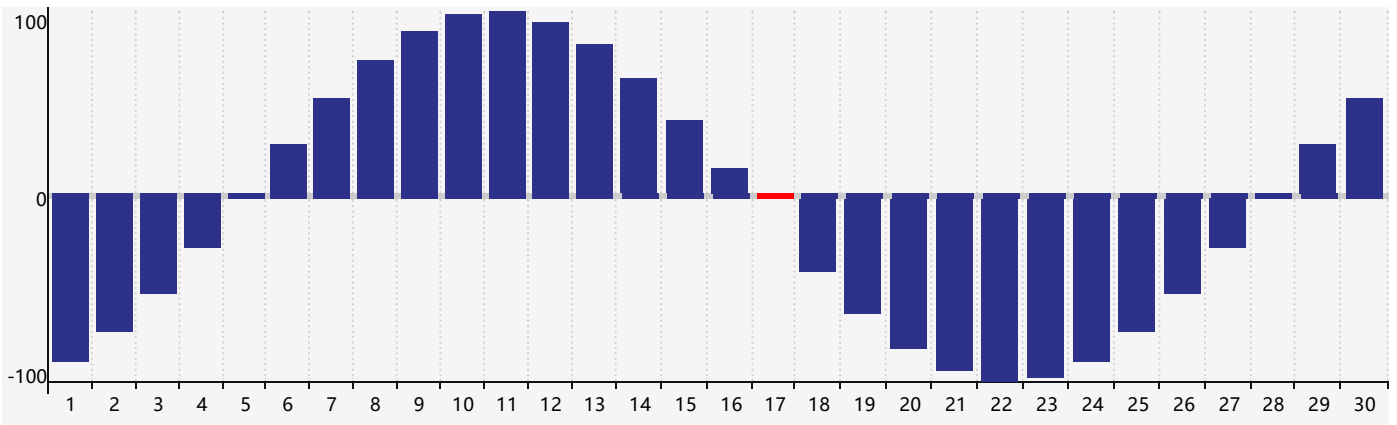

April 2024 Intellectual Biorhythm Charts

April 2024 Emotional Biorhythm Charts

April 2024 Physical Biorhythm Charts

April 2024

SUN	MON	TUE	WED	THU	FRI	SAT
31 	1 	2 	3 	4 	5 	6 
7 	8 	9 	10 	11 	12 	13 
14 	15 	16 	17 Physical 	18 	19 Intellectual 	20 
21 	22 	23 	24 	25 	26 Emotional 	27 
28 	29 	30 	1 	2 	3 	4 