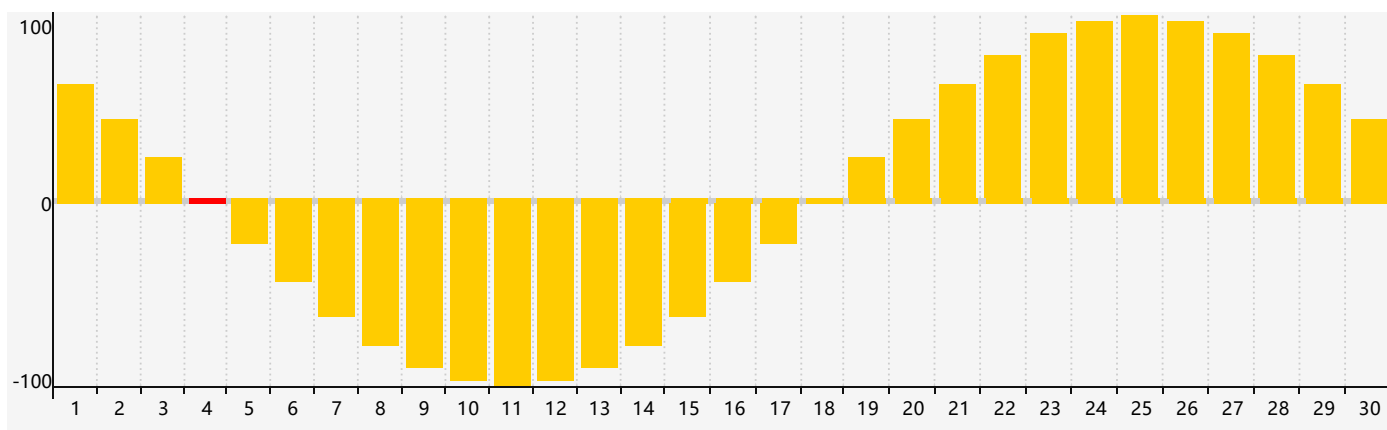

April 2024 Intellectual Biorhythm Charts

April 2024 Emotional Biorhythm Charts

April 2024 Physical Biorhythm Charts

April 2024

SUN	MON	TUE	WED	THU	FRI	SAT
31	1	2	3	4 Emotional	5	6
7	8	9	10	11	12	13 Intellectual
14	15	16	17	18	19	20
21	22 Physical	23	24	25	26	27
28	29	30	1	2 Emotional	3	4