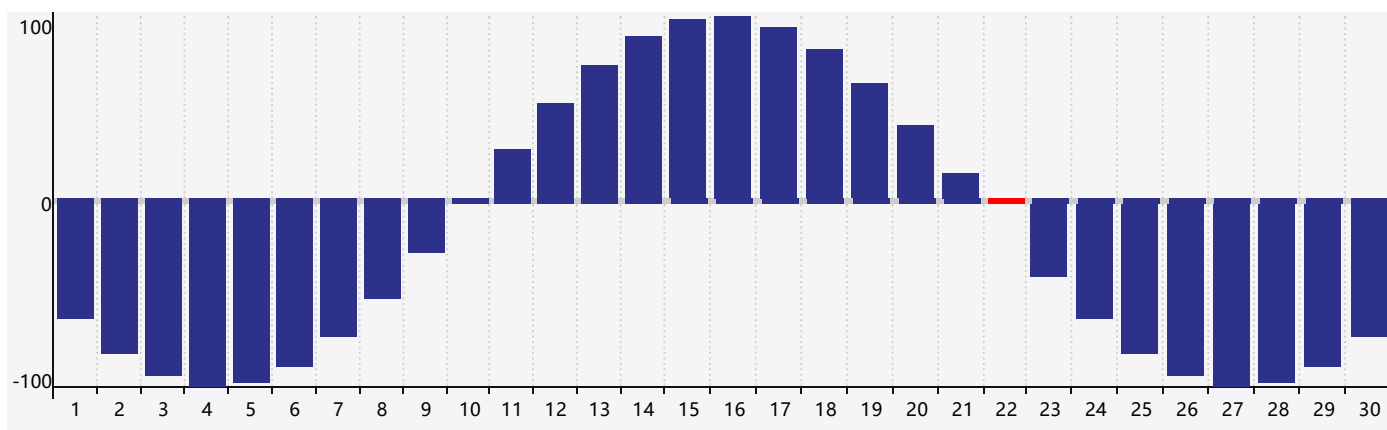

April 2024 Intellectual Biorhythm Charts

April 2024 Emotional Biorhythm Charts

April 2024 Physical Biorhythm Charts

April 2024

SUN	MON	TUE	WED	THU	FRI	SAT
31	1	2	3	4 Emotional	5	6
7	8	9	10	11	12	13 Intellectual
14	15	16	17	18	19	20
21	22 Physical	23	24	25	26	27
28	29	30	1	2 Emotional	3	4