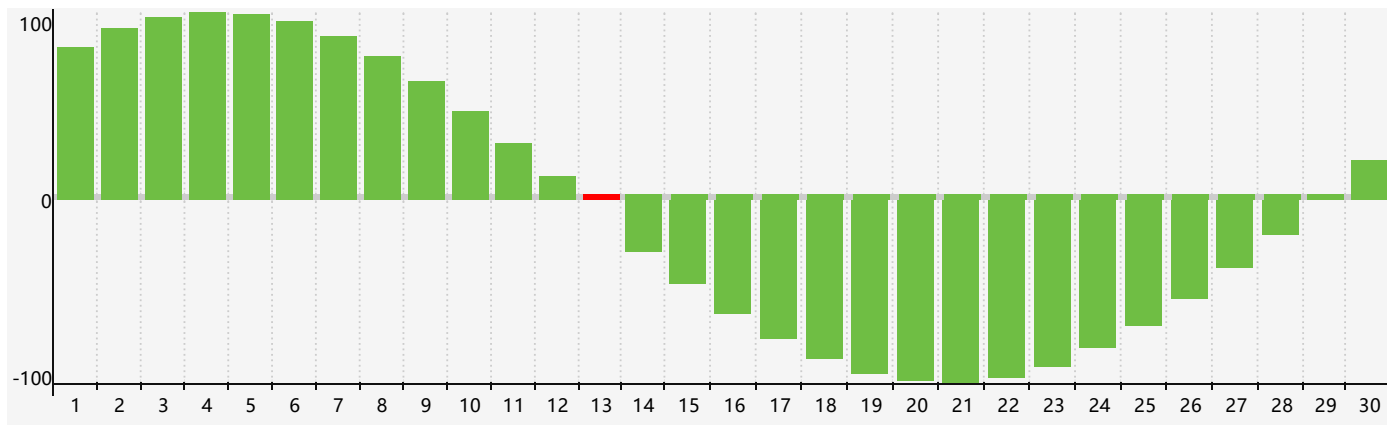

April 2024 Intellectual Biorhythm Charts

April 2024 Emotional Biorhythm Charts

April 2024 Physical Biorhythm Charts

April 2024

SUN	MON	TUE	WED	THU	FRI	SAT
31	1	2	3	4 Emotional	5	6
7	8	9	10	11	12	13 Intellectual
14	15	16	17	18	19	20
21	22 Physical	23	24	25	26	27
28	29	30	1	2 Emotional	3	4