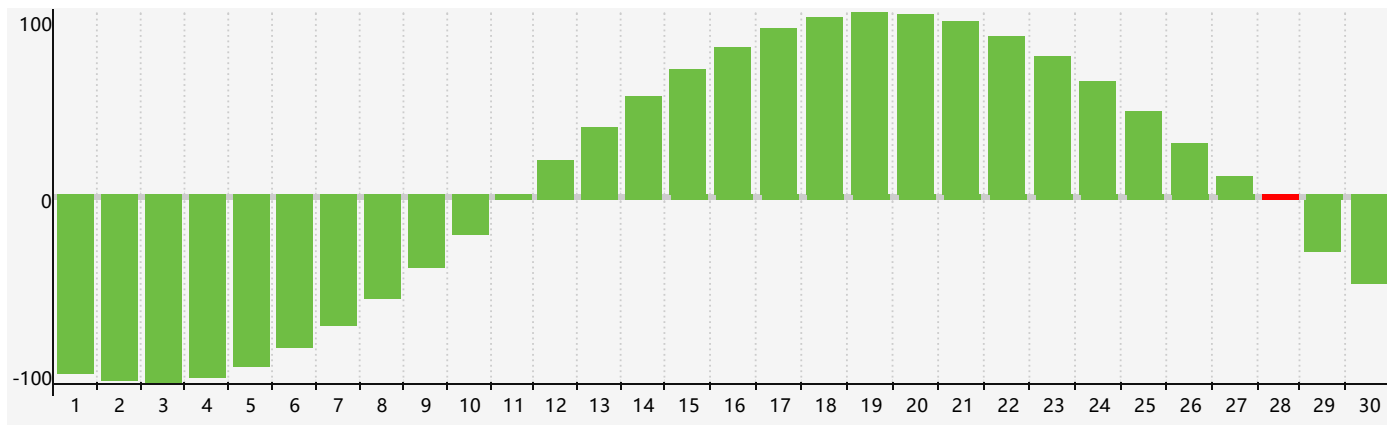

April 2024 Intellectual Biorhythm Charts

April 2024 Emotional Biorhythm Charts

April 2024 Physical Biorhythm Charts

April 2024

SUN	MON	TUE	WED	THU	FRI	SAT
31	1	2	3	4	5	6
7 Physical	8	9	10	11	12	13
14	15	16	17	18	19	20
21	22	23	24	25	26 Emotional	27
28 Intellectual	29	30 Physical	1	2	3	4