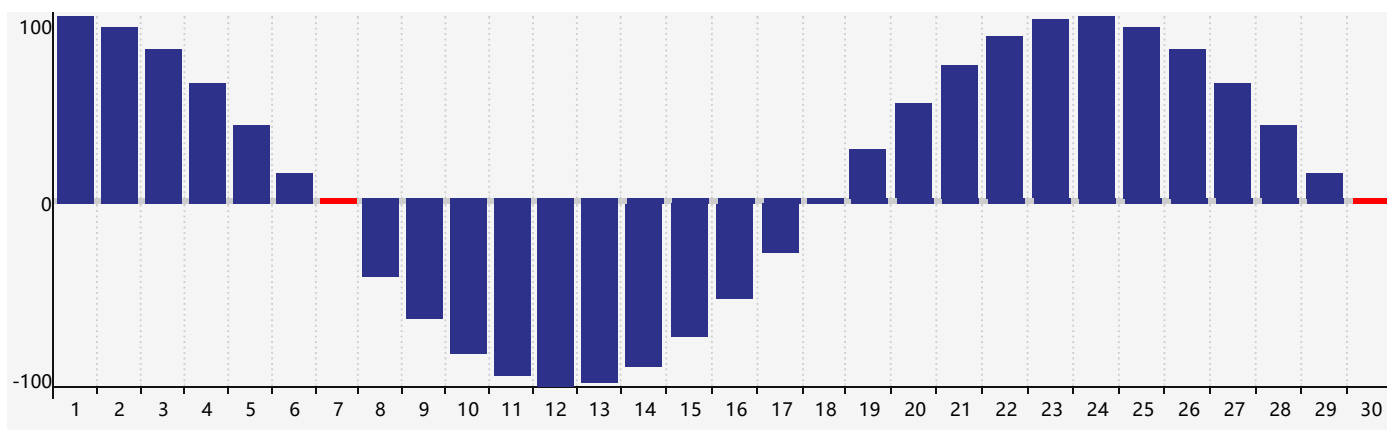

April 2024 Intellectual Biorhythm Charts

April 2024 Emotional Biorhythm Charts

April 2024 Physical Biorhythm Charts

April 2024

SUN	MON	TUE	WED	THU	FRI	SAT
31	1	2	3	4	5	6
7 Physical	8	9	10	11	12	13
14	15	16	17	18	19	20
21	22	23	24	25	26 Emotional	27
28 Intellectual	29	30 Physical	1	2	3	4