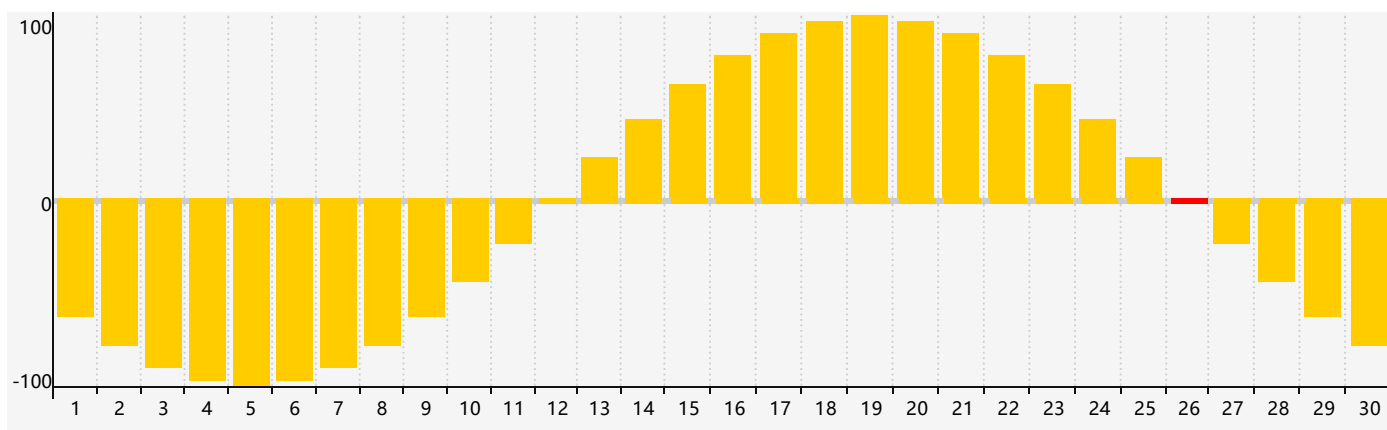

April 2024 Intellectual Biorhythm Charts

April 2024 Emotional Biorhythm Charts

April 2024 Physical Biorhythm Charts

April 2024

SUN	MON	TUE	WED	THU	FRI	SAT
31	1	2	3	4	5	6
7 Physical	8	9	10	11	12	13
14	15	16	17	18	19	20
21	22	23	24	25	26 Emotional	27
28 Intellectual	29	30 Physical	1	2	3	4