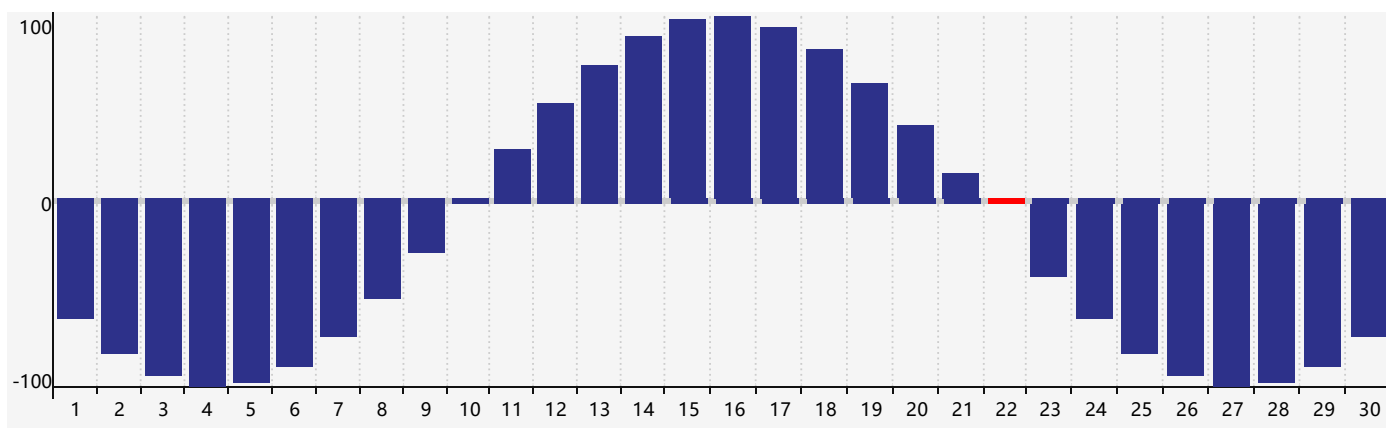

April 2024 Intellectual Biorhythm Charts

April 2024 Emotional Biorhythm Charts

April 2024 Physical Biorhythm Charts

April 2024

| SUN | MON | TUE | WED | THU | FRI | SAT |
|---|---|---|--|--|---|---|
| 31  | 1  | 2  | 3  | 4  | 5  | 6  |
| 7  | 8  | 9  | 10 Emotional  | 11  | 12  | 13  |
| 14  | 15  | 16  | 17  | 18  | 19  | 20  |
| 21  | 22 Physical  | 23  | 24  | 25  | 26  | 27 Intellectual  |
| 28  | 29  | 30  | 1  | 2  | 3  | 4  |