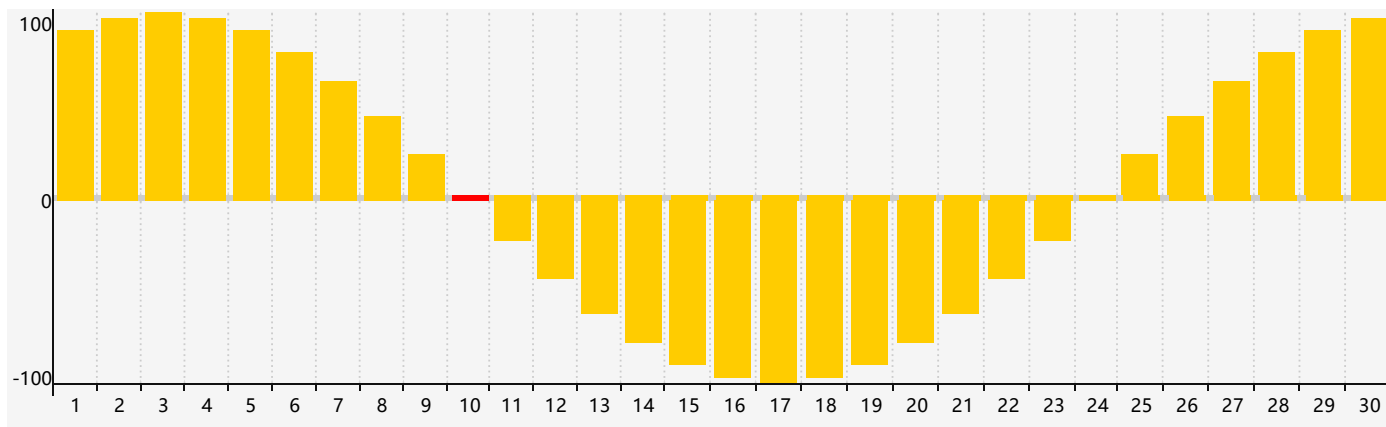

April 2024 Intellectual Biorhythm Charts

April 2024 Emotional Biorhythm Charts

April 2024 Physical Biorhythm Charts

April 2024

| SUN | MON | TUE | WED | THU | FRI | SAT |
|---|---|---|--|--|---|---|
| 31  | 1  | 2  | 3  | 4  | 5  | 6  |
| 7  | 8  | 9  | 10 Emotional  | 11  | 12  | 13  |
| 14  | 15  | 16  | 17  | 18  | 19  | 20  |
| 21  | 22 Physical  | 23  | 24  | 25  | 26  | 27 Intellectual  |
| 28  | 29  | 30  | 1  | 2  | 3  | 4  |