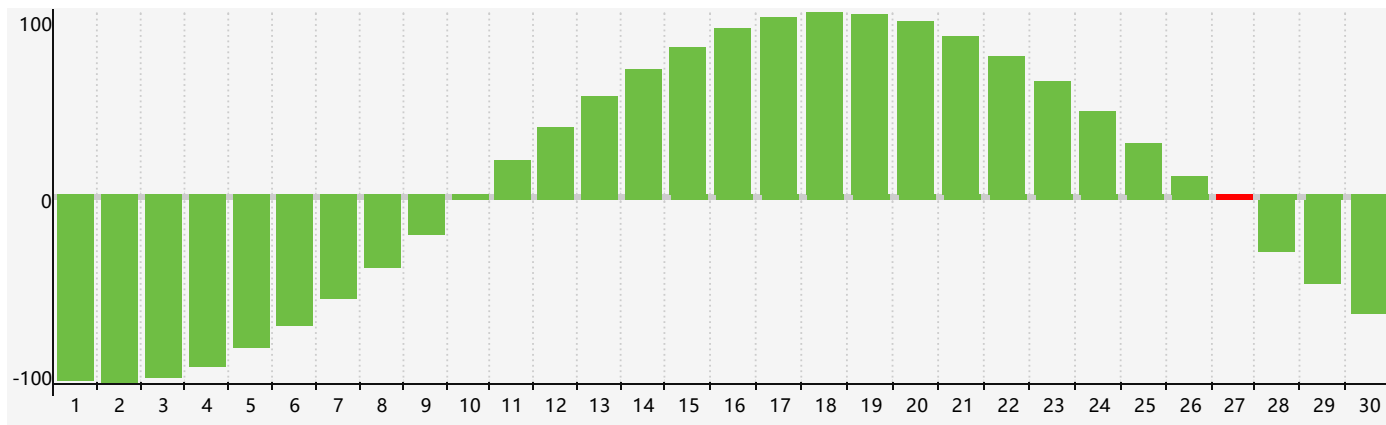

April 2024 Intellectual Biorhythm Charts

April 2024 Emotional Biorhythm Charts

April 2024 Physical Biorhythm Charts

April 2024

| SUN | MON | TUE | WED | THU | FRI | SAT |
|---|---|---|--|--|---|---|
| 31  | 1  | 2  | 3  | 4  | 5  | 6  |
| 7  | 8  | 9  | 10 Emotional  | 11  | 12  | 13  |
| 14  | 15  | 16  | 17  | 18  | 19  | 20  |
| 21  | 22 Physical  | 23  | 24  | 25  | 26  | 27 Intellectual  |
| 28  | 29  | 30  | 1  | 2  | 3  | 4  |