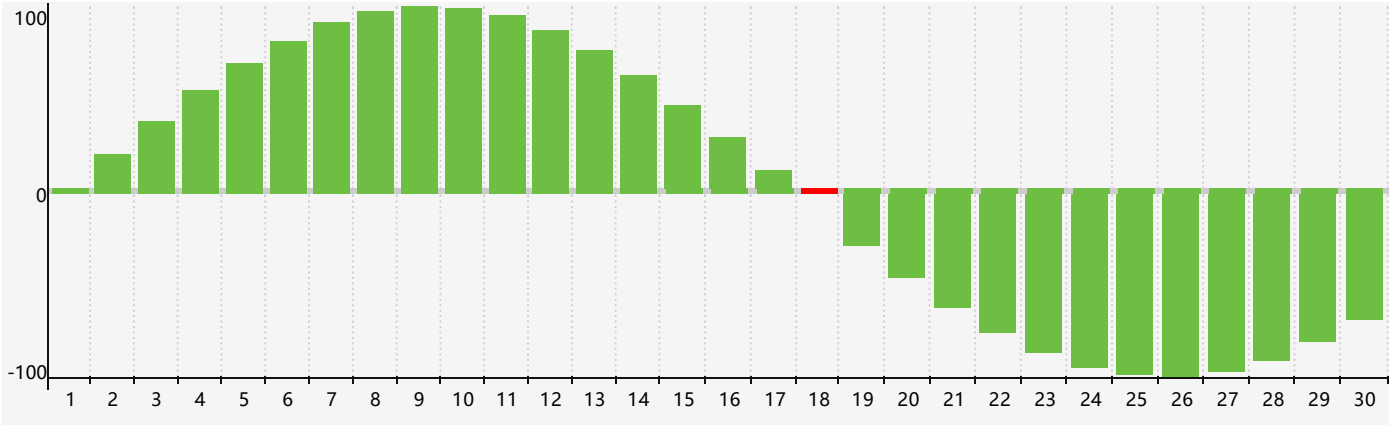

April 2024 Intellectual Biorhythm Charts

April 2024 Emotional Biorhythm Charts

April 2024 Physical Biorhythm Charts

April 2024

SUN	MON	TUE	WED	THU	FRI	SAT
31 	1 	2 	3 	4 	5 	6 
7 	8 Physical 	9 	10 	11 	12 	13 
14 	15 	16 	17 	18 Intellectual 	19 	20 
21 	22 	23 	24 	25 Emotional 	26 	27 
28 	29 	30 	1 Physical 	2 	3 	4 