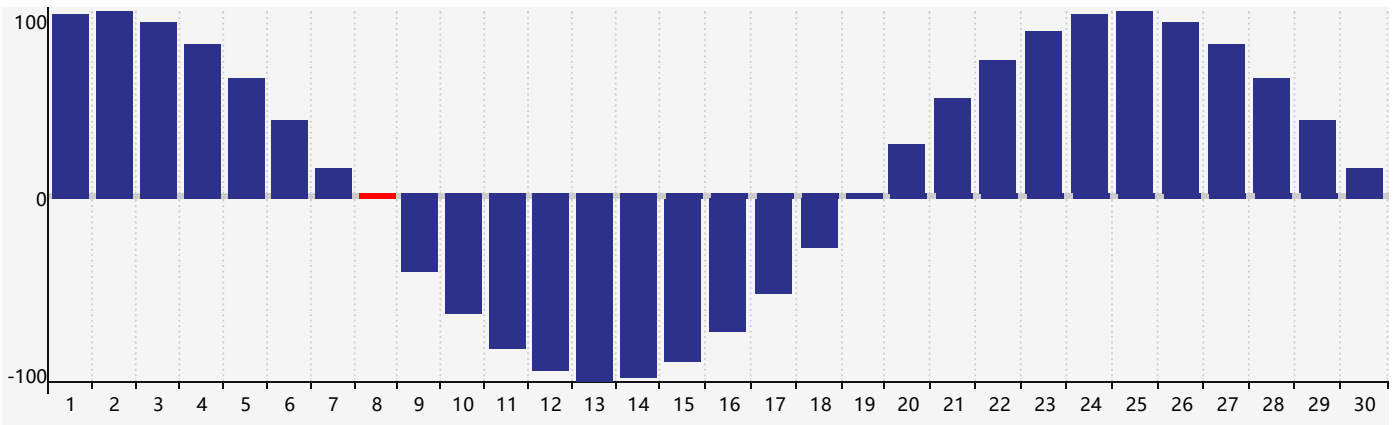

April 2024 Intellectual Biorhythm Charts

April 2024 Emotional Biorhythm Charts

April 2024 Physical Biorhythm Charts

April 2024

SUN	MON	TUE	WED	THU	FRI	SAT
31 	1 	2 	3 	4 	5 	6 
7 	8 Physical 	9 	10 	11 	12 	13 
14 	15 	16 	17 	18 Intellectual 	19 	20 
21 	22 	23 	24 	25 Emotional 	26 	27 
28 	29 	30 	1 Physical 	2 	3 	4 