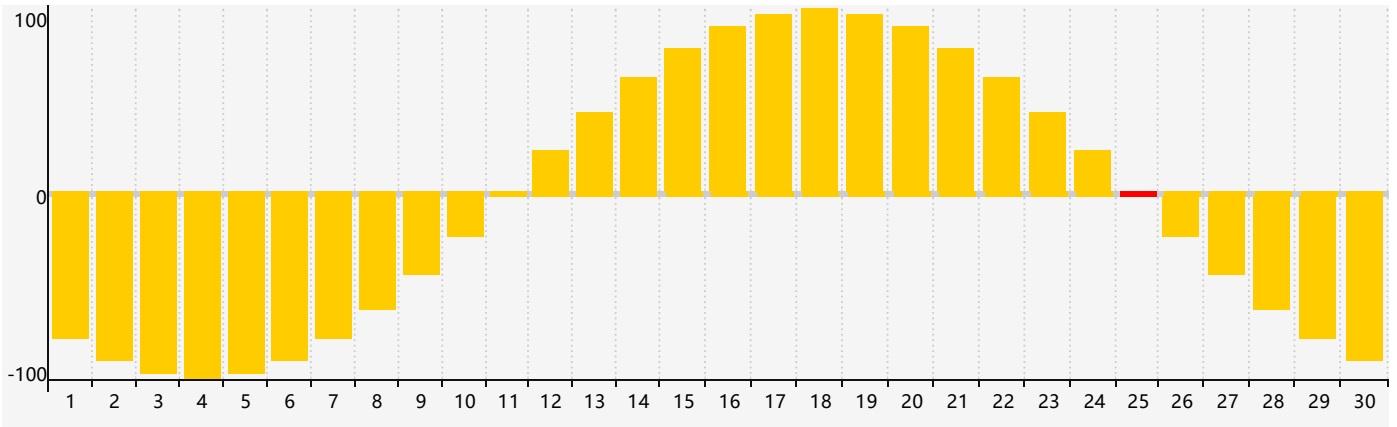

April 2024 Intellectual Biorhythm Charts

April 2024 Emotional Biorhythm Charts

April 2024 Physical Biorhythm Charts

April 2024

SUN	MON	TUE	WED	THU	FRI	SAT
31 	1 	2 	3 	4 	5 	6 
7 	8 Physical 	9 	10 	11 	12 	13 
14 	15 	16 	17 	18 Intellectual 	19 	20 
21 	22 	23 	24 	25 Emotional 	26 	27 
28 	29 	30 	1 Physical 	2 	3 	4 