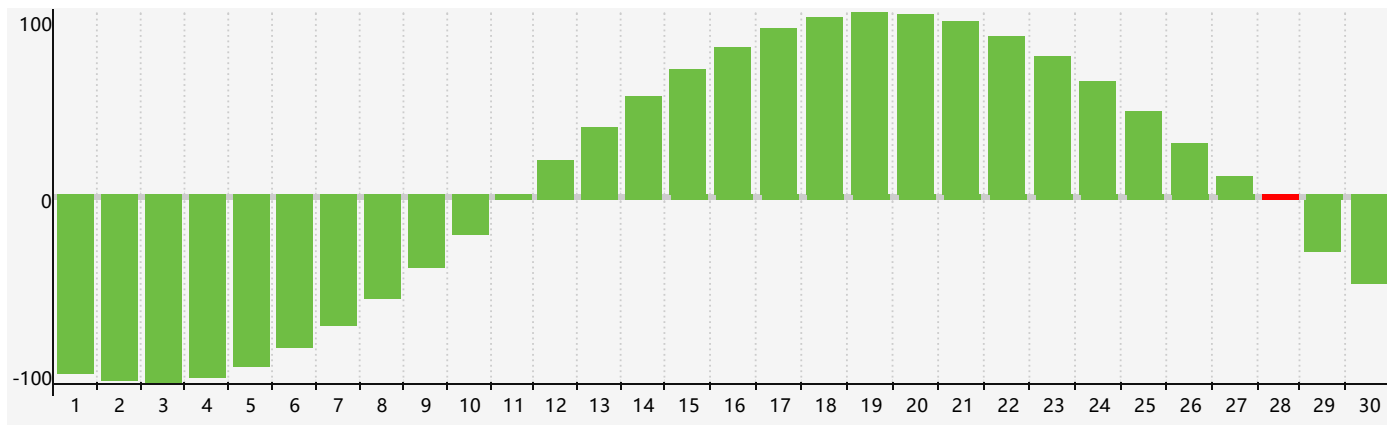

April 2024 Intellectual Biorhythm Charts

April 2024 Emotional Biorhythm Charts

April 2024 Physical Biorhythm Charts

April 2024

SUN	MON	TUE	WED	THU	FRI	SAT
31	1	2	3	4	5	6
7	8	9	10	11	12	13
14 Emotional	15 Physical	16	17	18	19	20
21	22	23	24	25	26	27
28 Intellectual	29	30	1	2	3	4