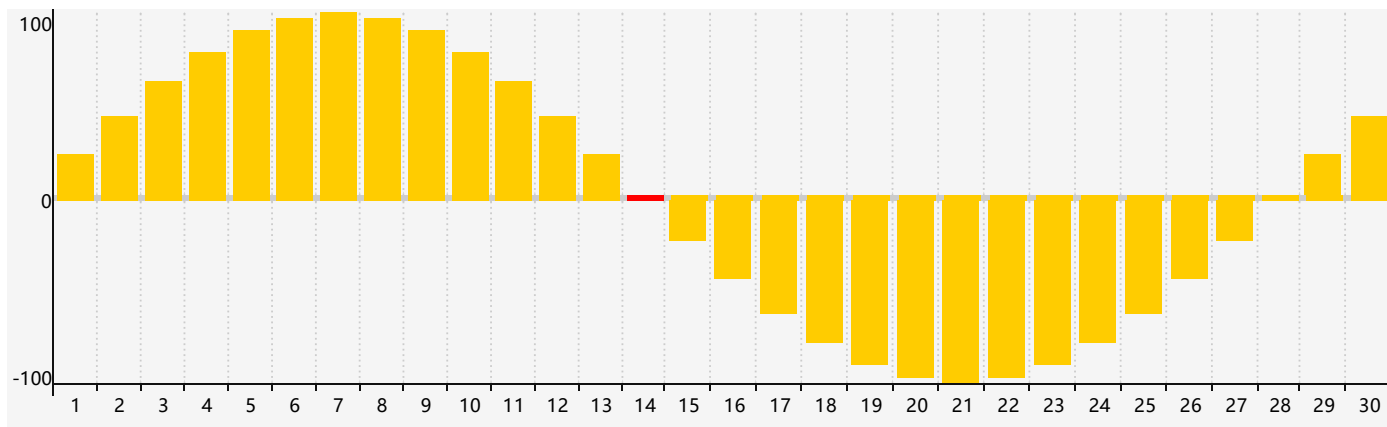

April 2024 Intellectual Biorhythm Charts

April 2024 Emotional Biorhythm Charts

April 2024 Physical Biorhythm Charts

April 2024

SUN	MON	TUE	WED	THU	FRI	SAT
31	1	2	3	4	5	6
7	8	9	10	11	12	13
14 Emotional	15 Physical	16	17	18	19	20
21	22	23	24	25	26	27
28 Intellectual	29	30	1	2	3	4