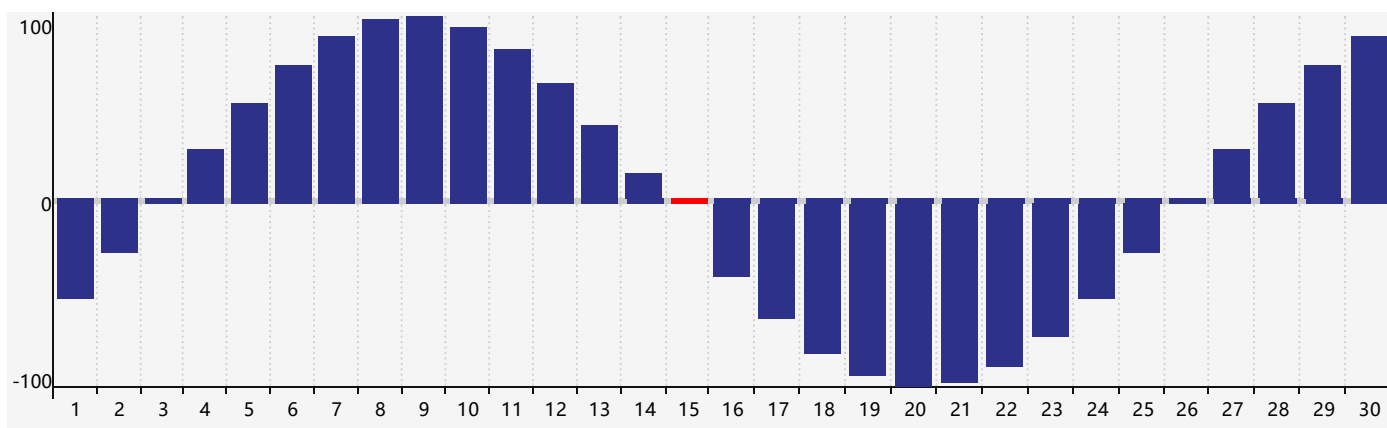

April 2024 Intellectual Biorhythm Charts

April 2024 Emotional Biorhythm Charts

April 2024 Physical Biorhythm Charts

April 2024

SUN	MON	TUE	WED	THU	FRI	SAT
31	1	2	3	4	5	6
7	8	9	10	11	12	13
14 Emotional	15 Physical	16	17	18	19	20
21	22	23	24	25	26	27
28 Intellectual	29	30	1	2	3	4