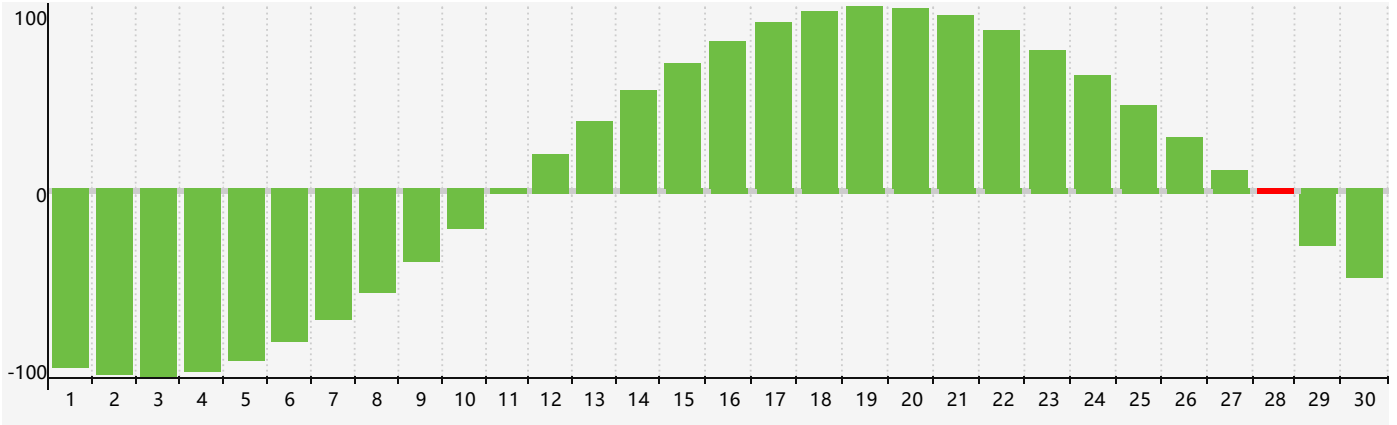

April 2024 Intellectual Biorhythm Charts

April 2024 Emotional Biorhythm Charts

April 2024 Physical Biorhythm Charts

April 2024

SUN	MON	TUE	WED	THU	FRI	SAT
31	1	2	3	4	5	6
7	8 Physical	9	10	11	12	13
14	15	16	17	18	19	20
21	22	23	24	25	26	27 Emotional
28 Intellectual	29	30	1 Physical	2	3	4