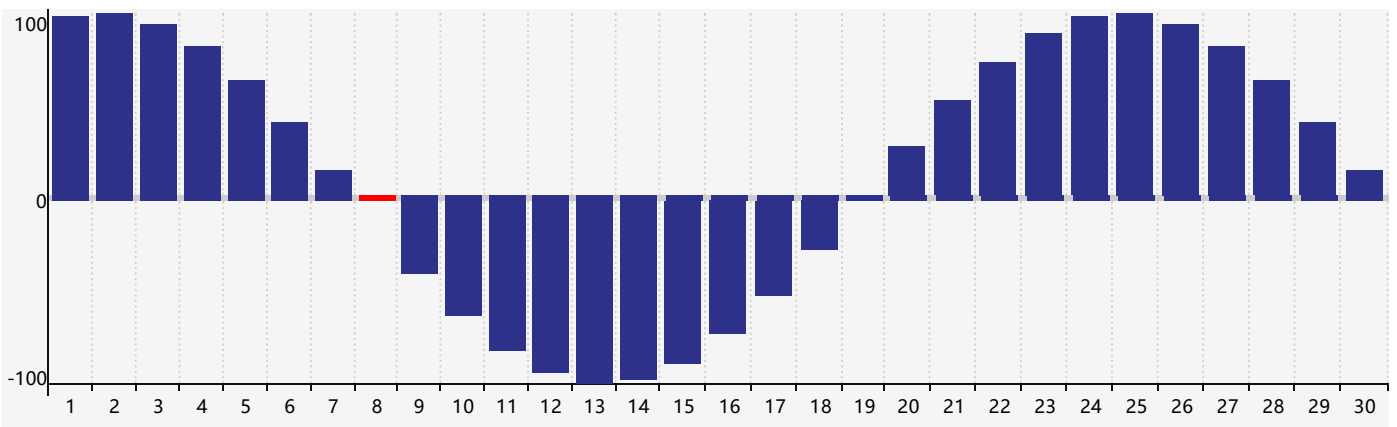

April 2024 Intellectual Biorhythm Charts

April 2024 Emotional Biorhythm Charts

April 2024 Physical Biorhythm Charts

April 2024

SUN	MON	TUE	WED	THU	FRI	SAT
31	1	2	3	4	5	6
7	8 Physical	9	10	11	12	13
14	15	16	17	18	19	20
21	22	23	24	25	26	27 Emotional
28 Intellectual	29	30	1 Physical	2	3	4