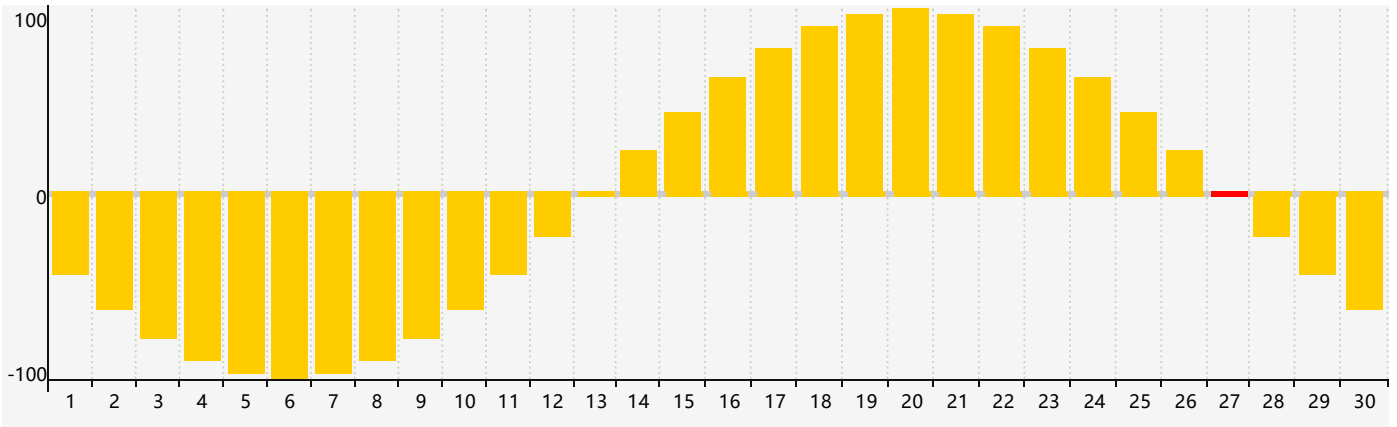

April 2024 Intellectual Biorhythm Charts

April 2024 Emotional Biorhythm Charts

April 2024 Physical Biorhythm Charts

April 2024

SUN	MON	TUE	WED	THU	FRI	SAT
31	1	2	3	4	5	6
7	8 Physical	9	10	11	12	13
14	15	16	17	18	19	20
21	22	23	24	25	26	27 Emotional
28 Intellectual	29	30	1 Physical	2	3	4