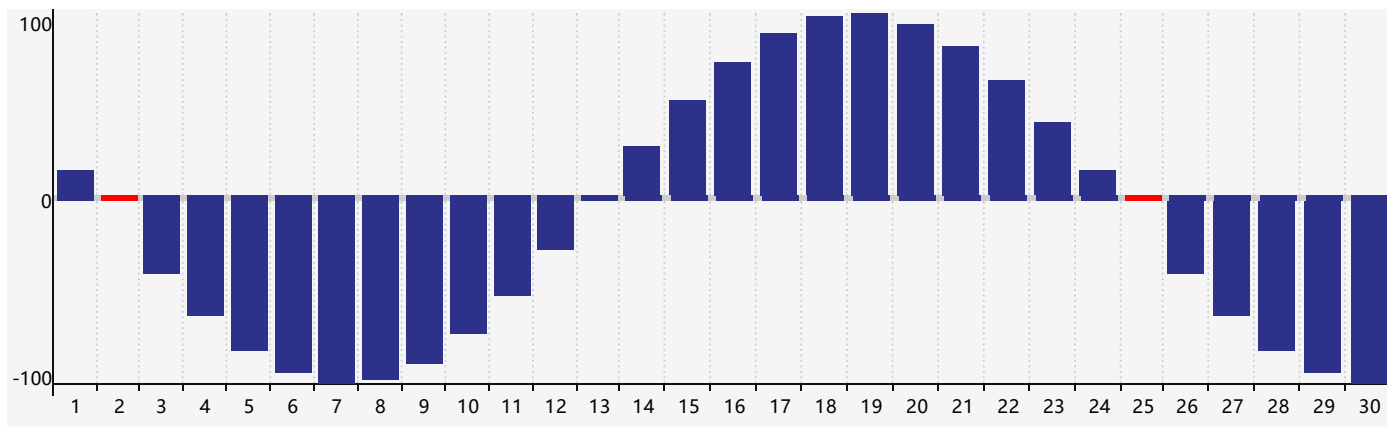

April 2024 Intellectual Biorhythm Charts

April 2024 Emotional Biorhythm Charts

April 2024 Physical Biorhythm Charts

April 2024

SUN	MON	TUE	WED	THU	FRI	SAT
31	1	2 Physical	3	4	5	6
7	8	9	10	11	12	13 Intellectual
14	15	16	17	18	19	20
21	22	23	24	25 Physical	26 Emotional	27
28	29	30	1	2	3	4