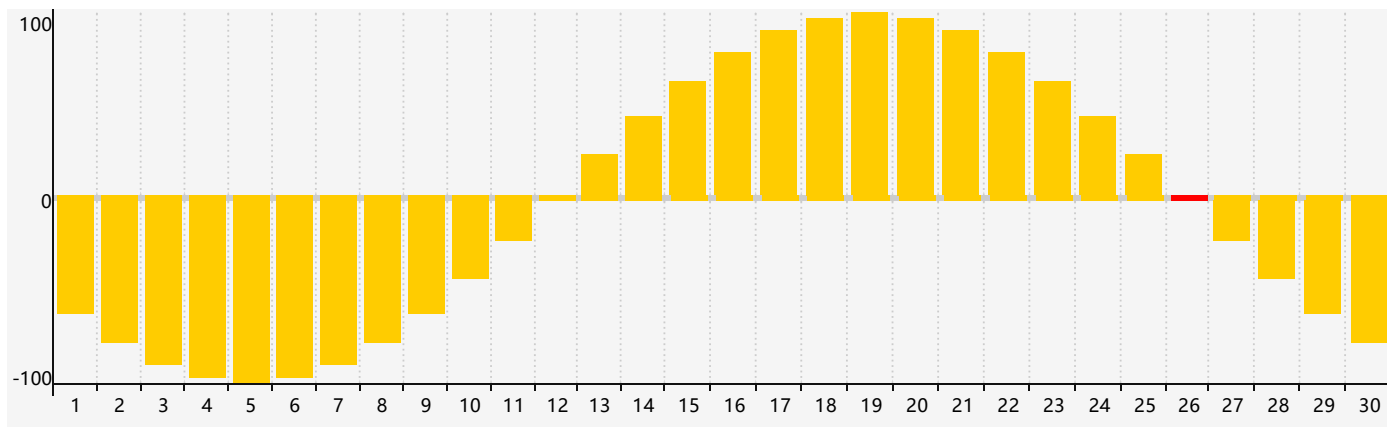

April 2024 Intellectual Biorhythm Charts

April 2024 Emotional Biorhythm Charts

April 2024 Physical Biorhythm Charts

April 2024

SUN	MON	TUE	WED	THU	FRI	SAT
31	1	2 Physical	3	4	5	6
7	8	9	10	11	12	13 Intellectual
14	15	16	17	18	19	20
21	22	23	24	25 Physical	26 Emotional	27
28	29	30	1	2	3	4