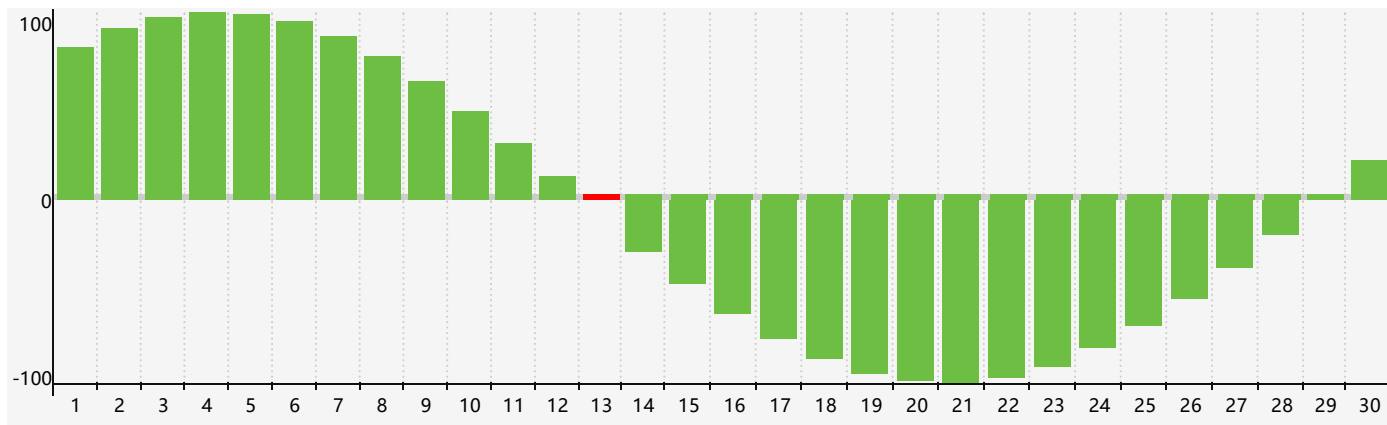

April 2024 Intellectual Biorhythm Charts

April 2024 Emotional Biorhythm Charts

April 2024 Physical Biorhythm Charts

April 2024

SUN	MON	TUE	WED	THU	FRI	SAT
31	1	2 Physical	3	4	5	6
7	8	9	10	11	12	13 Intellectual
14	15	16	17	18	19	20
21	22	23	24	25 Physical	26 Emotional	27
28	29	30	1	2	3	4