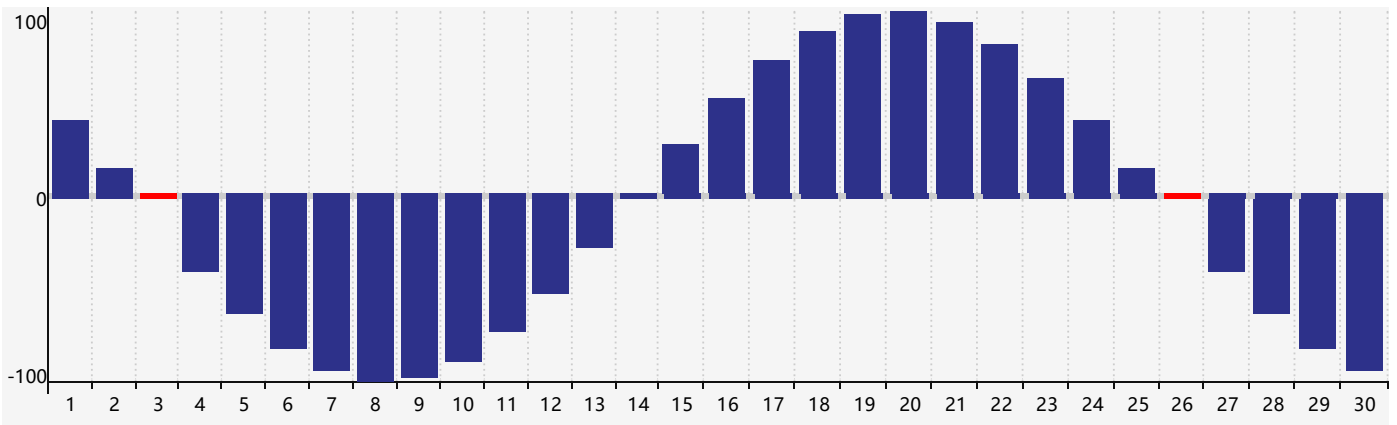

April 2024 Intellectual Biorhythm Charts

April 2024 Emotional Biorhythm Charts

April 2024 Physical Biorhythm Charts

April 2024

SUN	MON	TUE	WED	THU	FRI	SAT
31 	1 	2 	3 Physical 	4 	5 	6 
7 	8 	9 	10 	11 	12 	13 
14 	15 	16 	17 	18 	19 	20 
21 	22 	23 	24 Emotional 	25 	26 Physical 	27 
28 	29 	30 Intellectual 	1 	2 	3 	4 