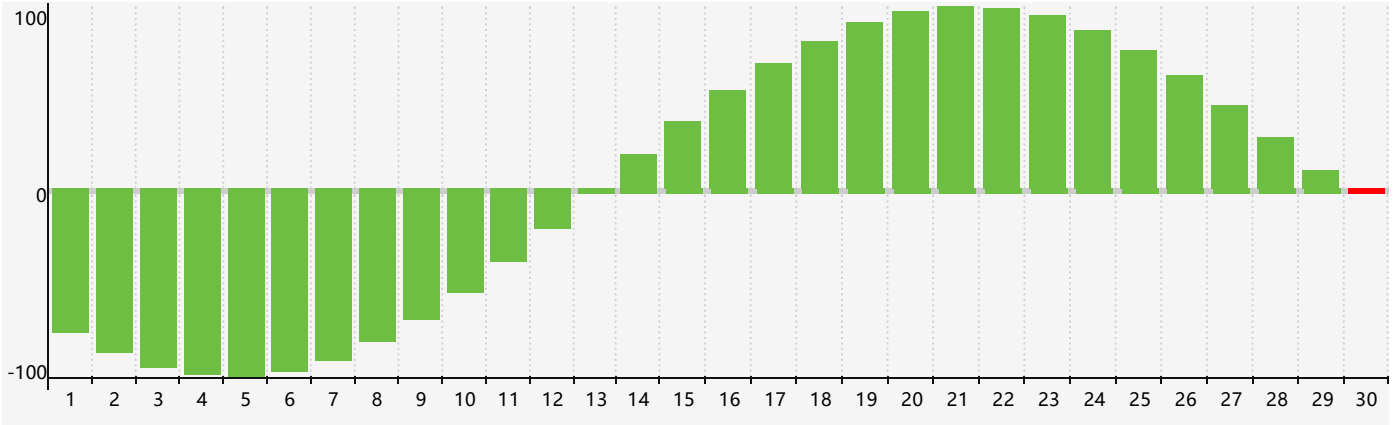

April 2024 Intellectual Biorhythm Charts

April 2024 Emotional Biorhythm Charts

April 2024 Physical Biorhythm Charts

April 2024

SUN	MON	TUE	WED	THU	FRI	SAT
31 	1 	2 	3 Physical 	4 	5 	6 
7 	8 	9 	10 	11 	12 	13 
14 	15 	16 	17 	18 	19 	20 
21 	22 	23 	24 Emotional 	25 	26 Physical 	27 
28 	29 	30 Intellectual 	1 	2 	3 	4 