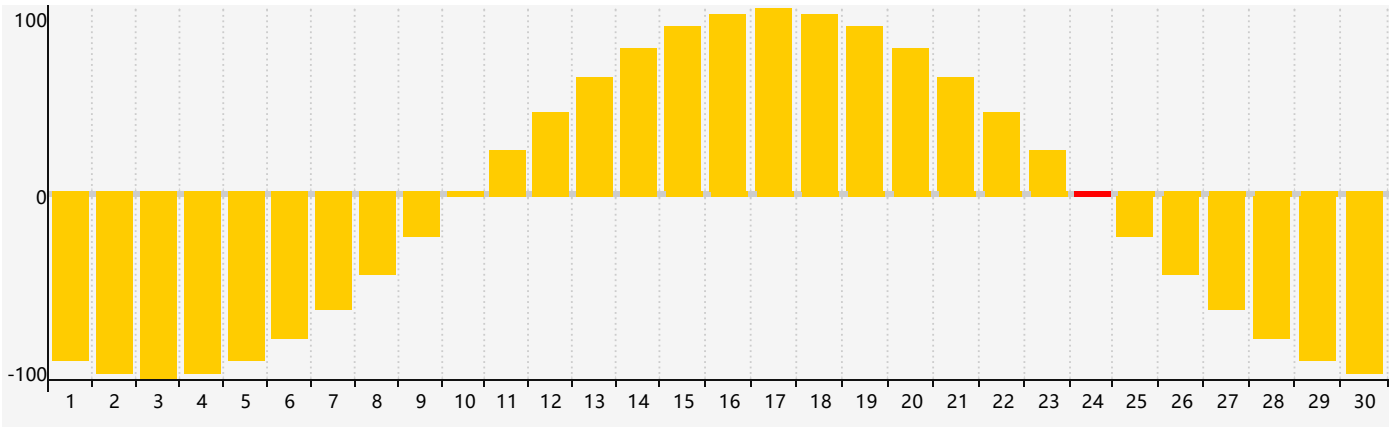

April 2024 Intellectual Biorhythm Charts

April 2024 Emotional Biorhythm Charts

April 2024 Physical Biorhythm Charts

April 2024

SUN	MON	TUE	WED	THU	FRI	SAT
31 	1 	2 	3 Physical 	4 	5 	6 
7 	8 	9 	10 	11 	12 	13 
14 	15 	16 	17 	18 	19 	20 
21 	22 	23 	24 Emotional 	25 	26 Physical 	27 
28 	29 	30 Intellectual 	1 	2 	3 	4 