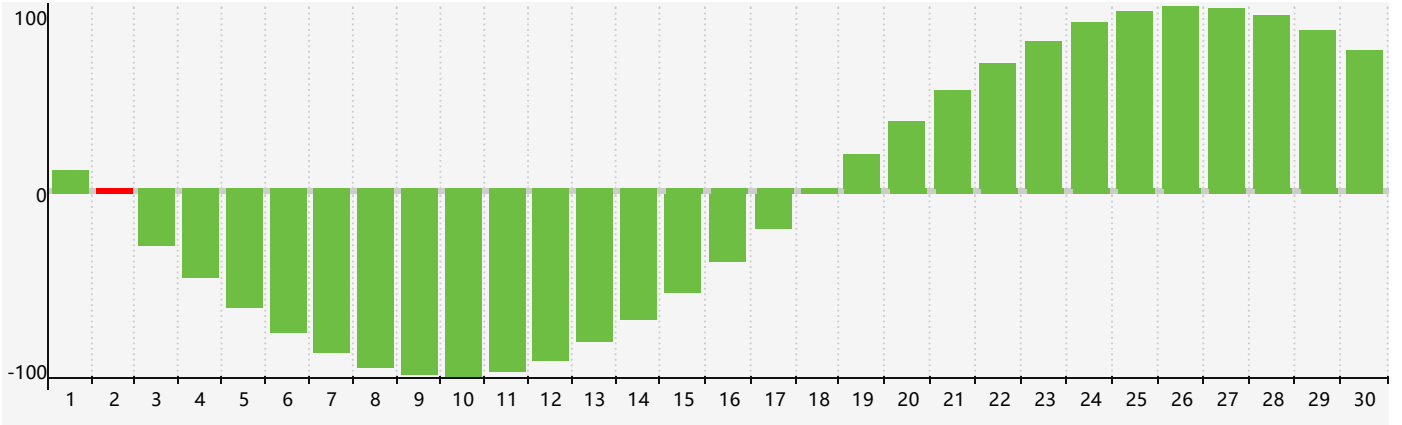

April 2024 Intellectual Biorhythm Charts

April 2024 Emotional Biorhythm Charts

April 2024 Physical Biorhythm Charts

April 2024

SUN	MON	TUE	WED	THU	FRI	SAT
31 Physical	1	2 Intellectual	3	4	5	6
7	8	9	10	11	12	13
14	15	16	17	18	19	20 Emotional
21	22	23 Physical	24	25	26	27
28	29	30	1	2	3	4