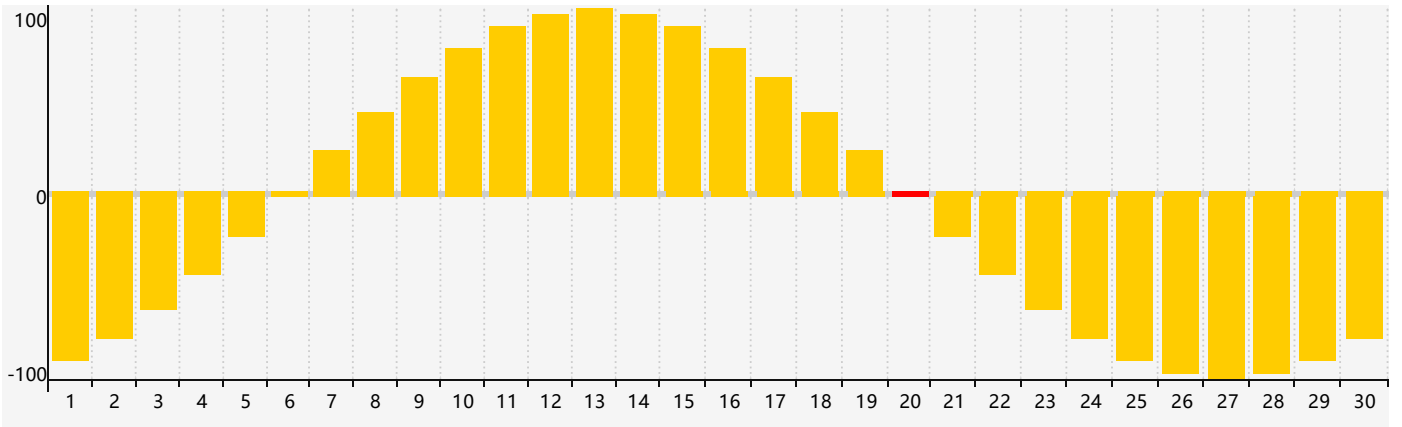

April 2024 Intellectual Biorhythm Charts

April 2024 Emotional Biorhythm Charts

April 2024 Physical Biorhythm Charts

April 2024

SUN	MON	TUE	WED	THU	FRI	SAT
31 Physical	1	2 Intellectual	3	4	5	6
7	8	9	10	11	12	13
14	15	16	17	18	19	20 Emotional
21	22	23 Physical	24	25	26	27
28	29	30	1	2	3	4