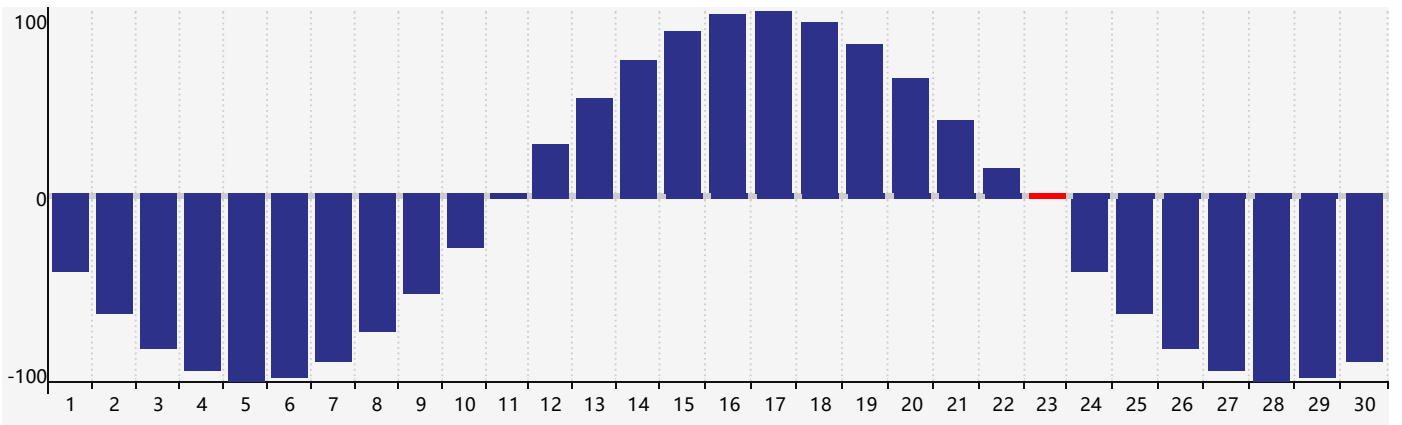

April 2024 Intellectual Biorhythm Charts

April 2024 Emotional Biorhythm Charts

April 2024 Physical Biorhythm Charts

April 2024

SUN	MON	TUE	WED	THU	FRI	SAT
31 Physical	1	2 Intellectual	3	4	5	6
7	8	9	10	11	12	13
14	15	16	17	18	19	20 Emotional
21	22	23 Physical	24	25	26	27
28	29	30	1	2	3	4