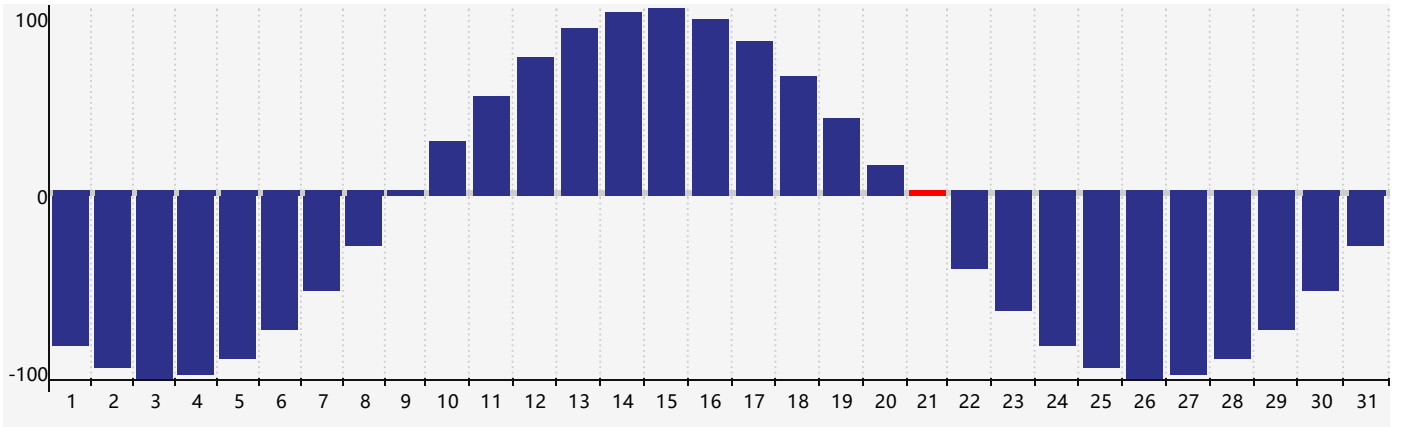

March 2024 Physical Biorhythm Charts

March 2024

SUN	MON	TUE	WED	THU	FRI	SAT
25	26	27 <small>Physical</small>	28	29	1	2
3	4	5	6	7	8	9
10	11	12	13	14	15	16
17	18	19	20	21 <small>Physical</small>	22	23
24	25	26	27	28	29	30
31	1	2	3	4	5	6