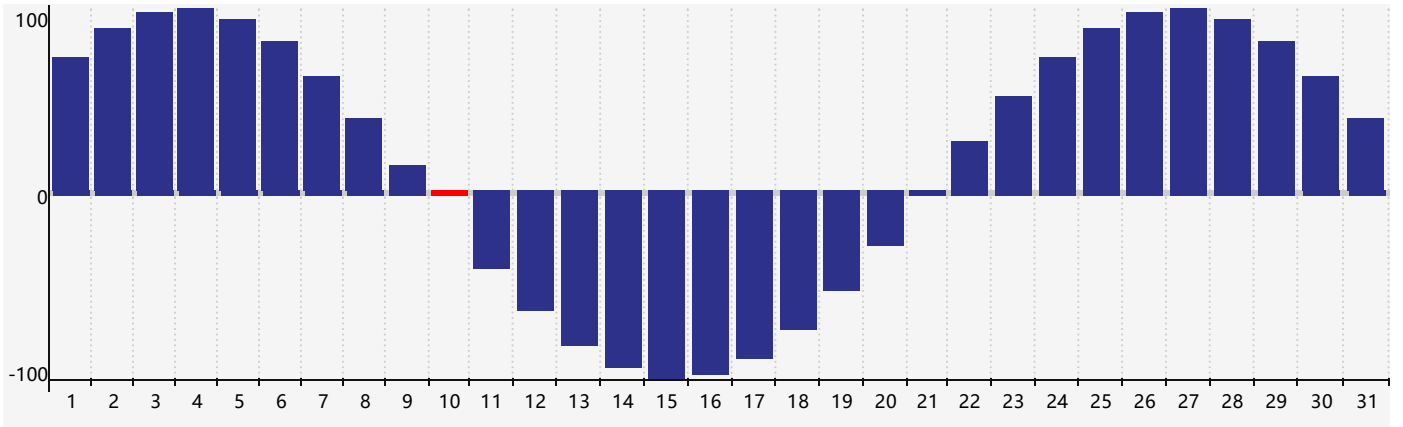

March 2024 Physical Biorhythm Charts

March 2024

SUN	MON	TUE	WED	THU	FRI	SAT
25	26	27	28	29	1	2
3	4	5	6	7	8	9
10 <small>Physical</small>	11	12	13	14	15	16
17	18	19	20	21	22	23
24	25	26	27	28	29	30
31	1	2 <small>Physical</small>	3	4	5	6