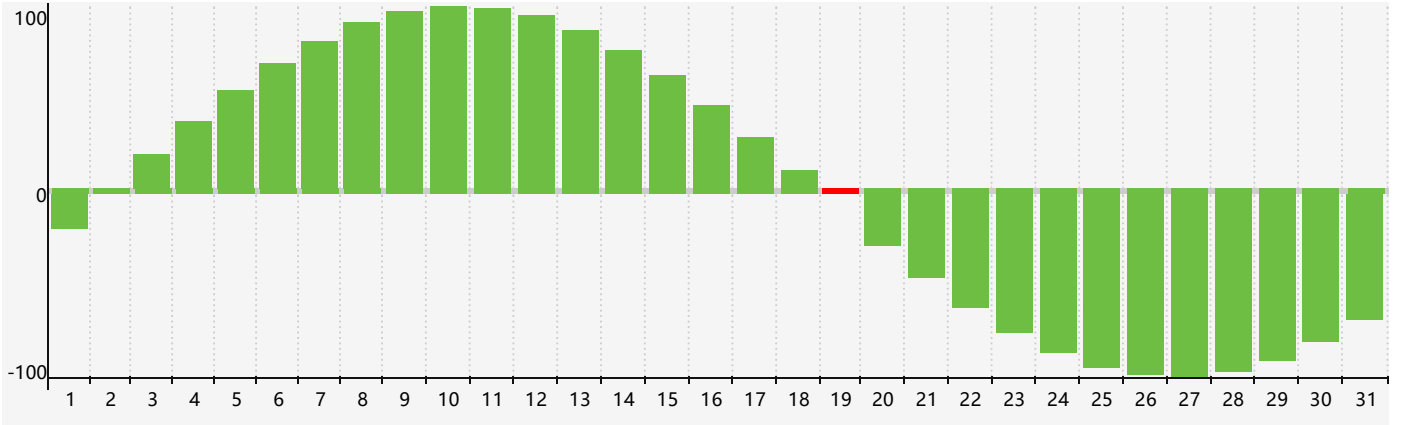

March 2024 Intellectual Biorhythm Charts

March 2024 Emotional Biorhythm Charts

March 2024 Physical Biorhythm Charts

March 2024

SUN	MON	TUE	WED	THU	FRI	SAT
25	26 Emotional	27	28	29	1	2
3	4	5	6	7	8	9
10	11	12 Physical	13	14	15	16
17	18	19 Intellectual	20	21	22	23
24	25 Emotional	26	27	28	29	30
31	1	2	3	4 Physical	5	6