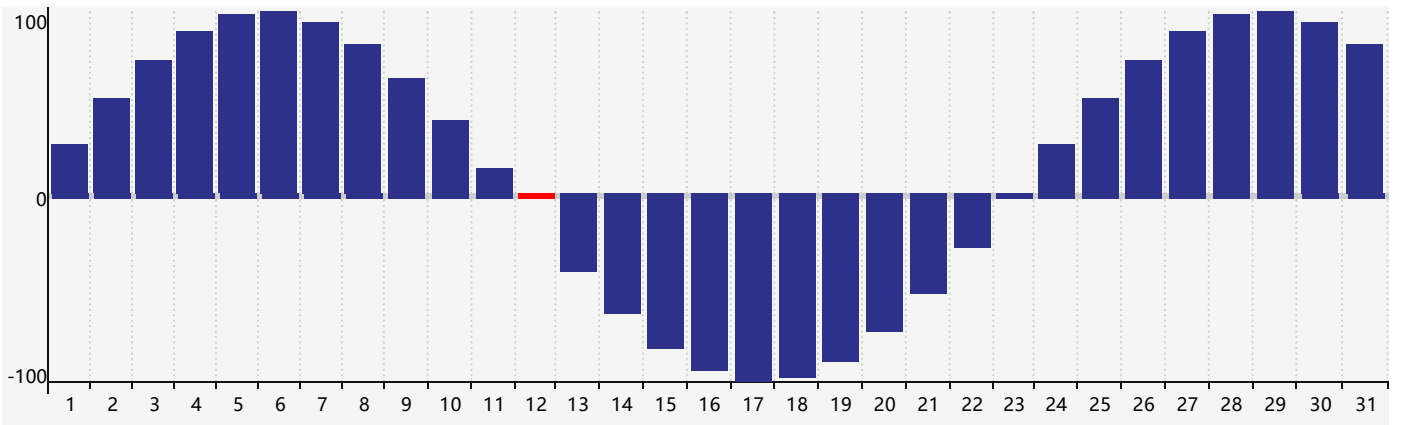

March 2024 Intellectual Biorhythm Charts

March 2024 Emotional Biorhythm Charts

March 2024 Physical Biorhythm Charts

March 2024

SUN	MON	TUE	WED	THU	FRI	SAT
25	26 Emotional	27	28	29	1	2
3	4	5	6	7	8	9
10	11	12 Physical	13	14	15	16
17	18	19 Intellectual	20	21	22	23
24	25 Emotional	26	27	28	29	30
31	1	2	3	4 Physical	5	6