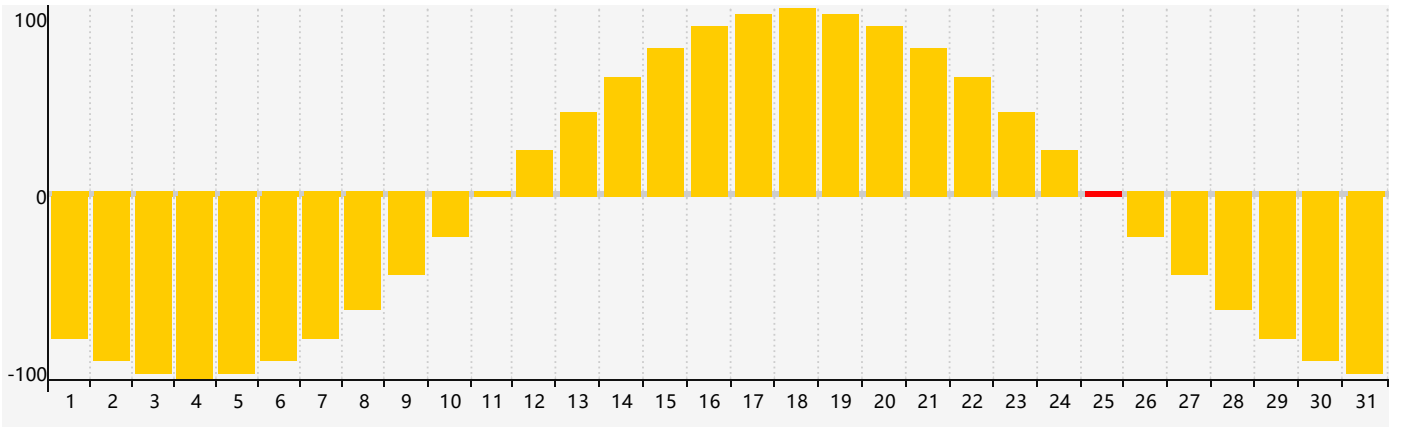

March 2024 Intellectual Biorhythm Charts

March 2024 Emotional Biorhythm Charts

March 2024 Physical Biorhythm Charts

March 2024

SUN	MON	TUE	WED	THU	FRI	SAT
25	26 Emotional	27	28	29	1	2
3	4	5	6	7	8	9
10	11	12 Physical	13	14	15	16
17	18	19 Intellectual	20	21	22	23
24	25 Emotional	26	27	28	29	30
31	1	2	3	4 Physical	5	6