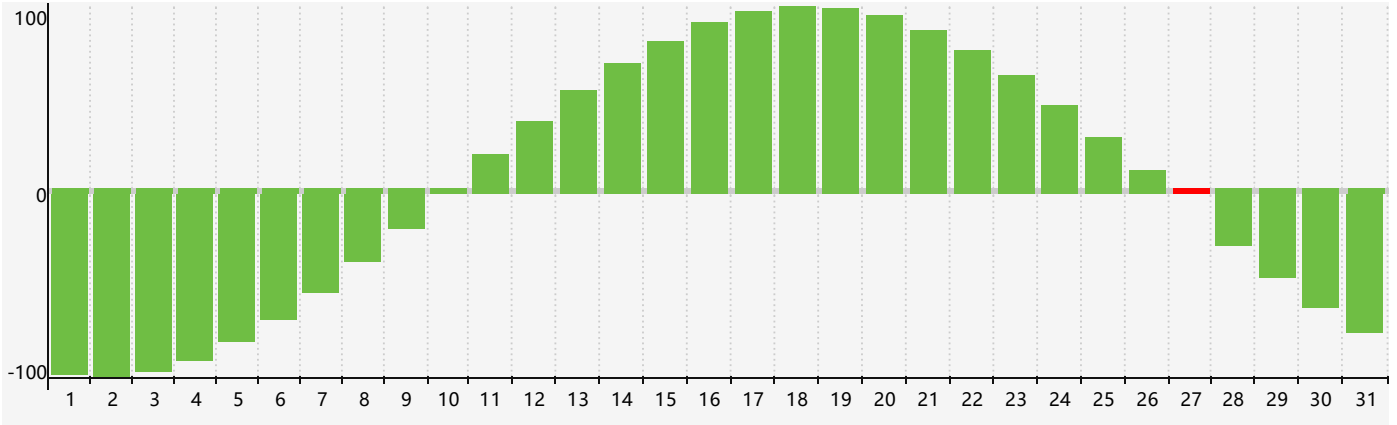

March 2024 Intellectual Biorhythm Charts

March 2024 Emotional Biorhythm Charts

March 2024 Physical Biorhythm Charts

March 2024

SUN	MON	TUE	WED	THU	FRI	SAT
25	26	27	28	29 <small>Emotional</small>	1	2
3	4	5	6 <small>Physical</small>	7	8	9
10	11	12	13	14	15	16
17	18	19	20	21	22	23
24	25	26	27 <small>Intellectual</small>	28 <small>Emotional</small>	29 <small>Physical</small>	30
31	1	2	3	4	5	6