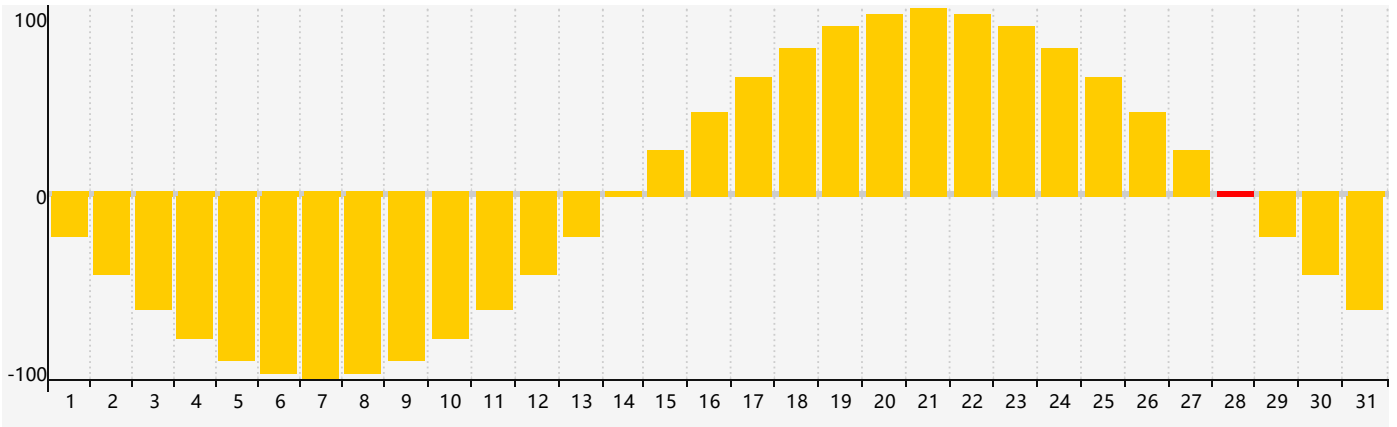

March 2024 Intellectual Biorhythm Charts

March 2024 Emotional Biorhythm Charts

March 2024 Physical Biorhythm Charts

March 2024

SUN	MON	TUE	WED	THU	FRI	SAT
25	26	27	28	29 <small>Emotional</small>	1	2
3	4	5	6 <small>Physical</small>	7	8	9
10	11	12	13	14	15	16
17	18	19	20	21	22	23
24	25	26	27 <small>Intellectual</small>	28 <small>Emotional</small>	29 <small>Physical</small>	30
31	1	2	3	4	5	6