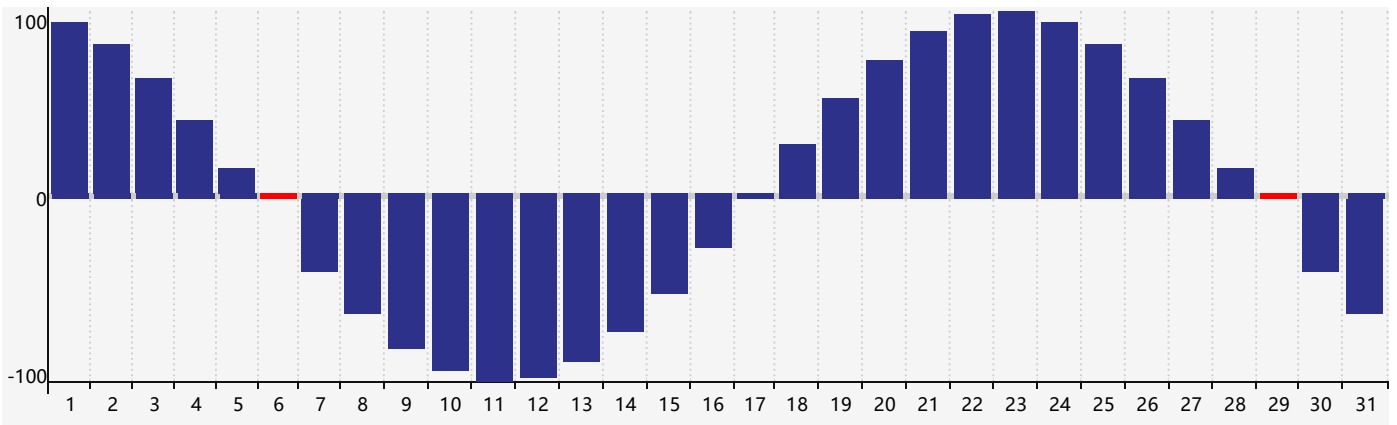

March 2024 Intellectual Biorhythm Charts

March 2024 Emotional Biorhythm Charts

March 2024 Physical Biorhythm Charts

March 2024

SUN	MON	TUE	WED	THU	FRI	SAT
25	26	27	28	29 <small>Emotional</small>	1	2
3	4	5	6 <small>Physical</small>	7	8	9
10	11	12	13	14	15	16
17	18	19	20	21	22	23
24	25	26	27 <small>Intellectual</small>	28 <small>Emotional</small>	29 <small>Physical</small>	30
31	1	2	3	4	5	6