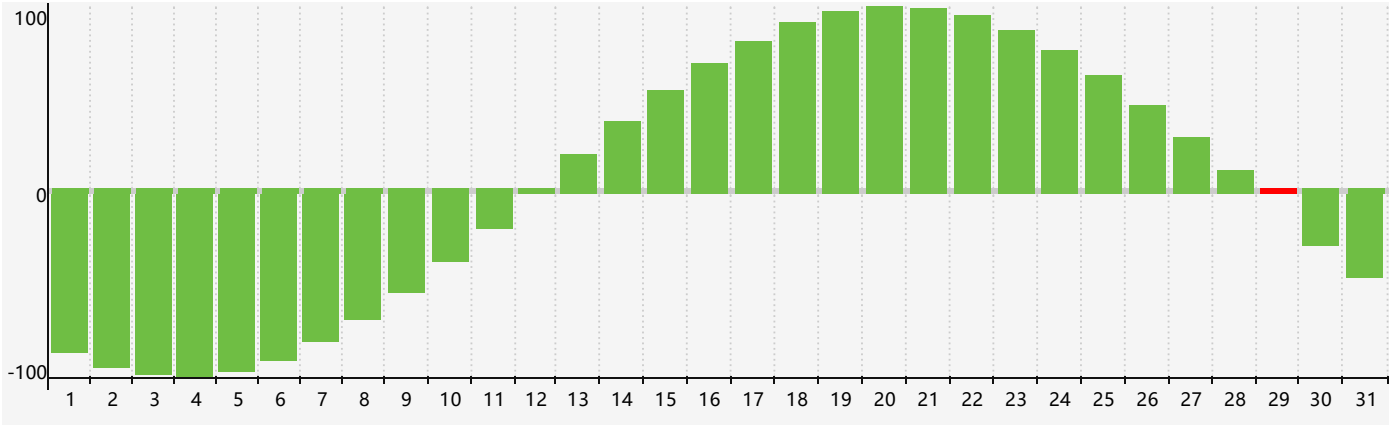

March 2024 Intellectual Biorhythm Charts

March 2024 Emotional Biorhythm Charts

March 2024 Physical Biorhythm Charts

March 2024

SUN	MON	TUE	WED	THU	FRI	SAT
25 <small>Intellectual</small>	26	27	28	29	1	2
3	4 <small>Emotional</small>	5	6	7	8	9
10	11	12	13	14	15	16
17	18 <small>Physical</small>	19	20	21	22	23
24	25	26	27	28	29 <small>Intellectual</small>	30
31	1 <small>Emotional</small>	2	3	4	5	6