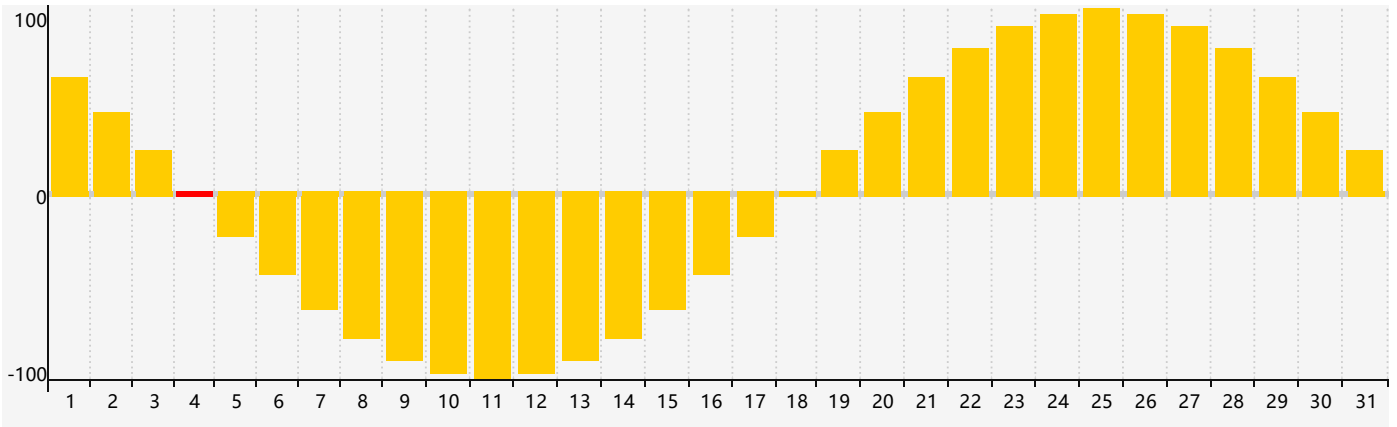

March 2024 Intellectual Biorhythm Charts

March 2024 Emotional Biorhythm Charts

March 2024 Physical Biorhythm Charts

March 2024

SUN	MON	TUE	WED	THU	FRI	SAT
25 <small>Intellectual</small>	26	27	28	29	1	2
3	4 <small>Emotional</small>	5	6	7	8	9
10	11	12	13	14	15	16
17	18 <small>Physical</small>	19	20	21	22	23
24	25	26	27	28	29 <small>Intellectual</small>	30
31	1 <small>Emotional</small>	2	3	4	5	6