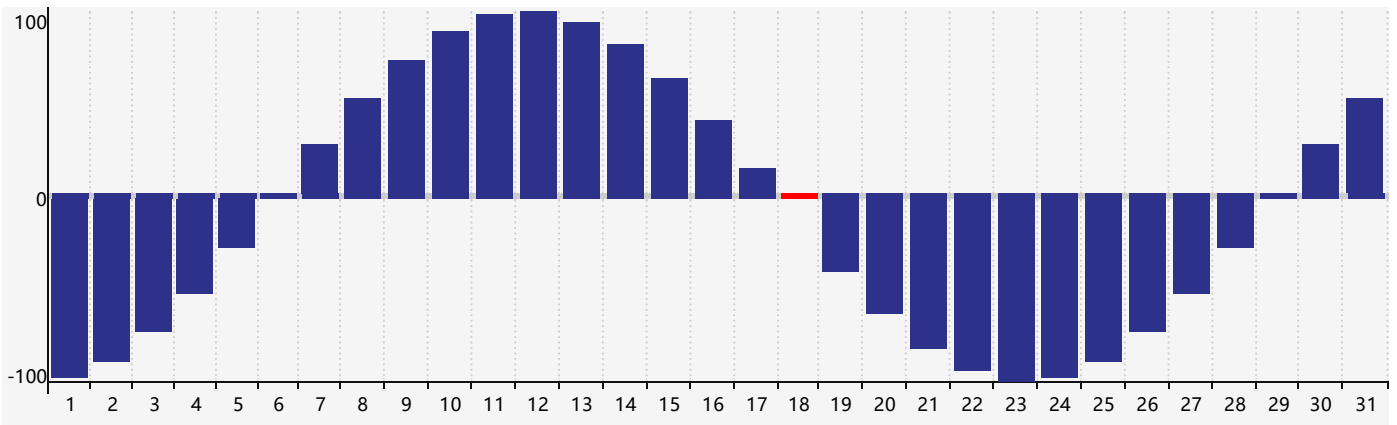

March 2024 Intellectual Biorhythm Charts

March 2024 Emotional Biorhythm Charts

March 2024 Physical Biorhythm Charts

March 2024

SUN	MON	TUE	WED	THU	FRI	SAT
25 <small>Intellectual</small>	26	27	28	29	1	2
3	4 <small>Emotional</small>	5	6	7	8	9
10	11	12	13	14	15	16
17	18 <small>Physical</small>	19	20	21	22	23
24	25	26	27	28	29 <small>Intellectual</small>	30
31	1 <small>Emotional</small>	2	3	4	5	6