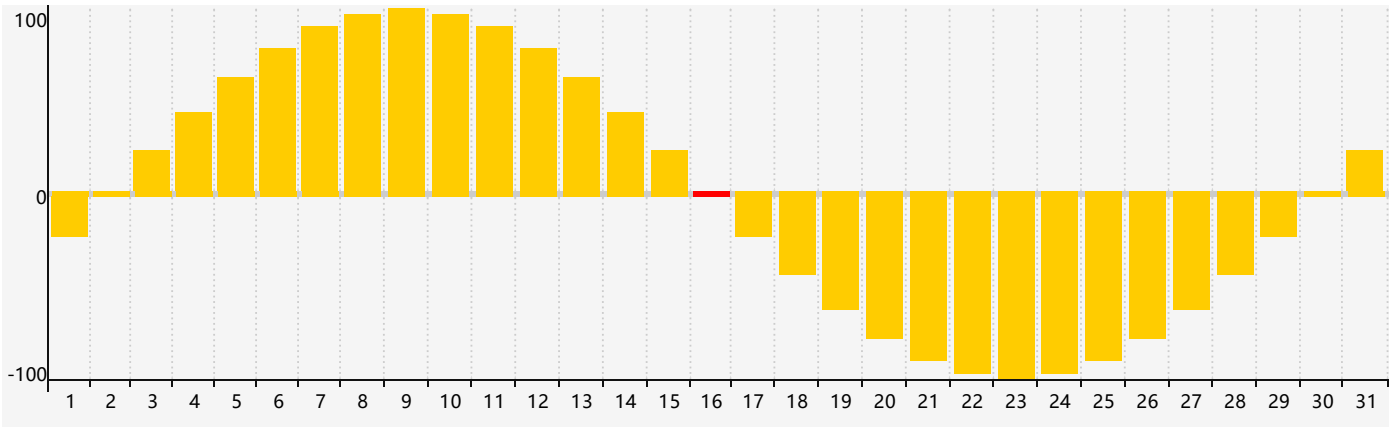

March 2024 Intellectual Biorhythm Charts

March 2024 Emotional Biorhythm Charts

March 2024 Physical Biorhythm Charts

March 2024

SUN	MON	TUE	WED	THU	FRI	SAT
25	26 Physical	27	28	29	1	2
3	4	5	6	7	8	9
10	11	12	13	14	15	16 Emotional
17	18 Intellectual	19	20 Physical	21	22	23
24	25	26	27	28	29	30
31	1	2	3	4	5	6