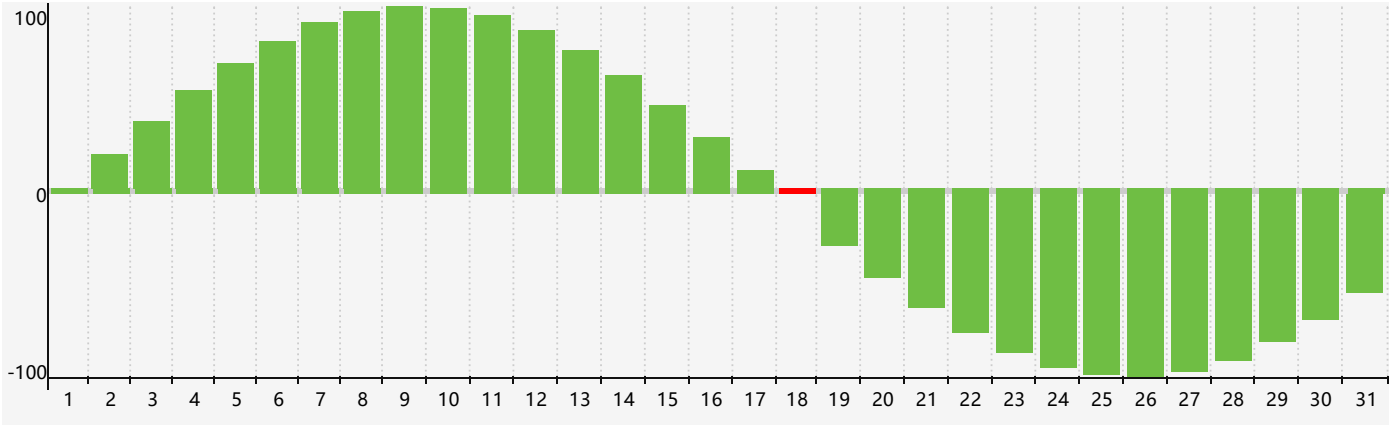

March 2024 Intellectual Biorhythm Charts

March 2024 Emotional Biorhythm Charts

March 2024 Physical Biorhythm Charts

March 2024

SUN	MON	TUE	WED	THU	FRI	SAT
25	26 Physical	27	28	29	1	2
3	4	5	6	7	8	9
10	11	12	13	14	15	16 Emotional
17	18 Intellectual	19	20 Physical	21	22	23
24	25	26	27	28	29	30
31	1	2	3	4	5	6