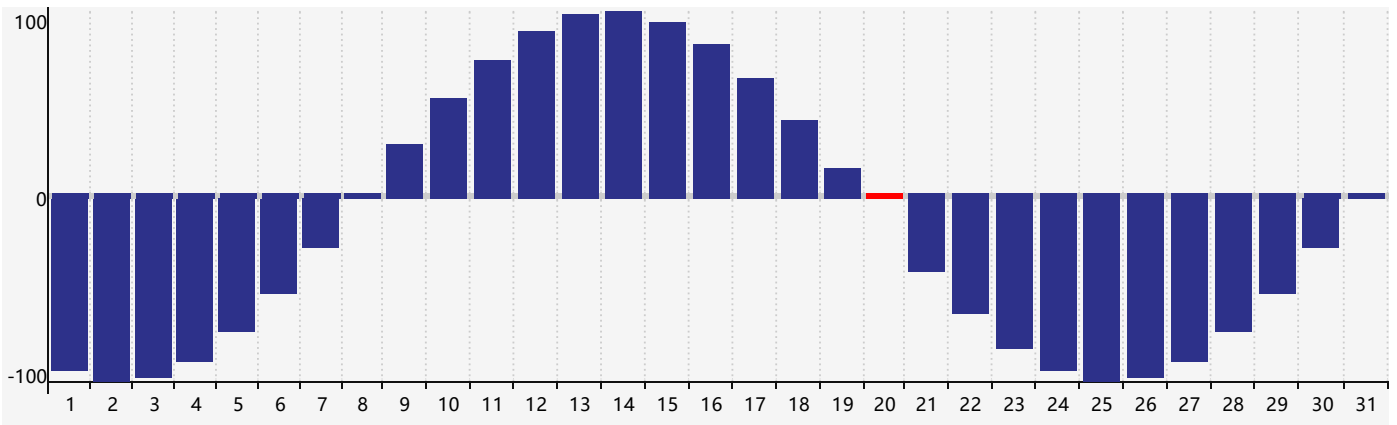

March 2024 Intellectual Biorhythm Charts

March 2024 Emotional Biorhythm Charts

March 2024 Physical Biorhythm Charts

March 2024

SUN	MON	TUE	WED	THU	FRI	SAT
25	26 Physical	27	28	29	1	2
3	4	5	6	7	8	9
10	11	12	13	14	15	16 Emotional
17	18 Intellectual	19	20 Physical	21	22	23
24	25	26	27	28	29	30
31	1	2	3	4	5	6