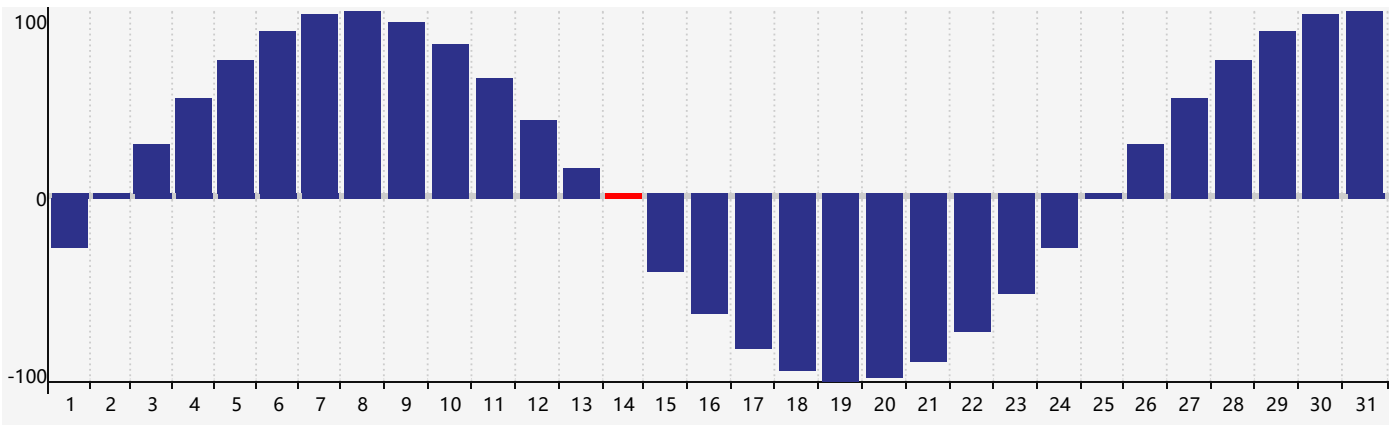

March 2024 Intellectual Biorhythm Charts

March 2024 Emotional Biorhythm Charts

March 2024 Physical Biorhythm Charts

March 2024

SUN	MON	TUE	WED	THU	FRI	SAT
25	26	27	28	29	1	2
3	4	5	6	7	8	9
10	11	12	13	14	15	16
17	18	19	20	21	22	23
24	25	26	27	28	29	30
31	1	2	3	4	5	6

Emotional Physical

Intellectual

Physical