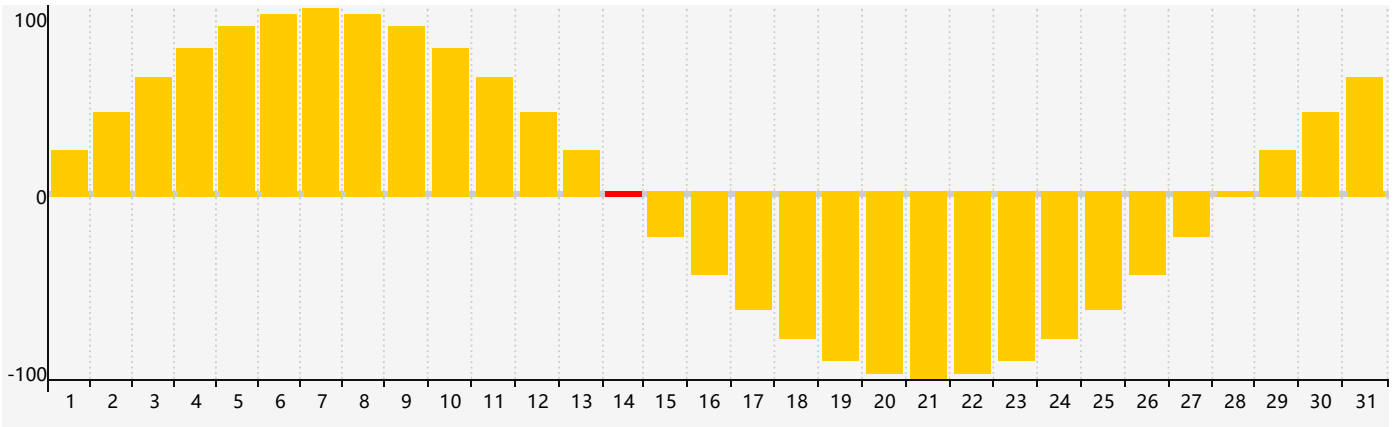

March 2024 Intellectual Biorhythm Charts

March 2024 Emotional Biorhythm Charts

March 2024 Physical Biorhythm Charts

March 2024

SUN	MON	TUE	WED	THU	FRI	SAT
25	26	27	28	29	1	2
3	4	5	6	7	8	9
10	11	12	13	14	15	16
17	18	19	20	21	22	23
24	25	26	27	28	29	30
31	1	2	3	4	5	6

Emotional Physical

Intellectual

Physical