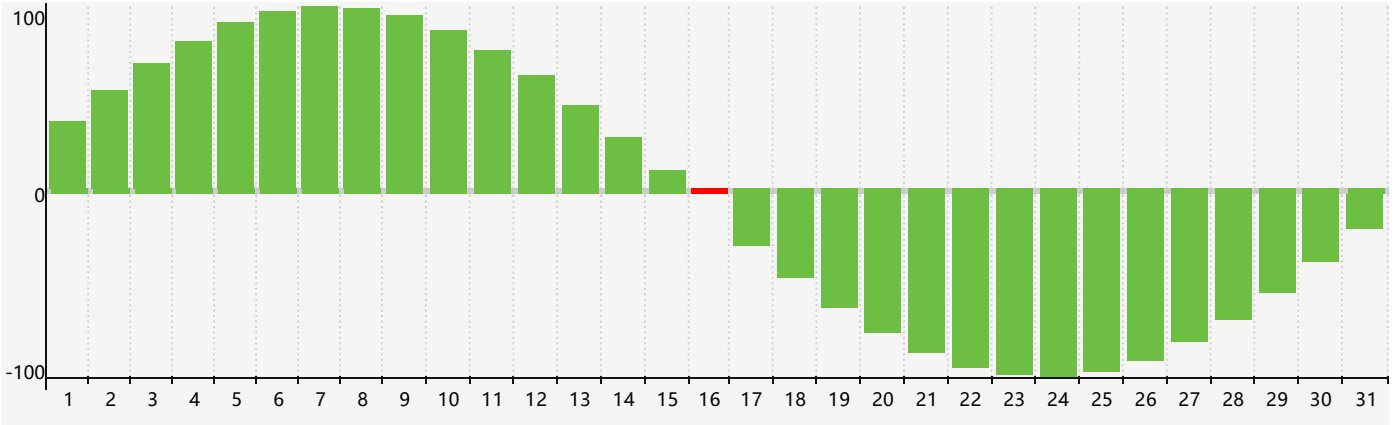

March 2024 Intellectual Biorhythm Charts

March 2024 Emotional Biorhythm Charts

March 2024 Physical Biorhythm Charts

March 2024

SUN	MON	TUE	WED	THU	FRI	SAT
25	26	27	28	29	1	2
3	4	5	6	7	8	9
10	11	12	13	14	15	16
17	18	19	20	21	22	23
24	25	26	27	28	29	30
31	1	2	3	4	5	6

Emotional Physical

Intellectual

Physical