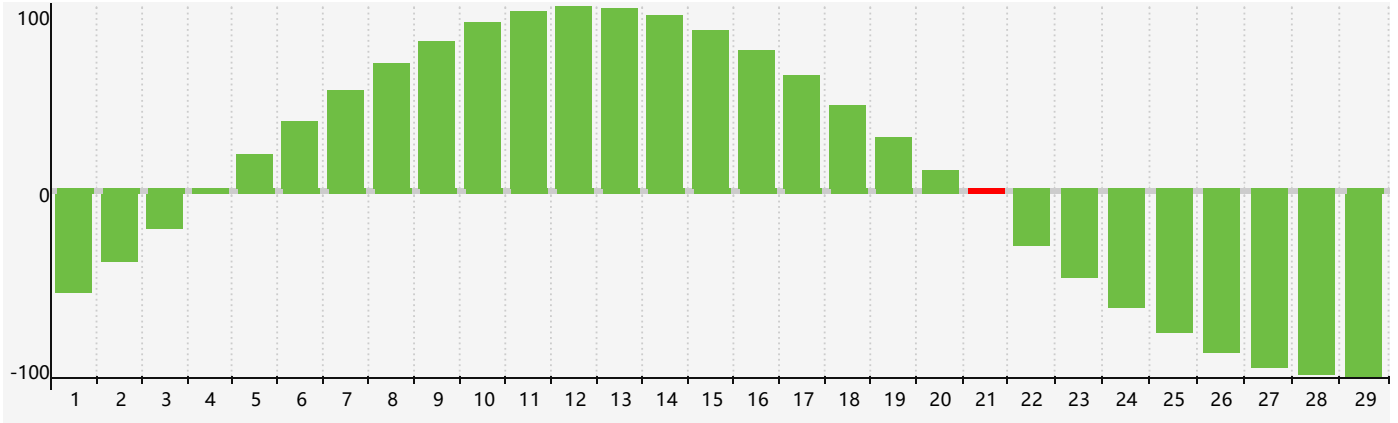

February 2024 Intellectual Biorhythm Charts

February 2024 Emotional Biorhythm Charts

February 2024 Physical Biorhythm Charts

February 2024

SUN	MON	TUE	WED	THU	FRI	SAT
28	29	30	31	1	2 Emotional	3
4	5	6	7	8	9	10
11	12	13	14	15	16	17
18 Physical	19	20	21 Intellectual	22	23	24
25	26	27	28	29	1 Emotional	2