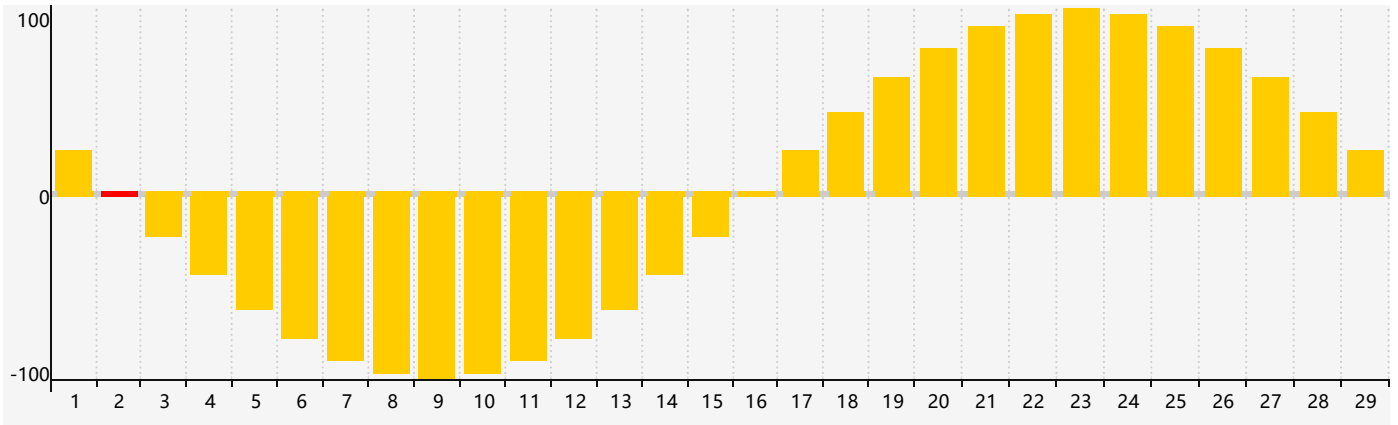

February 2024 Intellectual Biorhythm Charts

February 2024 Emotional Biorhythm Charts

February 2024 Physical Biorhythm Charts

February 2024

SUN	MON	TUE	WED	THU	FRI	SAT
28	29	30	31	1	2 Emotional	3
4	5	6	7	8	9	10
11	12	13	14	15	16	17
18 Physical	19	20	21 Intellectual	22	23	24
25	26	27	28	29	1 Emotional	2