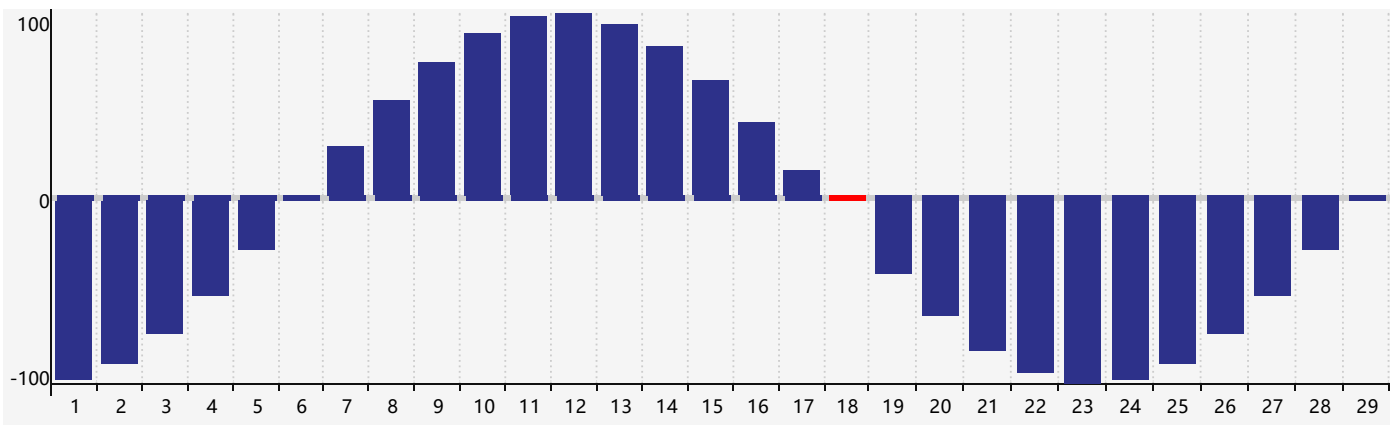

February 2024 Intellectual Biorhythm Charts

February 2024 Emotional Biorhythm Charts

February 2024 Physical Biorhythm Charts

February 2024

SUN	MON	TUE	WED	THU	FRI	SAT
28	29	30	31	1	2 Emotional	3
4	5	6	7	8	9	10
11	12	13	14	15	16	17
18 Physical	19	20	21 Intellectual	22	23	24
25	26	27	28	29	1 Emotional	2