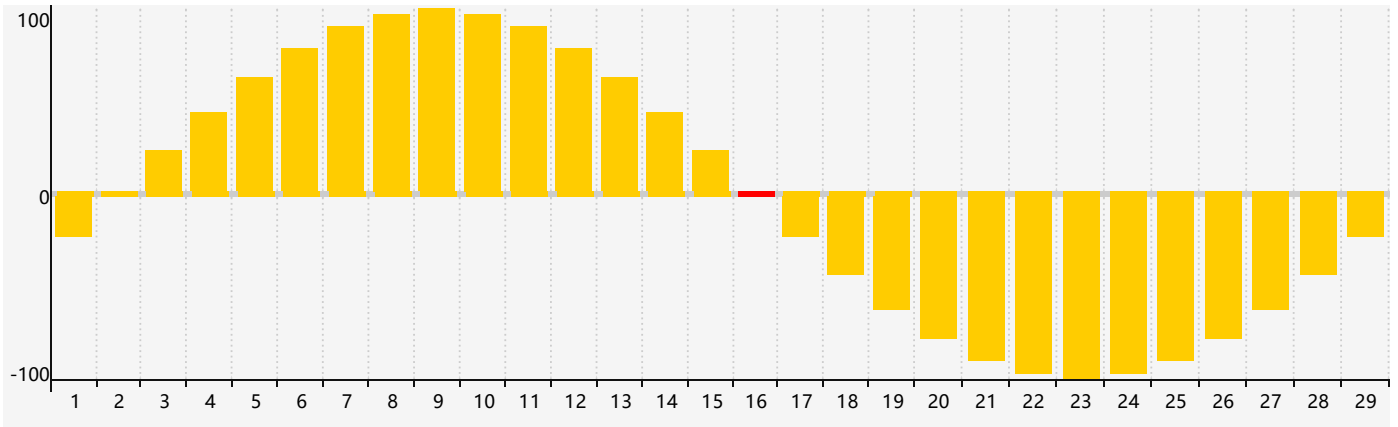

February 2024 Intellectual Biorhythm Charts

February 2024 Emotional Biorhythm Charts

February 2024 Physical Biorhythm Charts

February 2024

SUN	MON	TUE	WED	THU	FRI	SAT
28 	29 	30 	31 	1 	2 	3 
4 	5 	6 	7 	8 	9 	10 
11 	12 	13 	14 	15 	16 Emotional 	17 
18 Physical 	19 	20 	21 	22 	23 	24 
25 	26 	27 	28 	29 Intellectual 	1 	2 