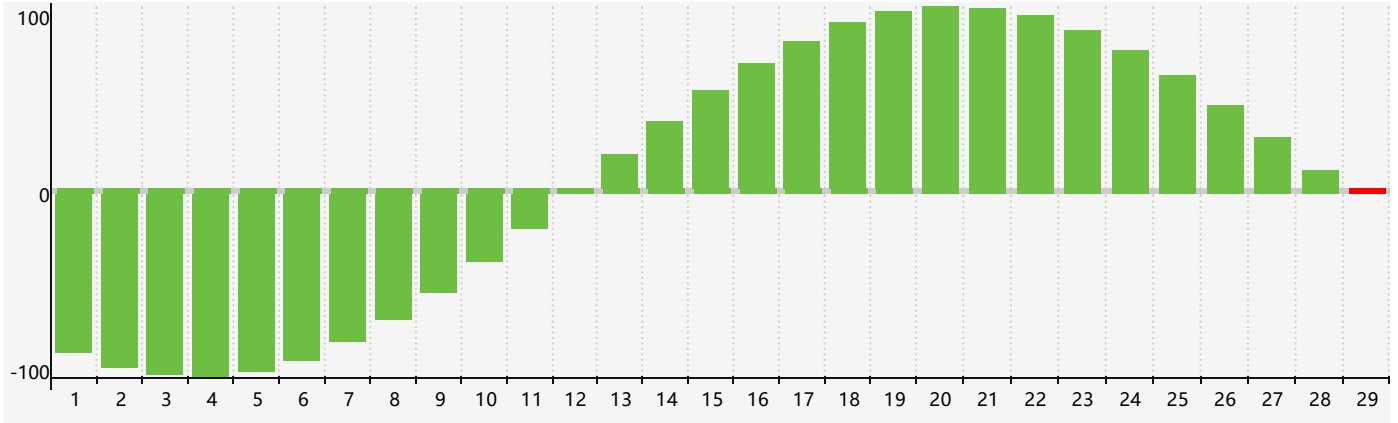

February 2024 Intellectual Biorhythm Charts

February 2024 Emotional Biorhythm Charts

February 2024 Physical Biorhythm Charts

February 2024

SUN	MON	TUE	WED	THU	FRI	SAT
28 	29 	30 	31 	1 	2 	3 
4 	5 	6 	7 	8 	9 	10 
11 	12 	13 	14 	15 	16 Emotional 	17 
18 Physical 	19 	20 	21 	22 	23 	24 
25 	26 	27 	28 	29 Intellectual 	1 	2 