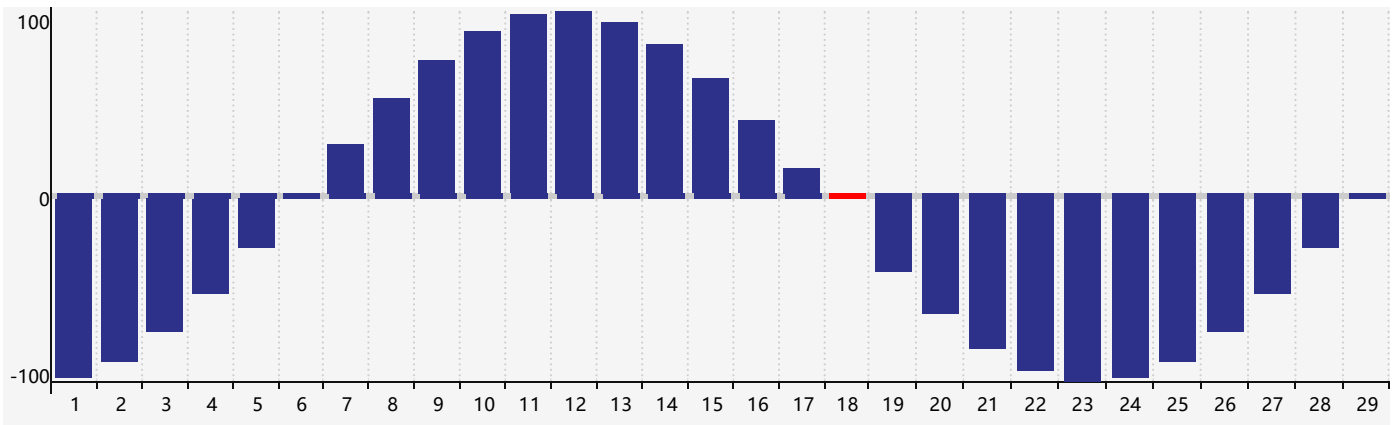

February 2024 Intellectual Biorhythm Charts

February 2024 Emotional Biorhythm Charts

February 2024 Physical Biorhythm Charts

February 2024

SUN	MON	TUE	WED	THU	FRI	SAT
28 	29 	30 	31 	1 	2 	3 
4 	5 	6 	7 	8 	9 	10 
11 	12 	13 	14 	15 	16 Emotional 	17 
18 Physical 	19 	20 	21 	22 	23 	24 
25 	26 	27 	28 	29 Intellectual 	1 	2 