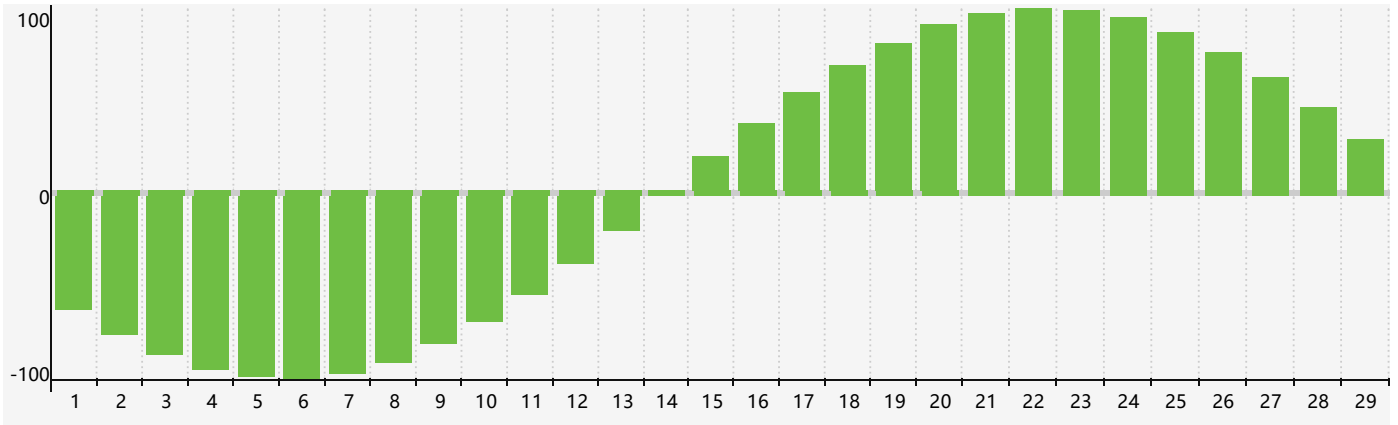

February 2024 Intellectual Biorhythm Charts

February 2024 Emotional Biorhythm Charts

February 2024 Physical Biorhythm Charts

February 2024

SUN	MON	TUE	WED	THU	FRI	SAT
28 	29 Intellectual Physical 	30 	31 	1 	2 	3 
4 	5 	6 	7 	8 	9 	10 
11 	12 	13 	14 	15 	16 Emotional 	17 
18 	19 	20 	21 Physical 	22 	23 	24 
25 	26 	27 	28 	29 	1 	2 Intellectual 