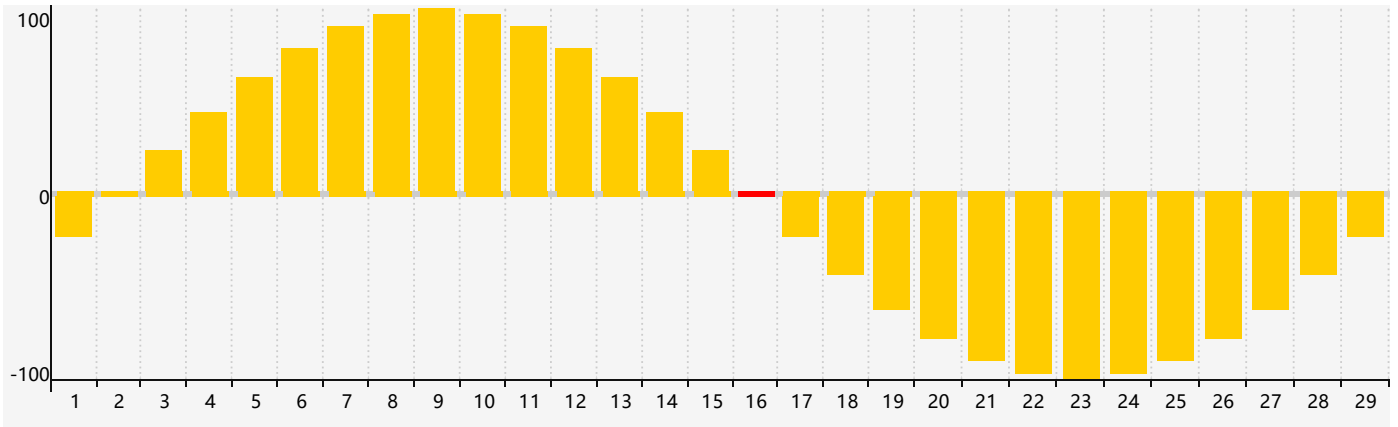

February 2024 Intellectual Biorhythm Charts

February 2024 Emotional Biorhythm Charts

February 2024 Physical Biorhythm Charts

February 2024

SUN	MON	TUE	WED	THU	FRI	SAT
28 	29 Intellectual Physical 	30 	31 	1 	2 	3 
4 	5 	6 	7 	8 	9 	10 
11 	12 	13 	14 	15 	16 Emotional 	17 
18 	19 	20 	21 Physical 	22 	23 	24 
25 	26 	27 	28 	29 	1 	2 Intellectual 