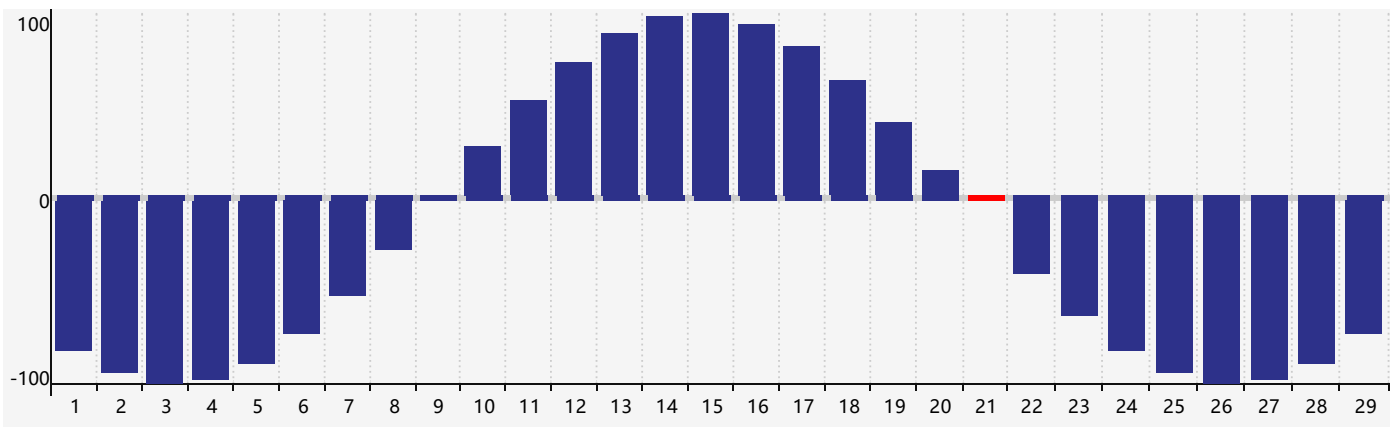

February 2024 Intellectual Biorhythm Charts

February 2024 Emotional Biorhythm Charts

February 2024 Physical Biorhythm Charts

February 2024

SUN	MON	TUE	WED	THU	FRI	SAT
28 	29 Intellectual Physical 	30 	31 	1 	2 	3 
4 	5 	6 	7 	8 	9 	10 
11 	12 	13 	14 	15 	16 Emotional 	17 
18 	19 	20 	21 Physical 	22 	23 	24 
25 	26 	27 	28 	29 	1 	2 Intellectual 