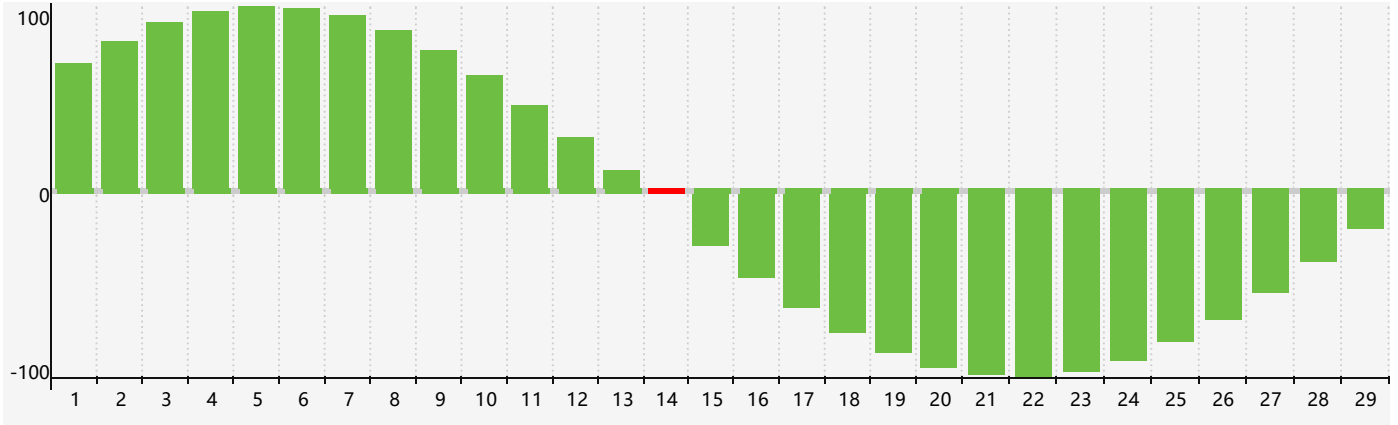

February 2024 Intellectual Biorhythm Charts

February 2024 Emotional Biorhythm Charts

February 2024 Physical Biorhythm Charts

February 2024

SUN	MON	TUE	WED	THU	FRI	SAT
28	29	30	31	1	2	3
4	5	6	7	8	9	10
11	12 Physical	13	14 Intellectual	15	16	17
18	19	20	21 Emotional	22	23	24
25	26	27	28	29	1	2