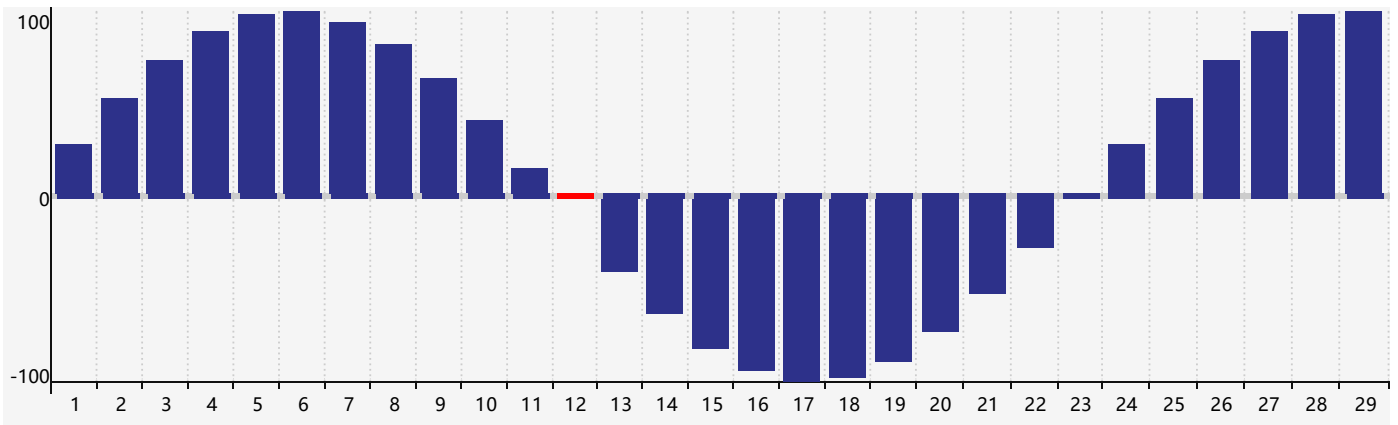

February 2024 Intellectual Biorhythm Charts

February 2024 Emotional Biorhythm Charts

February 2024 Physical Biorhythm Charts

February 2024

SUN	MON	TUE	WED	THU	FRI	SAT
28	29	30	31	1	2	3
4	5	6	7	8	9	10
11	12 Physical	13	14 Intellectual	15	16	17
18	19	20	21 Emotional	22	23	24
25	26	27	28	29	1	2