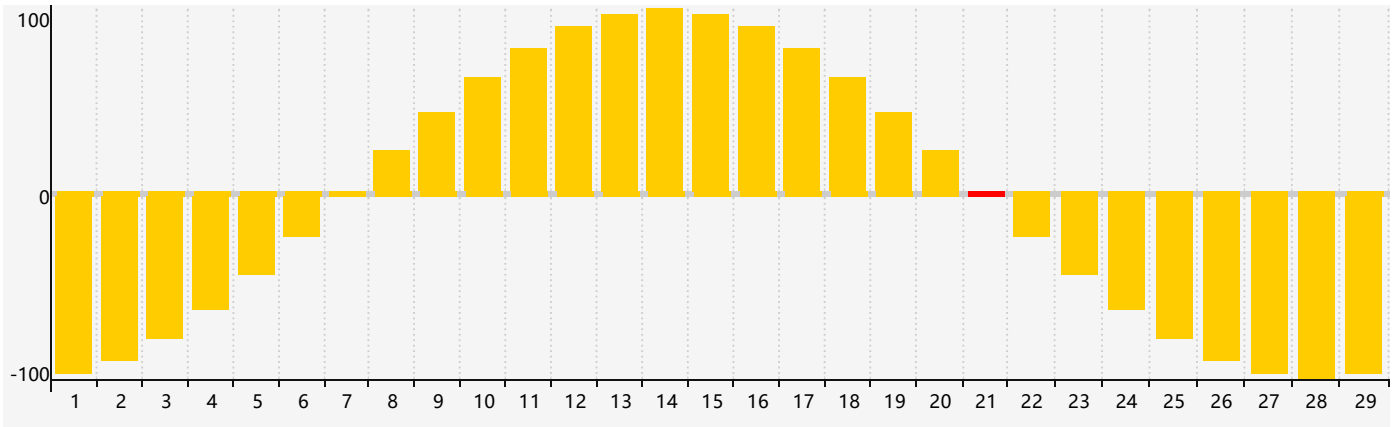

February 2024 Intellectual Biorhythm Charts

February 2024 Emotional Biorhythm Charts

February 2024 Physical Biorhythm Charts

February 2024

SUN	MON	TUE	WED	THU	FRI	SAT
28	29	30	31	1	2	3
4	5	6	7	8	9	10
11	12 Physical	13	14 Intellectual	15	16	17
18	19	20	21 Emotional	22	23	24
25	26	27	28	29	1	2