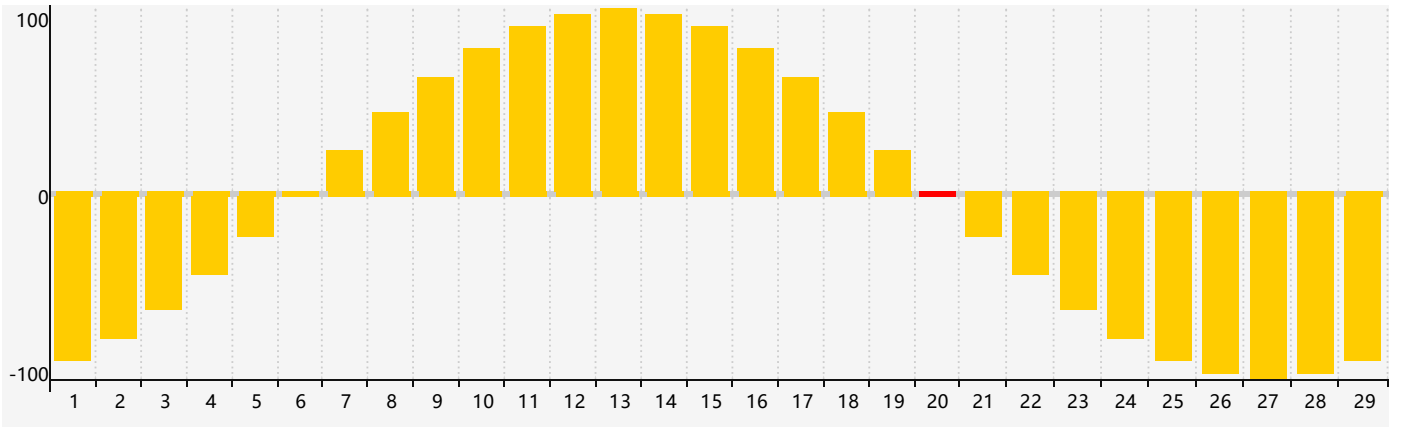

February 2024 Intellectual Biorhythm Charts

February 2024 Emotional Biorhythm Charts

February 2024 Physical Biorhythm Charts

February 2024

SUN	MON	TUE	WED	THU	FRI	SAT
28	29	30	31	1 Physical	2	3
4	5	6	7	8	9	10
11	12	13	14	15	16	17
18	19	20 Emotional	21	22	23 Intellectual	24 Physical
25	26	27	28	29	1	2