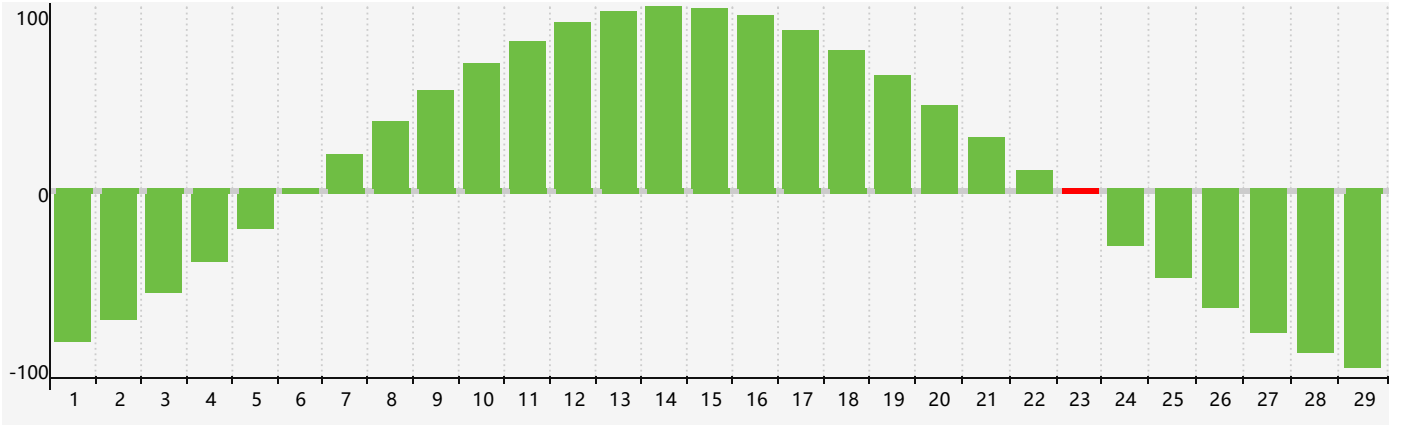

February 2024 Intellectual Biorhythm Charts

February 2024 Emotional Biorhythm Charts

February 2024 Physical Biorhythm Charts

February 2024

SUN	MON	TUE	WED	THU	FRI	SAT
28	29	30	31	1 Physical	2	3
4	5	6	7	8	9	10
11	12	13	14	15	16	17
18	19	20 Emotional	21	22	23 Intellectual	24 Physical
25	26	27	28	29	1	2