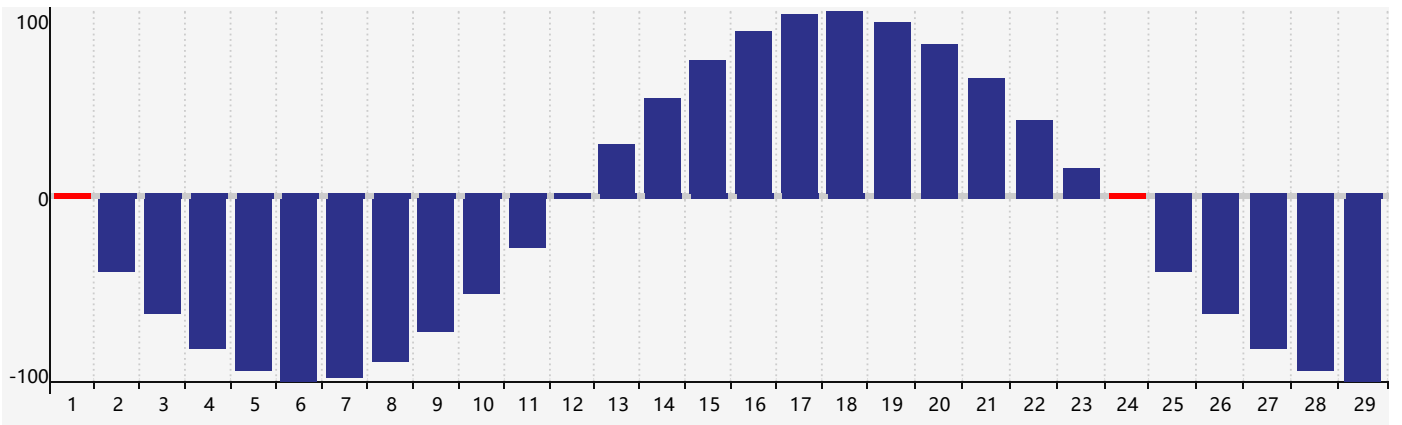

February 2024 Intellectual Biorhythm Charts

February 2024 Emotional Biorhythm Charts

February 2024 Physical Biorhythm Charts

February 2024

SUN	MON	TUE	WED	THU	FRI	SAT
28	29	30	31	1 Physical	2	3
4	5	6	7	8	9	10
11	12	13	14	15	16	17
18	19	20 Emotional	21	22	23 Intellectual	24 Physical
25	26	27	28	29	1	2