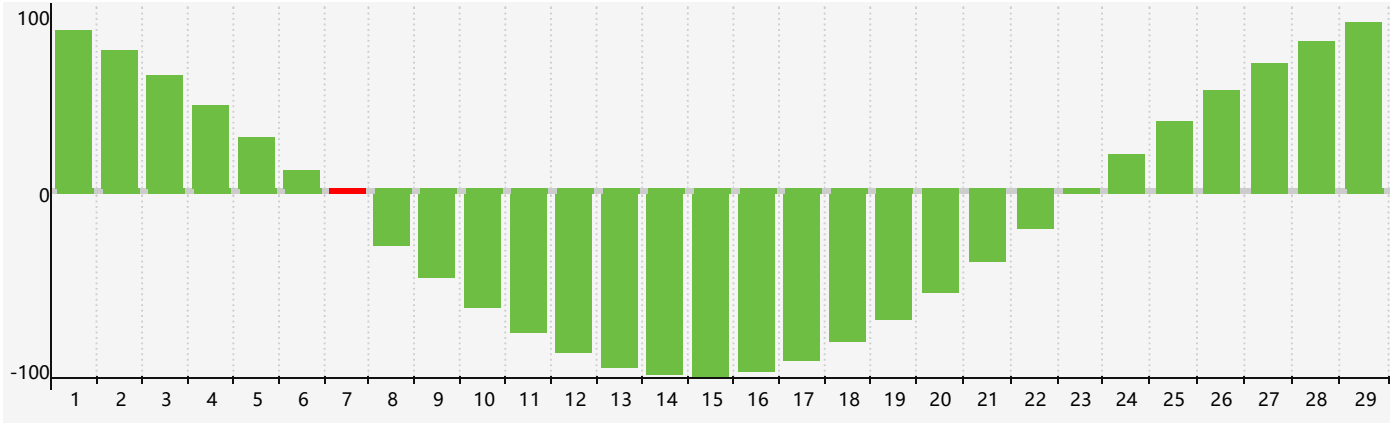

February 2024 Intellectual Biorhythm Charts

February 2024 Emotional Biorhythm Charts

February 2024 Physical Biorhythm Charts

February 2024

SUN	MON	TUE	WED	THU	FRI	SAT
28	29	30	31	1 Physical	2	3
4	5	6	7 Intellectual	8	9	10
11	12	13	14 Emotional	15	16	17
18	19	20	21	22	23	24 Physical
25	26	27	28	29	1	2