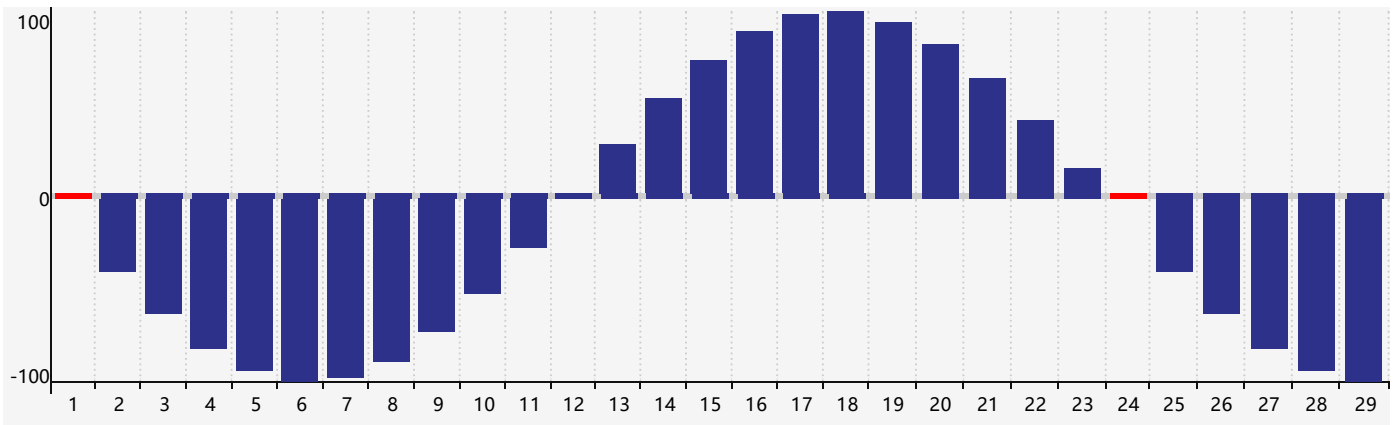

February 2024 Intellectual Biorhythm Charts

February 2024 Emotional Biorhythm Charts

February 2024 Physical Biorhythm Charts

February 2024

SUN	MON	TUE	WED	THU	FRI	SAT
28	29	30	31	1 Physical	2	3
4	5	6	7 Intellectual	8	9	10
11	12	13	14 Emotional	15	16	17
18	19	20	21	22	23	24 Physical
25	26	27	28	29	1	2