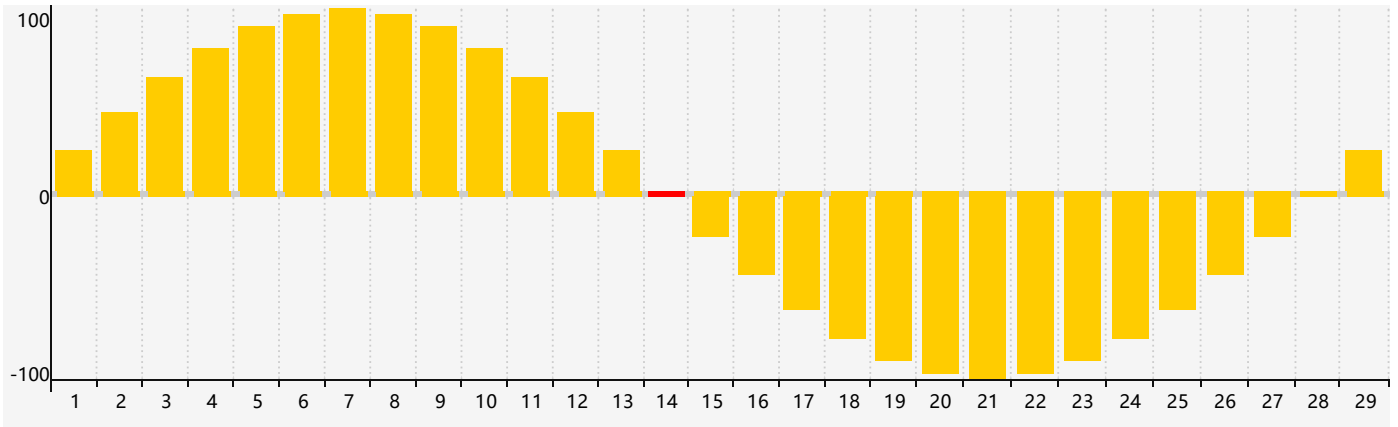

February 2024 Intellectual Biorhythm Charts

February 2024 Emotional Biorhythm Charts

February 2024 Physical Biorhythm Charts

February 2024

SUN	MON	TUE	WED	THU	FRI	SAT
28	29	30	31	1 Physical	2	3
4	5	6	7 Intellectual	8	9	10
11	12	13	14 Emotional	15	16	17
18	19	20	21	22	23	24 Physical
25	26	27	28	29	1	2