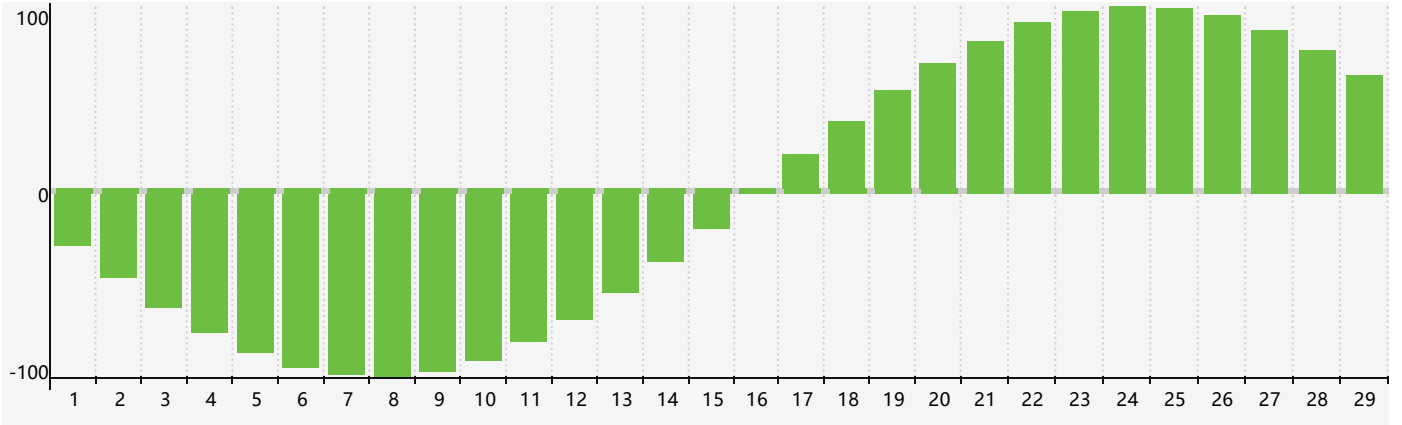

February 2024 Intellectual Biorhythm Charts

February 2024 Emotional Biorhythm Charts

February 2024 Physical Biorhythm Charts

February 2024

SUN	MON	TUE	WED	THU	FRI	SAT
28	29	30	31 <small>Intellectual</small>	1	2	3
4	5	6 <small>Physical</small>	7	8	9	10
11	12	13	14	15	16	17
18	19	20 <small>Emotional</small>	21	22	23	24
25	26	27	28	29 <small>Physical</small>	1	2