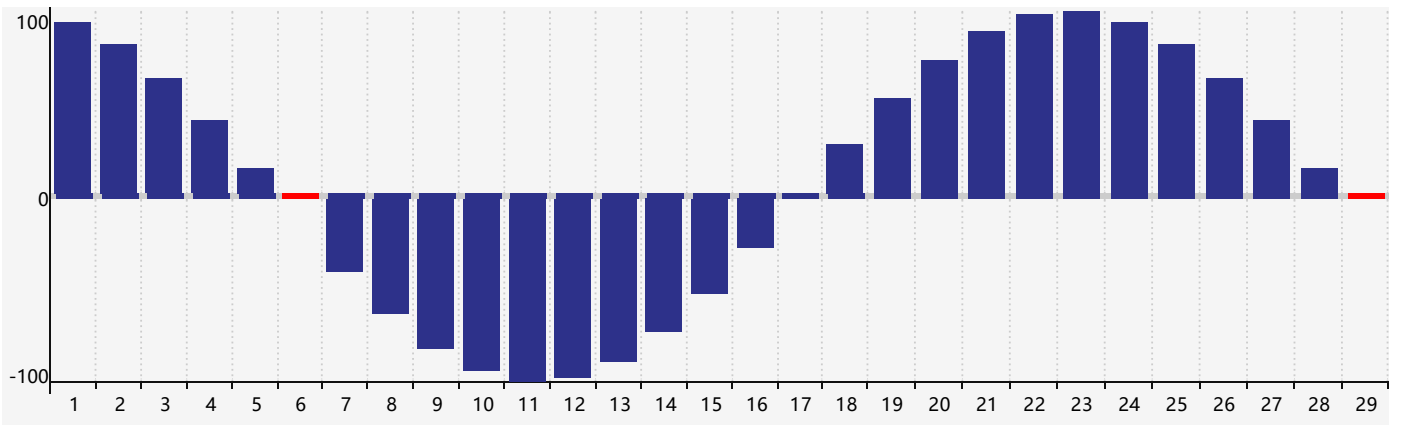

February 2024 Intellectual Biorhythm Charts

February 2024 Emotional Biorhythm Charts

February 2024 Physical Biorhythm Charts

February 2024

SUN	MON	TUE	WED	THU	FRI	SAT
28	29	30	31 <small>Intellectual</small>	1	2	3
4	5	6 <small>Physical</small>	7	8	9	10
11	12	13	14	15	16	17
18	19	20 <small>Emotional</small>	21	22	23	24
25	26	27	28	29 <small>Physical</small>	1	2