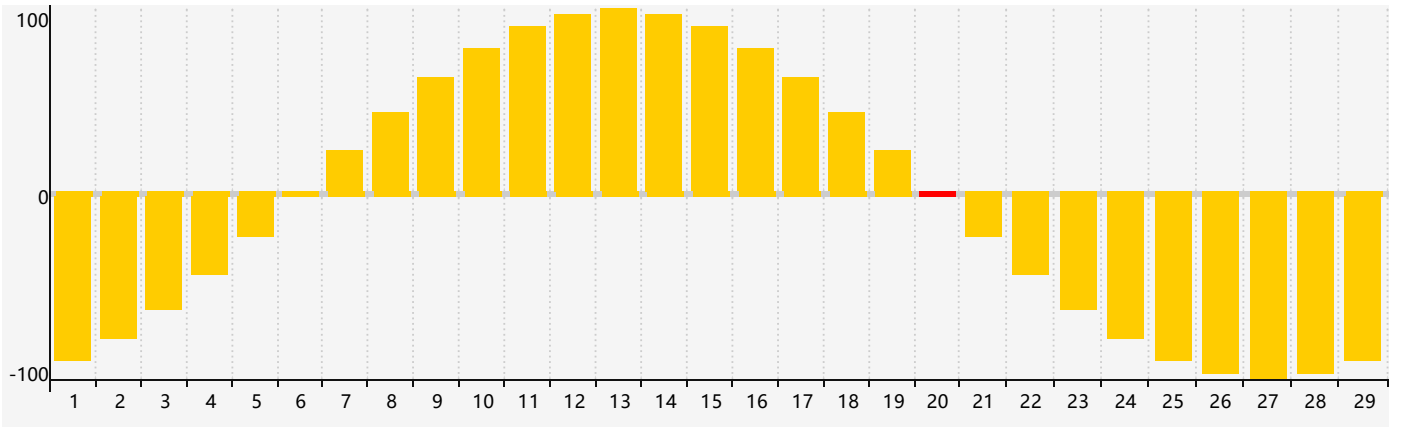

February 2024 Intellectual Biorhythm Charts

February 2024 Emotional Biorhythm Charts

February 2024 Physical Biorhythm Charts

February 2024

SUN	MON	TUE	WED	THU	FRI	SAT
28	29	30	31 <small>Intellectual</small>	1	2	3
4	5	6 <small>Physical</small>	7	8	9	10
11	12	13	14	15	16	17
18	19	20 <small>Emotional</small>	21	22	23	24
25	26	27	28	29 <small>Physical</small>	1	2