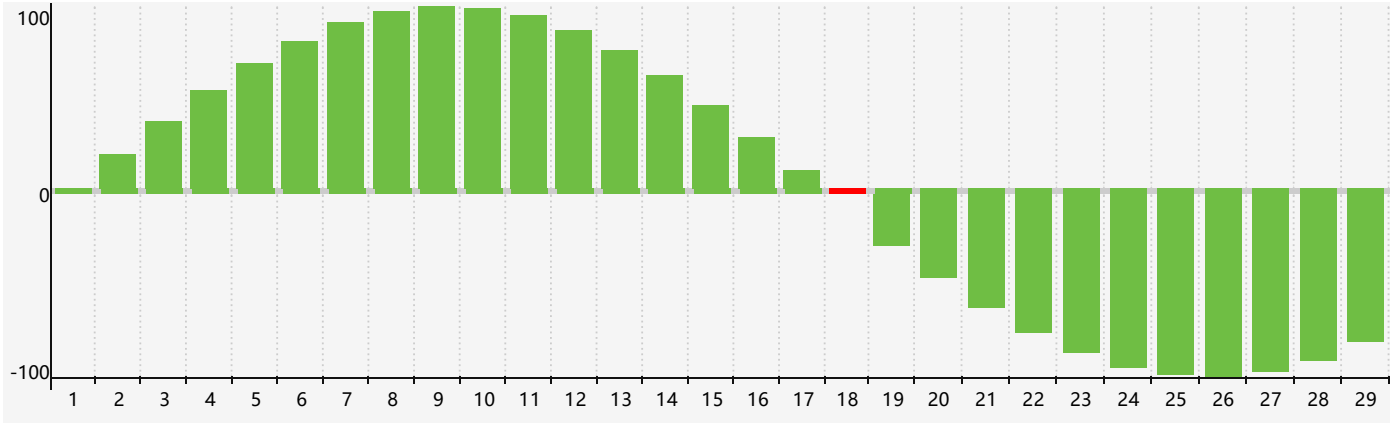

February 2024 Intellectual Biorhythm Charts

February 2024 Emotional Biorhythm Charts

February 2024 Physical Biorhythm Charts

February 2024

SUN	MON	TUE	WED	THU	FRI	SAT
28	29	30	31	1	2	3
4	5	6	7	8	9	10
11	12	13	14 Emotional	15	16 Physical	17
18 Intellectual	19	20	21	22	23	24
25	26	27	28	29	1	2