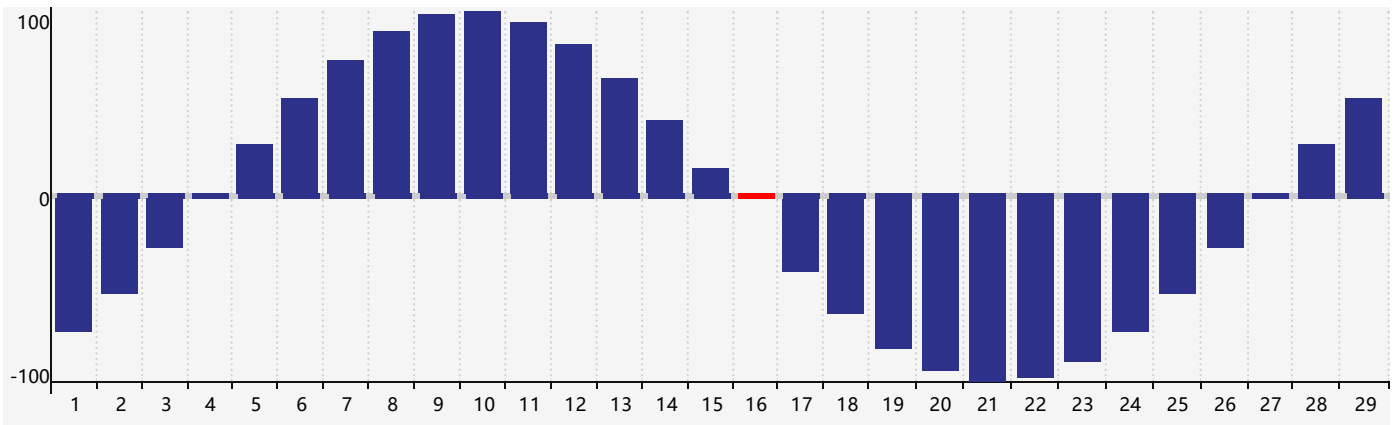

February 2024 Intellectual Biorhythm Charts

February 2024 Emotional Biorhythm Charts

February 2024 Physical Biorhythm Charts

February 2024

SUN	MON	TUE	WED	THU	FRI	SAT
28	29	30	31	1	2	3
4	5	6	7	8	9	10
11	12	13	14 Emotional	15	16 Physical	17
18 Intellectual	19	20	21	22	23	24
25	26	27	28	29	1	2