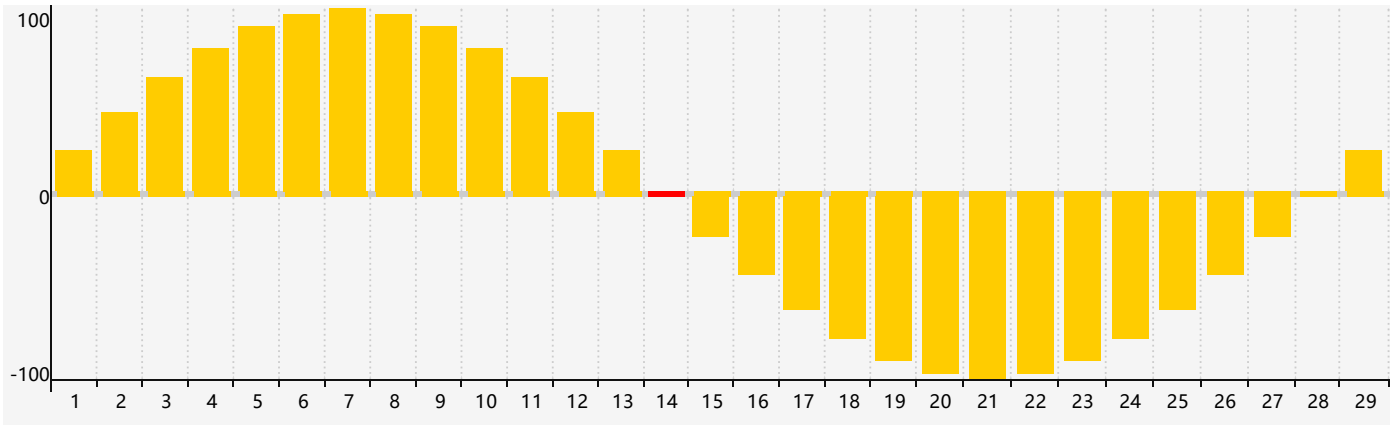

February 2024 Intellectual Biorhythm Charts

February 2024 Emotional Biorhythm Charts

February 2024 Physical Biorhythm Charts

February 2024

SUN	MON	TUE	WED	THU	FRI	SAT
28	29	30	31	1	2	3
4	5	6	7	8	9	10
11	12	13	14 Emotional	15	16 Physical	17
18 Intellectual	19	20	21	22	23	24
25	26	27	28	29	1	2