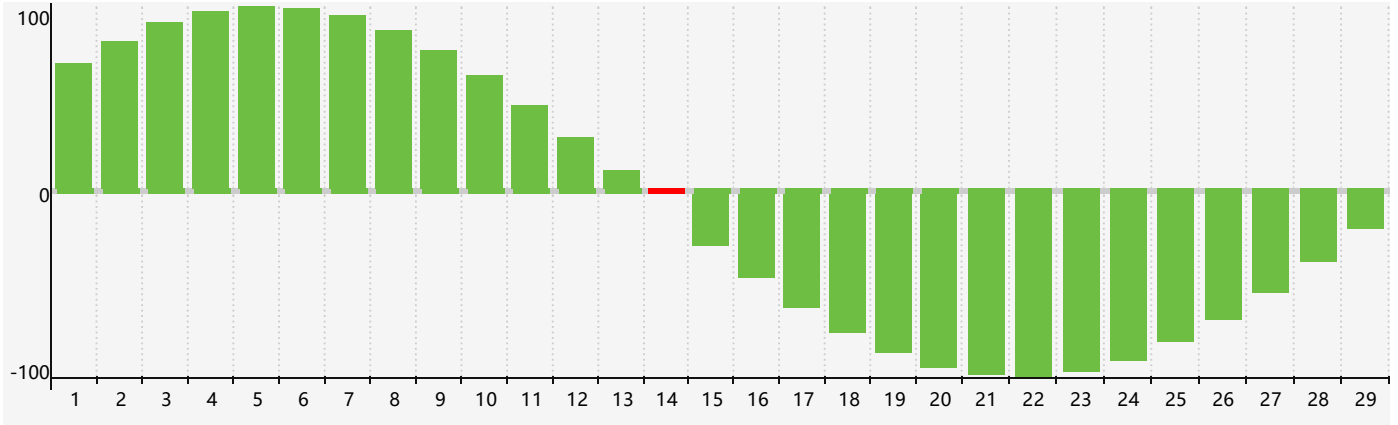

February 2024 Intellectual Biorhythm Charts

February 2024 Emotional Biorhythm Charts

February 2024 Physical Biorhythm Charts

February 2024

SUN	MON	TUE	WED	THU	FRI	SAT
28 	29 	30 	31 	1 Emotional 	2 	3 
4 	5 	6 	7 	8 	9 	10 
11 	12 Physical 	13 	14 Intellectual 	15 	16 	17 
18 	19 	20 	21 	22 	23 	24 
25 	26 	27 	28 	29 Emotional 	1 	2 