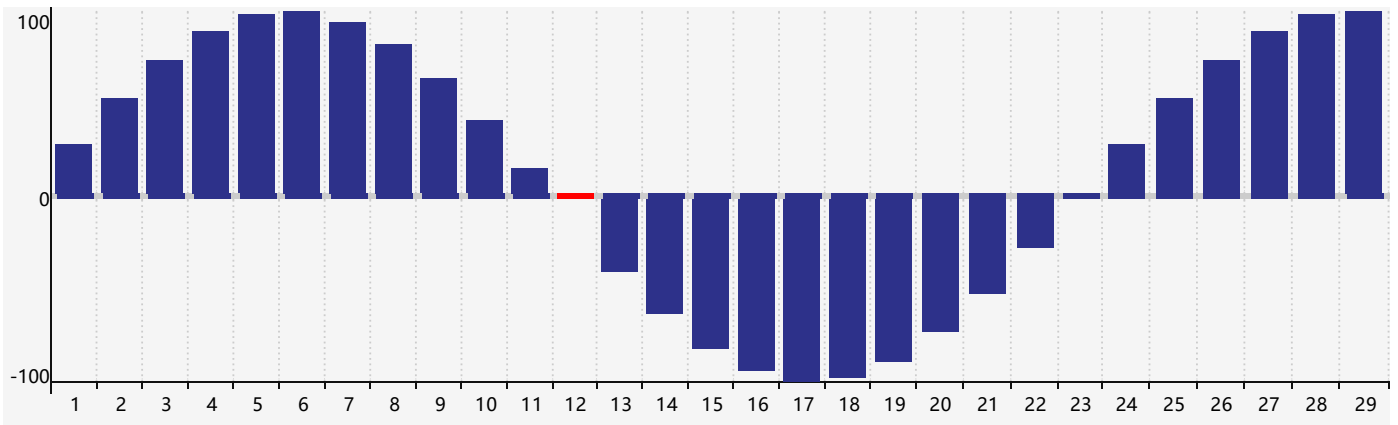

February 2024 Intellectual Biorhythm Charts

February 2024 Emotional Biorhythm Charts

February 2024 Physical Biorhythm Charts

February 2024

SUN	MON	TUE	WED	THU	FRI	SAT
28 	29 	30 	31 	1 Emotional 	2 	3 
4 	5 	6 	7 	8 	9 	10 
11 	12 Physical 	13 	14 Intellectual 	15 	16 	17 
18 	19 	20 	21 	22 	23 	24 
25 	26 	27 	28 	29 Emotional 	1 	2 