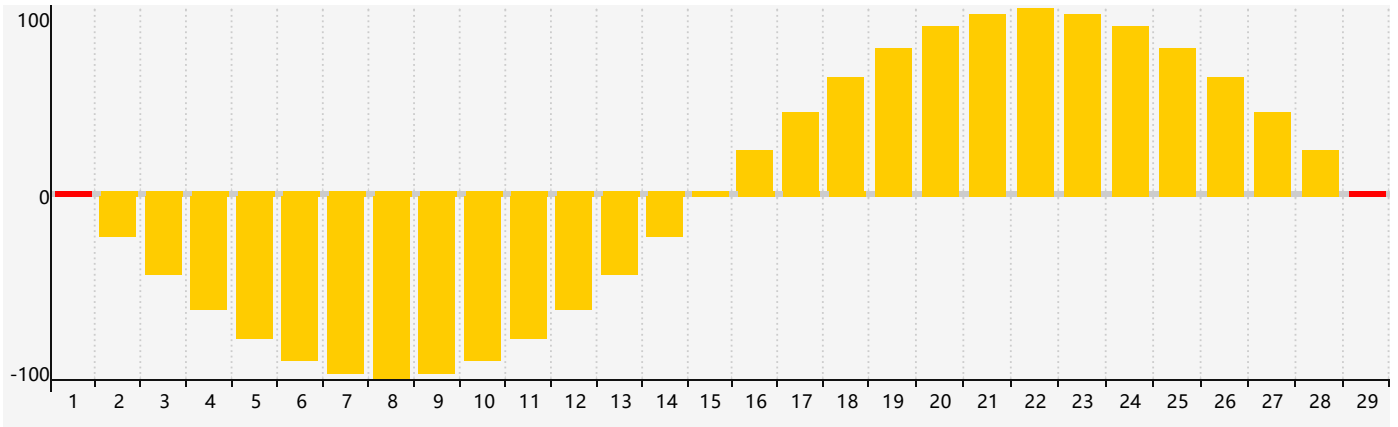

February 2024 Intellectual Biorhythm Charts

February 2024 Emotional Biorhythm Charts

February 2024 Physical Biorhythm Charts

February 2024

SUN	MON	TUE	WED	THU	FRI	SAT
28 	29 	30 	31 	1 Emotional 	2 	3 
4 	5 	6 	7 	8 	9 	10 
11 	12 Physical 	13 	14 Intellectual 	15 	16 	17 
18 	19 	20 	21 	22 	23 	24 
25 	26 	27 	28 	29 Emotional 	1 	2 