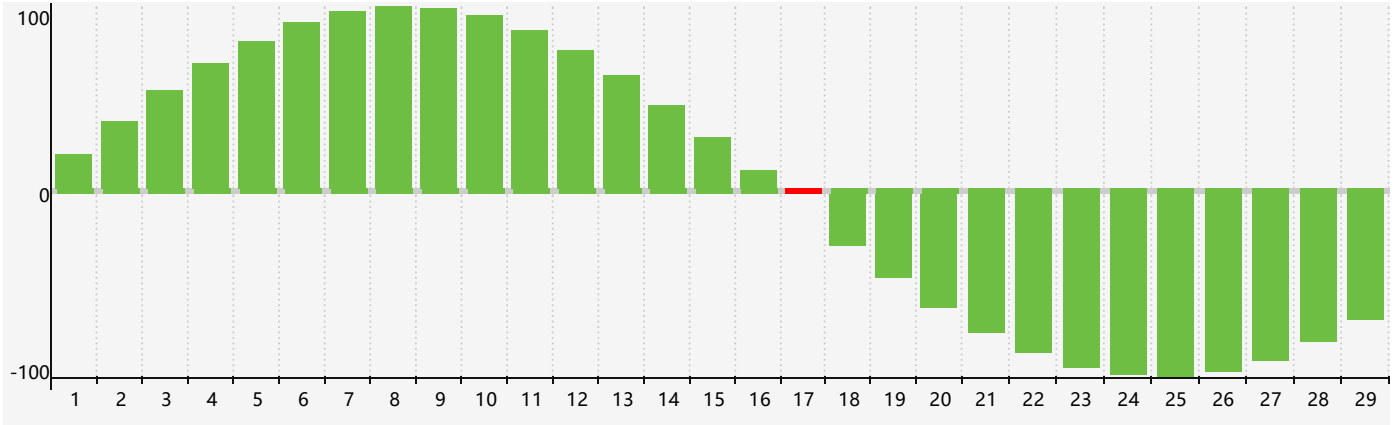

February 2024 Intellectual Biorhythm Charts

February 2024 Emotional Biorhythm Charts

February 2024 Physical Biorhythm Charts

February 2024

SUN	MON	TUE	WED	THU	FRI	SAT
28 	29 	30 	31 	1 	2 Physical 	3 
4 	5 	6 	7 	8 	9 Emotional 	10 
11 	12 	13 	14 	15 	16 	17 Intellectual 
18 	19 	20 	21 	22 	23 	24 
25 Physical 	26 	27 	28 	29 	1 	2 