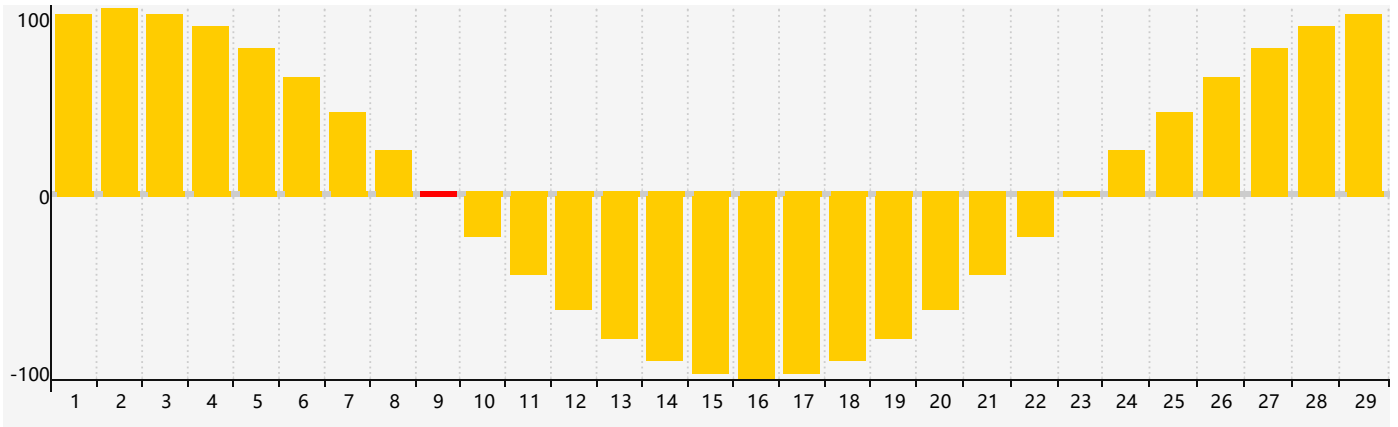

February 2024 Intellectual Biorhythm Charts

February 2024 Emotional Biorhythm Charts

February 2024 Physical Biorhythm Charts

February 2024

SUN	MON	TUE	WED	THU	FRI	SAT
28 	29 	30 	31 	1 	2 Physical 	3 
4 	5 	6 	7 	8 	9 Emotional 	10 
11 	12 	13 	14 	15 	16 	17 Intellectual 
18 	19 	20 	21 	22 	23 	24 
25 Physical 	26 	27 	28 	29 	1 	2 