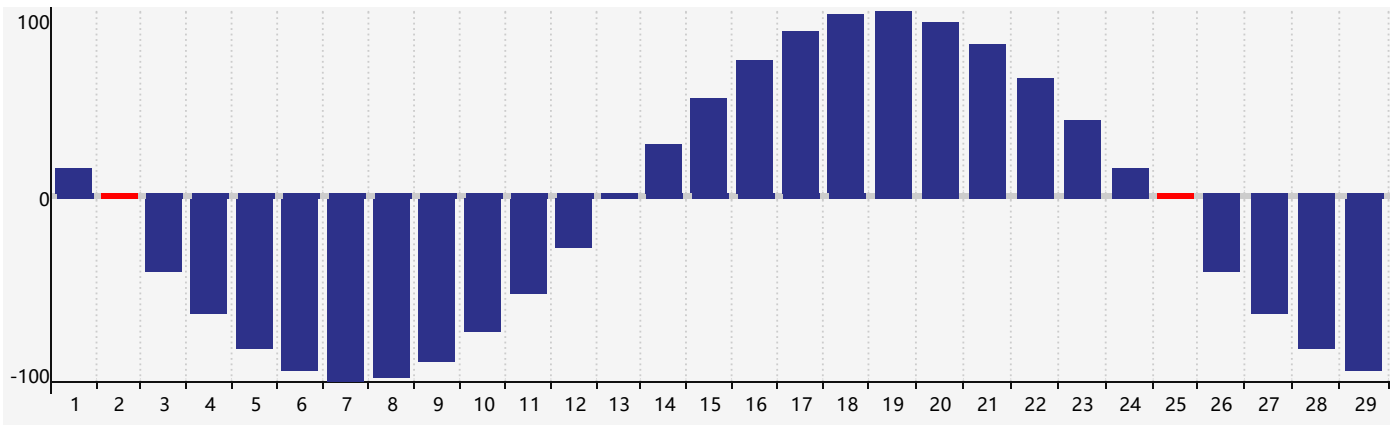

February 2024 Intellectual Biorhythm Charts

February 2024 Emotional Biorhythm Charts

February 2024 Physical Biorhythm Charts

February 2024

SUN	MON	TUE	WED	THU	FRI	SAT
28 	29 	30 	31 	1 	2 Physical 	3 
4 	5 	6 	7 	8 	9 Emotional 	10 
11 	12 	13 	14 	15 	16 	17 Intellectual 
18 	19 	20 	21 	22 	23 	24 
25 Physical 	26 	27 	28 	29 	1 	2 