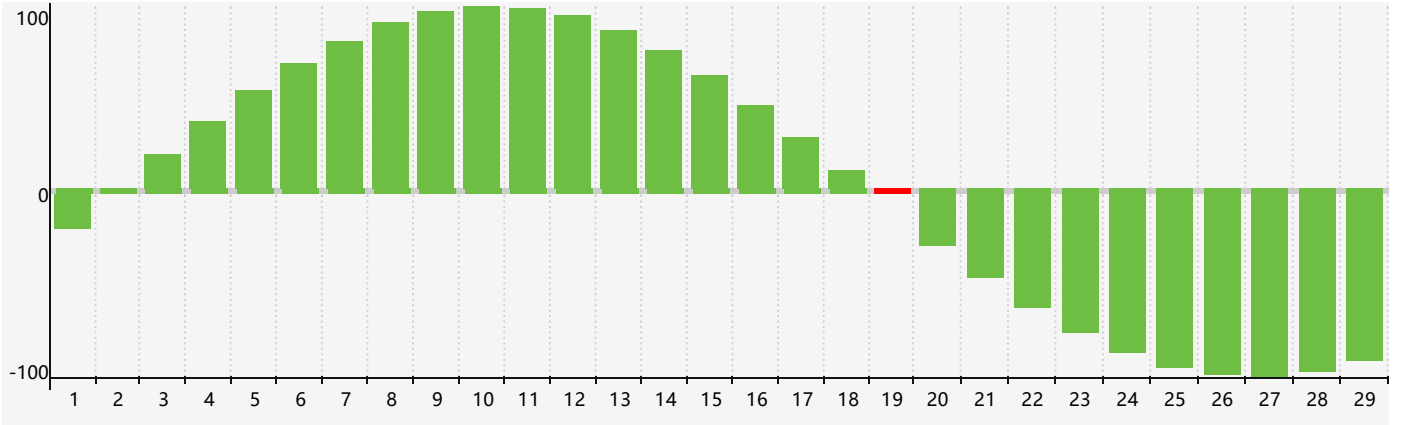

February 2024 Intellectual Biorhythm Charts

February 2024 Emotional Biorhythm Charts

February 2024 Physical Biorhythm Charts

February 2024

SUN	MON	TUE	WED	THU	FRI	SAT
28	29 Emotional	30	31	1	2	3 Physical
4	5	6	7	8	9	10
11	12	13	14	15	16	17
18	19 Intellectual	20	21	22	23	24
25	26 Emotional Physical	27	28	29	1	2