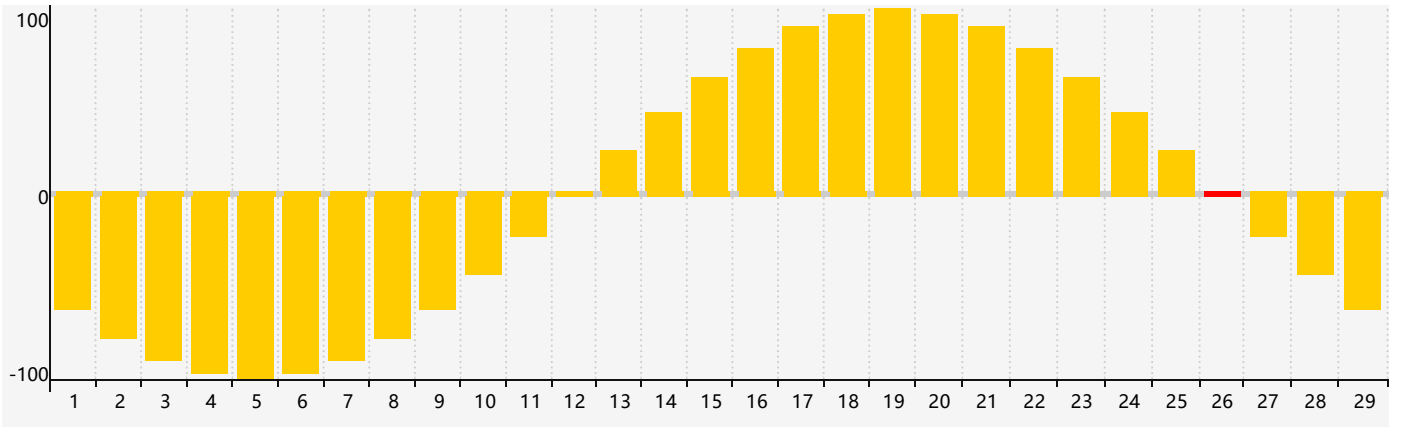

February 2024 Intellectual Biorhythm Charts

February 2024 Emotional Biorhythm Charts

February 2024 Physical Biorhythm Charts

February 2024

SUN	MON	TUE	WED	THU	FRI	SAT
28	29 Emotional	30	31	1	2	3 Physical
4	5	6	7	8	9	10
11	12	13	14	15	16	17
18	19 Intellectual	20	21	22	23	24
25	26 Emotional Physical	27	28	29	1	2