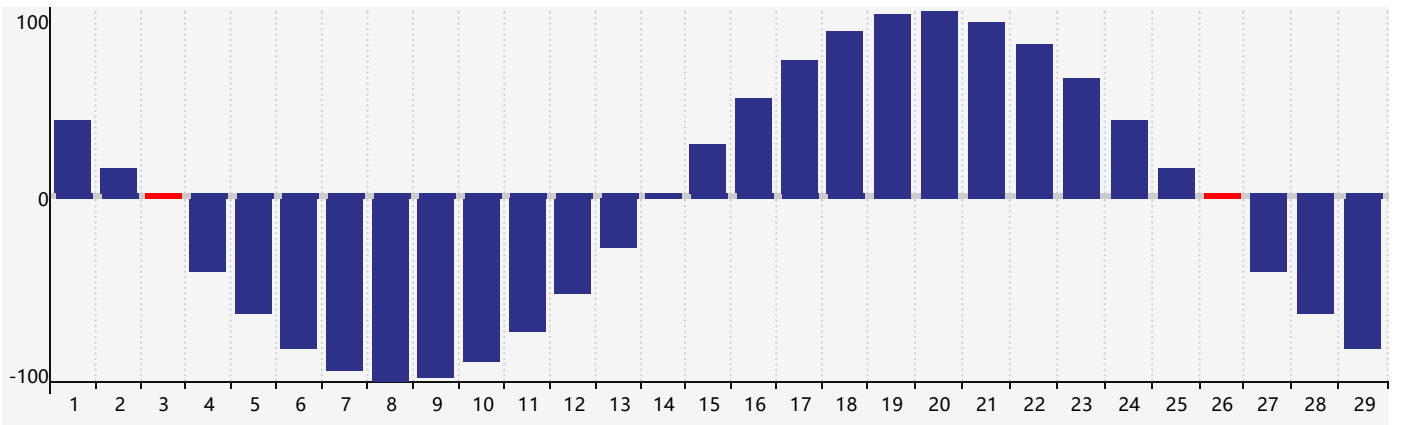

February 2024 Intellectual Biorhythm Charts

February 2024 Emotional Biorhythm Charts

February 2024 Physical Biorhythm Charts

February 2024

SUN	MON	TUE	WED	THU	FRI	SAT
28	29 Emotional	30	31	1	2	3 Physical
4	5	6	7	8	9	10
11	12	13	14	15	16	17
18	19 Intellectual	20	21	22	23	24
25	26 Emotional Physical	27	28	29	1	2