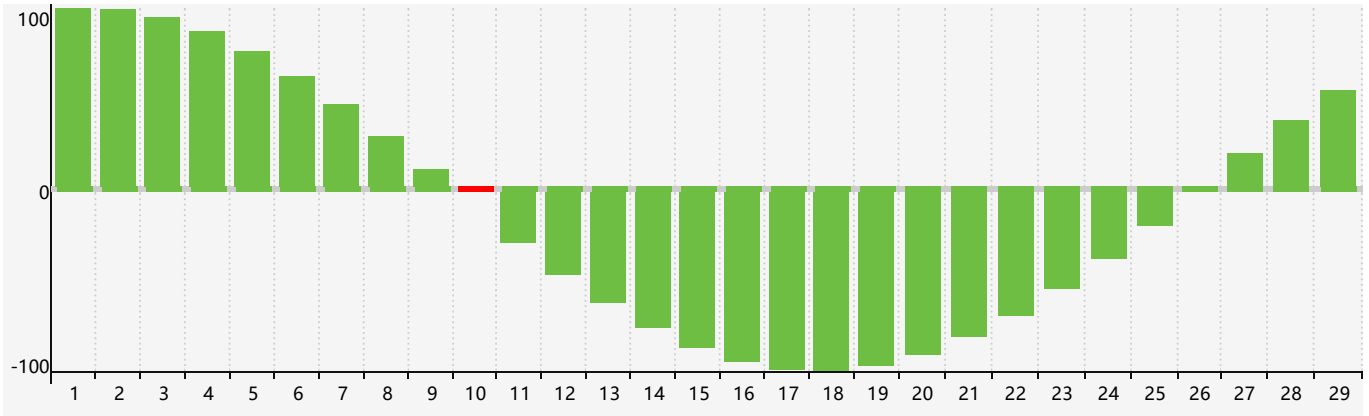

February 2024 Intellectual Biorhythm Charts

February 2024 Emotional Biorhythm Charts

February 2024 Physical Biorhythm Charts

February 2024						
SUN	MON	TUE	WED	THU	FRI	SAT
28	29	30	31	1	2	3
4	5	6	7	8	9	10
						 Intellectual Emotion
11	12	13	14	15	16	17
					 Physical	
18	19	20	21	22	23	24
25	26	27	28	29	1	2