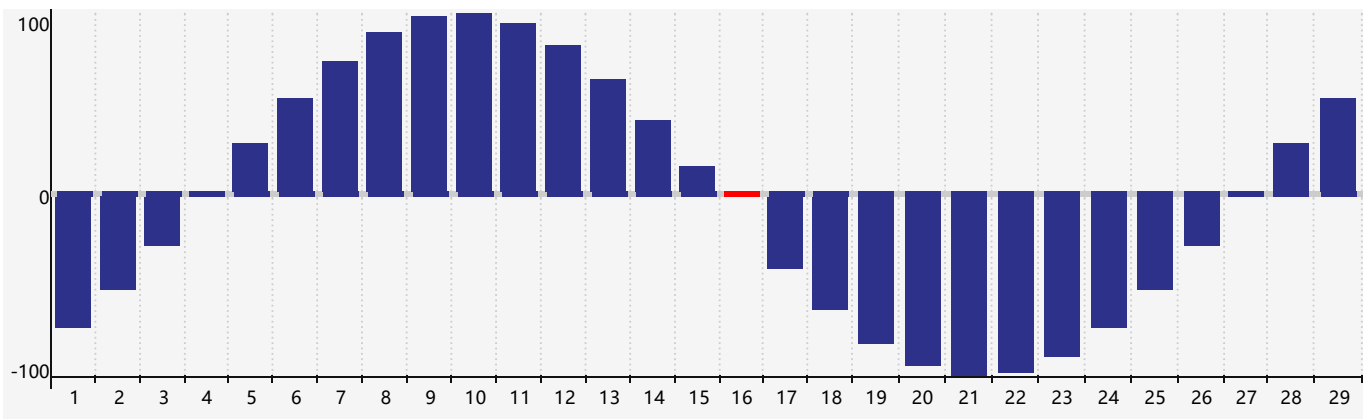

February 2024 Intellectual Biorhythm Charts

February 2024 Emotional Biorhythm Charts

February 2024 Physical Biorhythm Charts

February 2024						
SUN	MON	TUE	WED	THU	FRI	SAT
28	29	30	31	1	2	3
4	5	6	7	8	9	10
						 Intellectual Emotion
11	12	13	14	15	16	17
					 Physical	
18	19	20	21	22	23	24
25	26	27	28	29	1	2