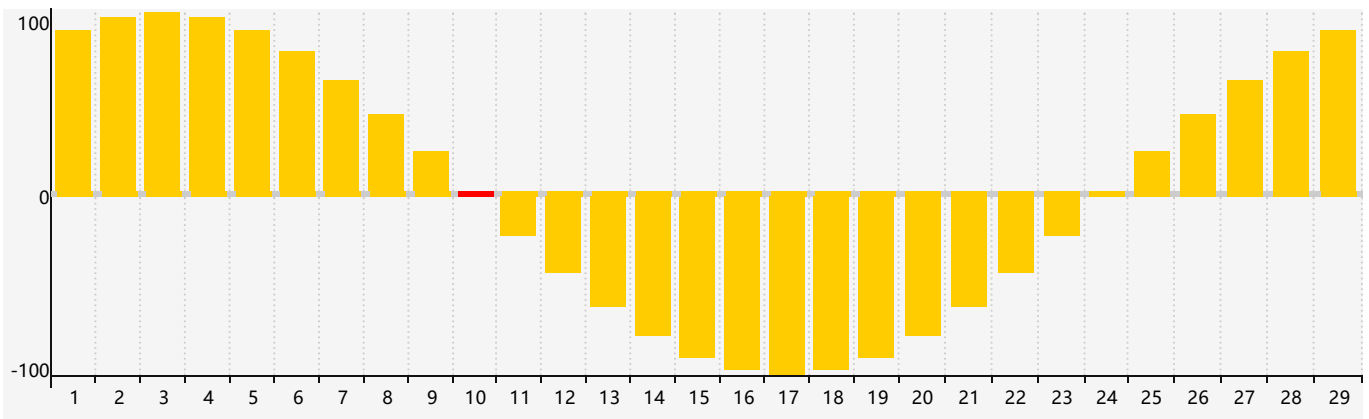

February 2024 Intellectual Biorhythm Charts

February 2024 Emotional Biorhythm Charts

February 2024 Physical Biorhythm Charts

February 2024						
SUN	MON	TUE	WED	THU	FRI	SAT
28	29	30	31	1	2	3
4	5	6	7	8	9	10
						 Intellectual Emotion
11	12	13	14	15	16	17
					 Physical	
18	19	20	21	22	23	24
25	26	27	28	29	1	2