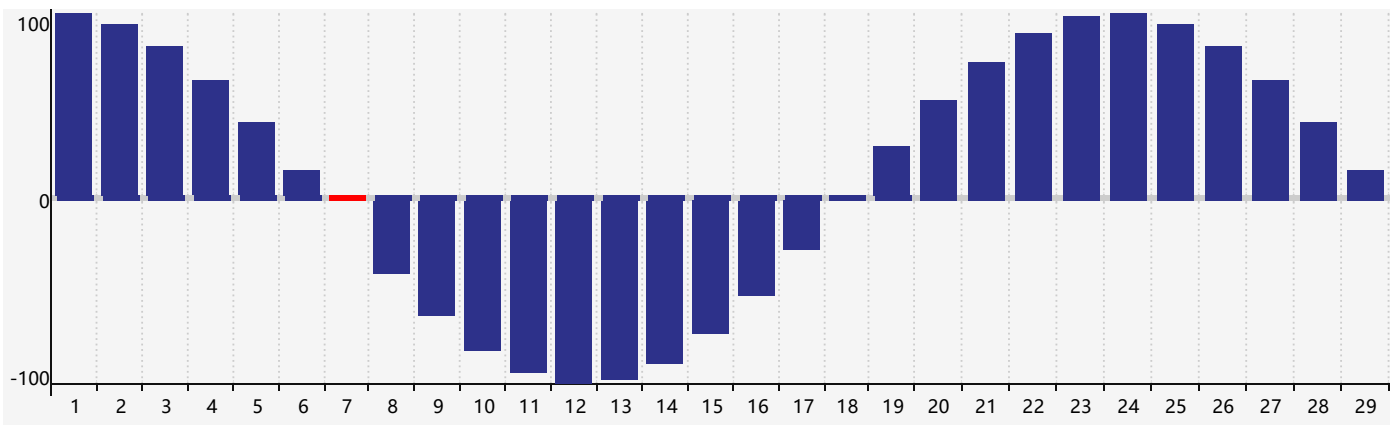

February 2024 Intellectual Biorhythm Charts

February 2024 Emotional Biorhythm Charts

February 2024 Physical Biorhythm Charts

February 2024

| SUN | MON | TUE | WED | THU | FRI | SAT |
|---|-----|--|---|-----|--|-----|
| 28 | 29 | 30 | 31 | 1 | 2 | 3 |
| 4 | 5 | 6 | 7 Physical | 8 | 9 | 10 |
| 11 Emotional | 12 | 13 | 14 | 15 | 16 | 17 |
| 18 | 19 | 20 Intellectual | 21 | 22 | 23 | 24 |
| 25 | 26 | 27 | 28 | 29 | 1 Physical | 2 |