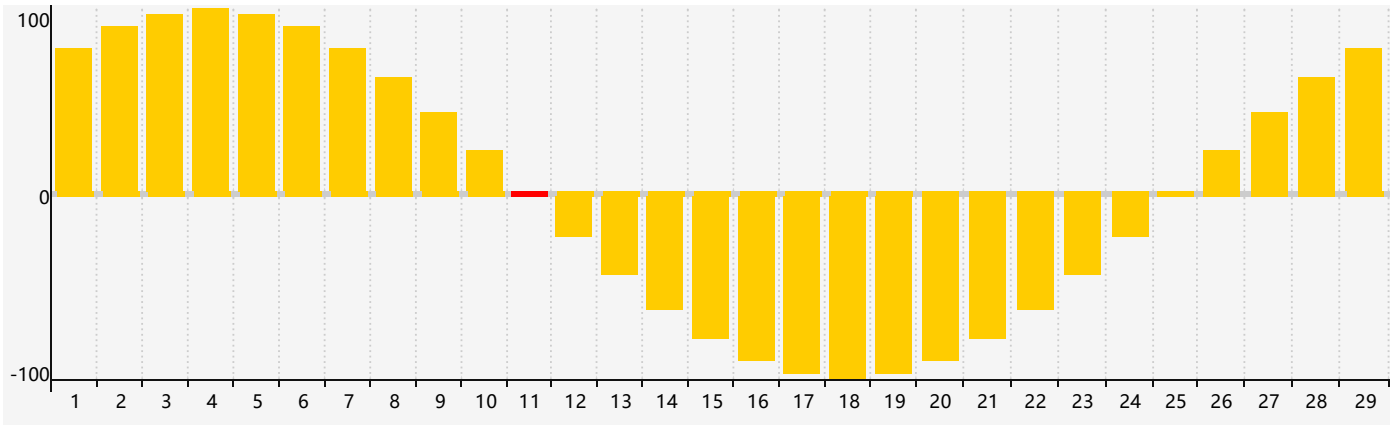

February 2024 Intellectual Biorhythm Charts

February 2024 Emotional Biorhythm Charts

February 2024 Physical Biorhythm Charts

February 2024

| SUN | MON | TUE | WED | THU | FRI | SAT |
|---|-----|--|---|-----|--|-----|
| 28 | 29 | 30 | 31 | 1 | 2 | 3 |
| 4 | 5 | 6 | 7 Physical | 8 | 9 | 10 |
| 11 Emotional | 12 | 13 | 14 | 15 | 16 | 17 |
| 18 | 19 | 20 Intellectual | 21 | 22 | 23 | 24 |
| 25 | 26 | 27 | 28 | 29 | 1 Physical | 2 |