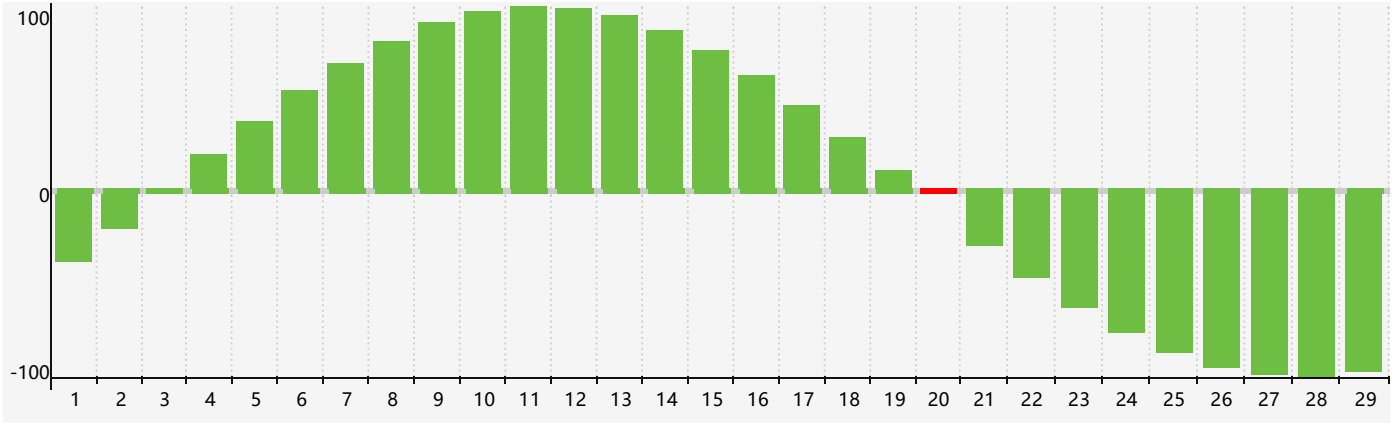

February 2024 Intellectual Biorhythm Charts

February 2024 Emotional Biorhythm Charts

February 2024 Physical Biorhythm Charts

February 2024

| SUN | MON | TUE | WED | THU | FRI | SAT |
|---|-----|--|---|-----|--|-----|
| 28 | 29 | 30 | 31 | 1 | 2 | 3 |
| 4 | 5 | 6 | 7 Physical | 8 | 9 | 10 |
| 11 Emotional | 12 | 13 | 14 | 15 | 16 | 17 |
| 18 | 19 | 20 Intellectual | 21 | 22 | 23 | 24 |
| 25 | 26 | 27 | 28 | 29 | 1 Physical | 2 |