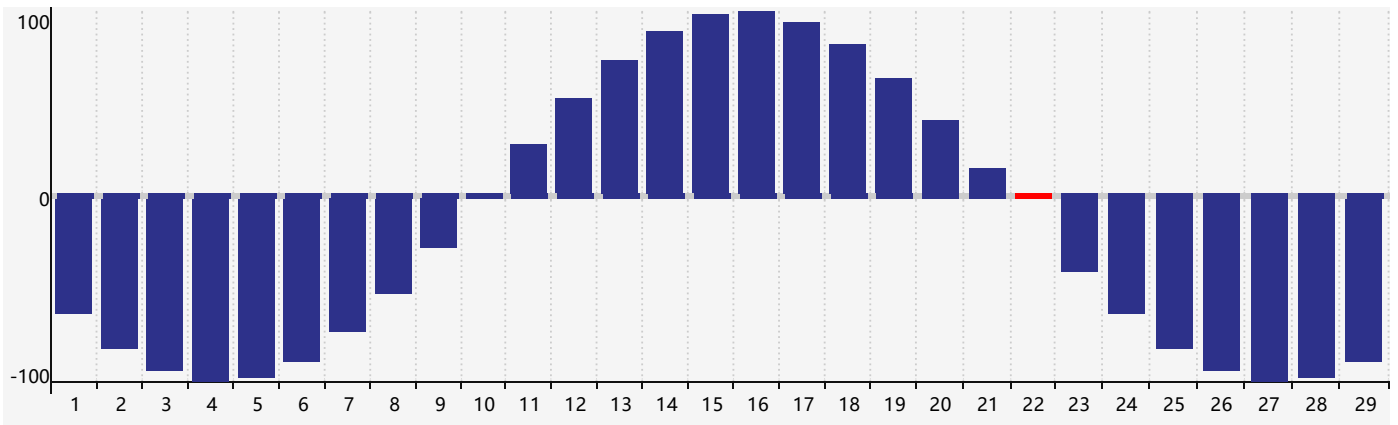

February 2024 Intellectual Biorhythm Charts

February 2024 Emotional Biorhythm Charts

February 2024 Physical Biorhythm Charts

February 2024

SUN	MON	TUE	WED	THU	FRI	SAT
28	29	30 <small>Physical</small>	31	1	2	3
4 <small>Intellectual</small>	5	6	7	8	9	10
11	12	13	14 <small>Emotional</small>	15	16	17
18	19	20	21	22 <small>Physical</small>	23	24
25	26	27	28	29	1	2