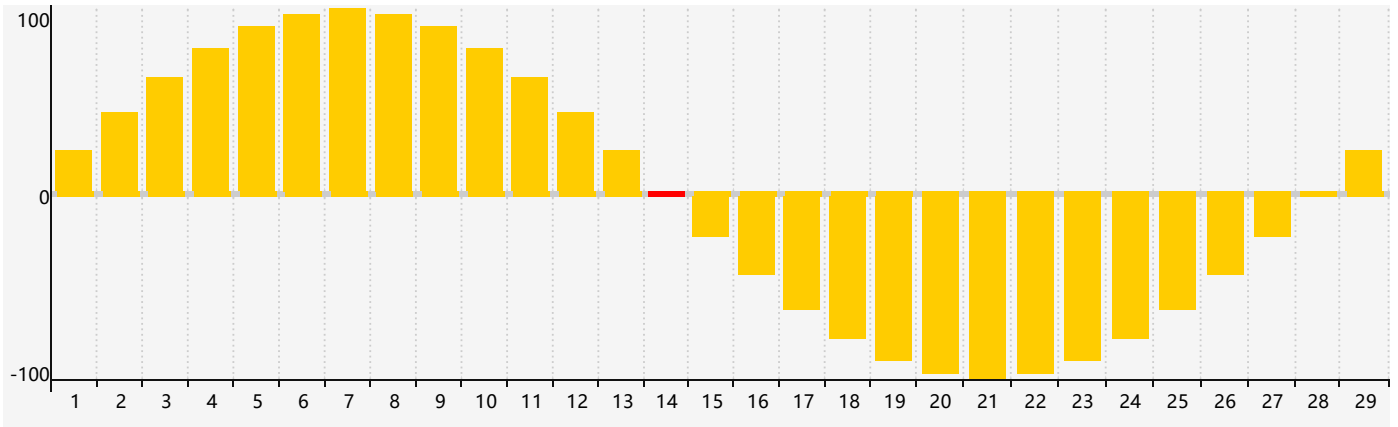

February 2024 Intellectual Biorhythm Charts

February 2024 Emotional Biorhythm Charts

February 2024 Physical Biorhythm Charts

February 2024

SUN	MON	TUE	WED	THU	FRI	SAT
28	29	30 <small>Physical</small>	31	1	2	3
4 <small>Intellectual</small>	5	6	7	8	9	10
11	12	13	14 <small>Emotional</small>	15	16	17
18	19	20	21	22 <small>Physical</small>	23	24
25	26	27	28	29	1	2