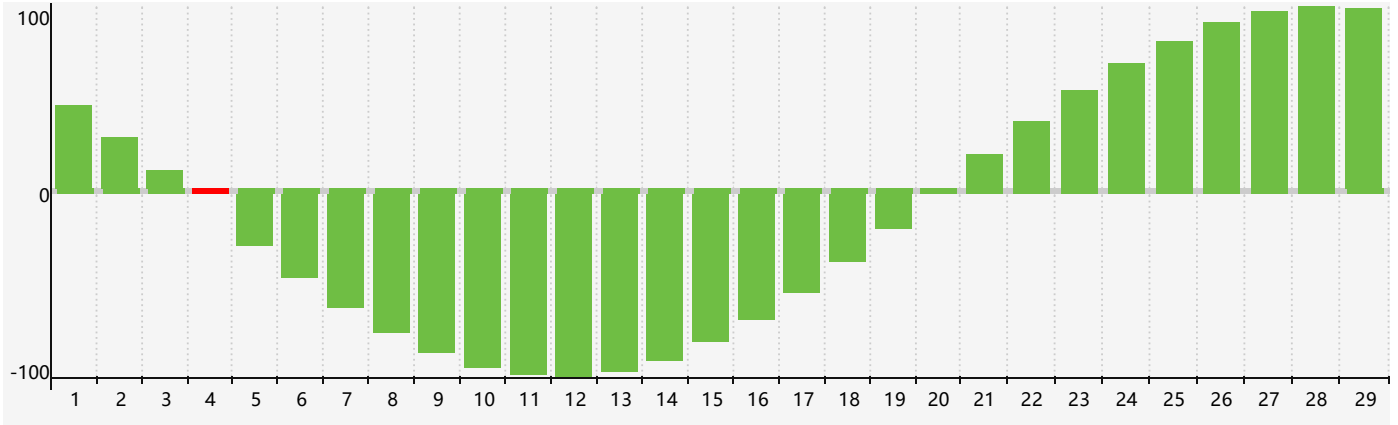

February 2024 Intellectual Biorhythm Charts

February 2024 Emotional Biorhythm Charts

February 2024 Physical Biorhythm Charts

February 2024

SUN	MON	TUE	WED	THU	FRI	SAT
28	29	30 <small>Physical</small>	31	1	2	3
4 <small>Intellectual</small>	5	6	7	8	9	10
11	12	13	14 <small>Emotional</small>	15	16	17
18	19	20	21	22 <small>Physical</small>	23	24
25	26	27	28	29	1	2