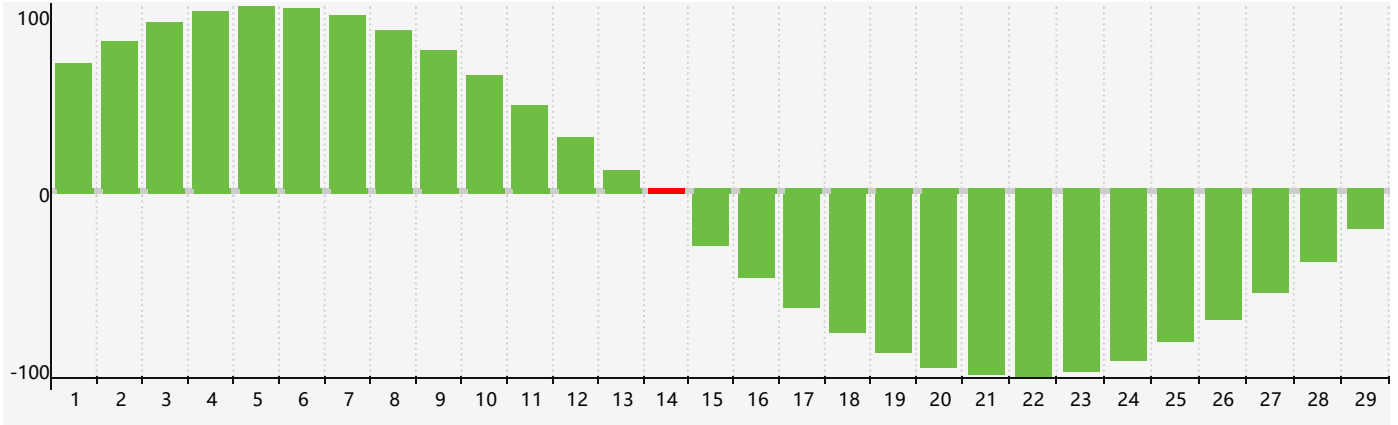

February 2024 Intellectual Biorhythm Charts

February 2024 Emotional Biorhythm Charts

February 2024 Physical Biorhythm Charts

February 2024

SUN	MON	TUE	WED	THU	FRI	SAT
28 	29 	30 	31 	1 	2 	3 
4 	5 	6 	7 	8 	9 	10 
11 Physical 	12 	13 	14 Intellectual 	15 	16 	17 Emotional 
18 	19 	20 	21 	22 	23 	24 
25 	26 	27 	28 	29 	1 	2 