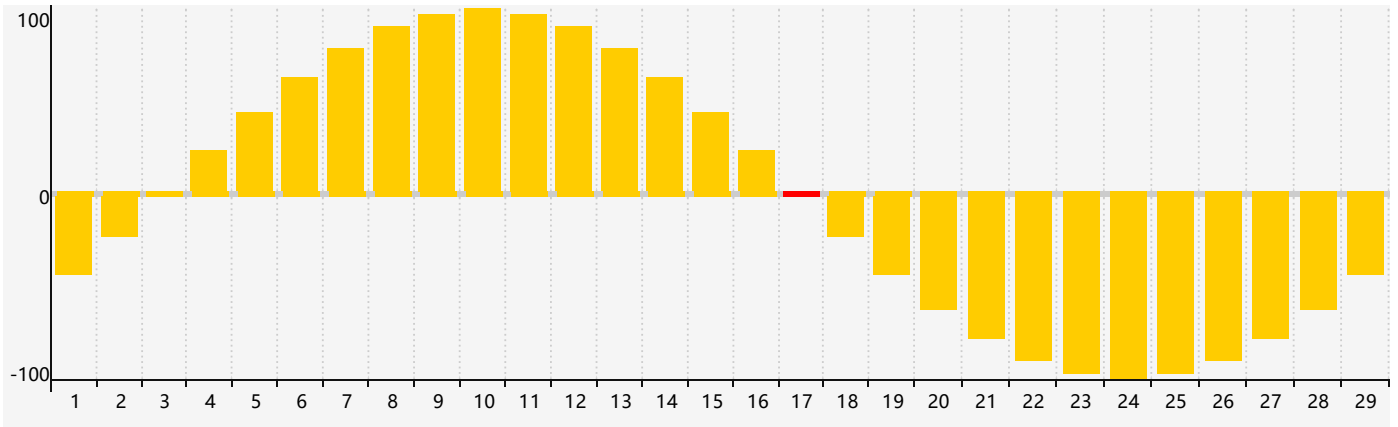

February 2024 Intellectual Biorhythm Charts

February 2024 Emotional Biorhythm Charts

February 2024 Physical Biorhythm Charts

February 2024

SUN	MON	TUE	WED	THU	FRI	SAT
28 	29 	30 	31 	1 	2 	3 
4 	5 	6 	7 	8 	9 	10 
11 Physical 	12 	13 	14 Intellectual 	15 	16 	17 Emotional 
18 	19 	20 	21 	22 	23 	24 
25 	26 	27 	28 	29 	1 	2 