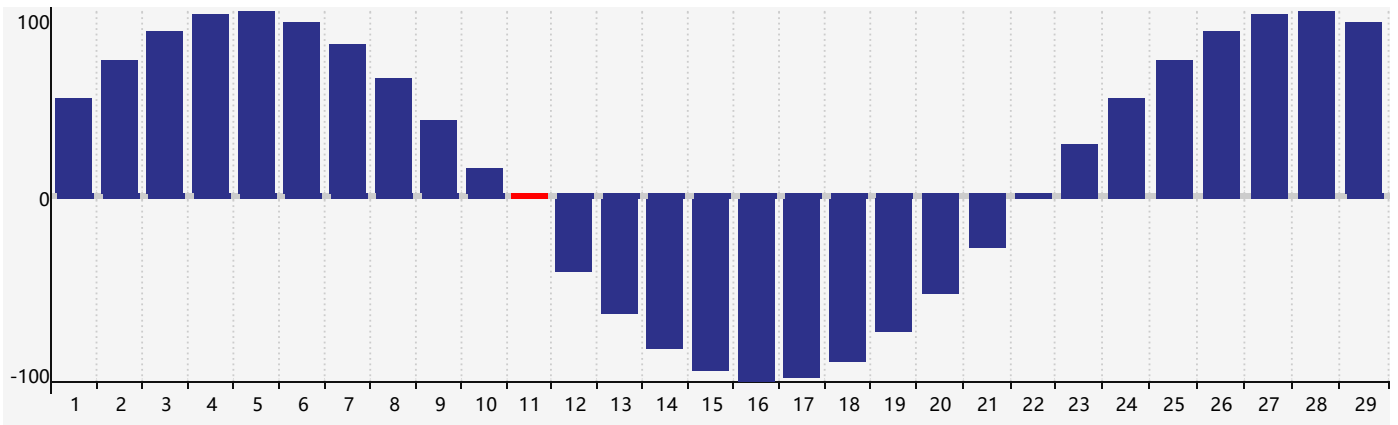

February 2024 Intellectual Biorhythm Charts

February 2024 Emotional Biorhythm Charts

February 2024 Physical Biorhythm Charts

February 2024

SUN	MON	TUE	WED	THU	FRI	SAT
28 	29 	30 	31 	1 	2 	3 
4 	5 	6 	7 	8 	9 	10 
11 Physical 	12 	13 	14 Intellectual 	15 	16 	17 Emotional 
18 	19 	20 	21 	22 	23 	24 
25 	26 	27 	28 	29 	1 	2 