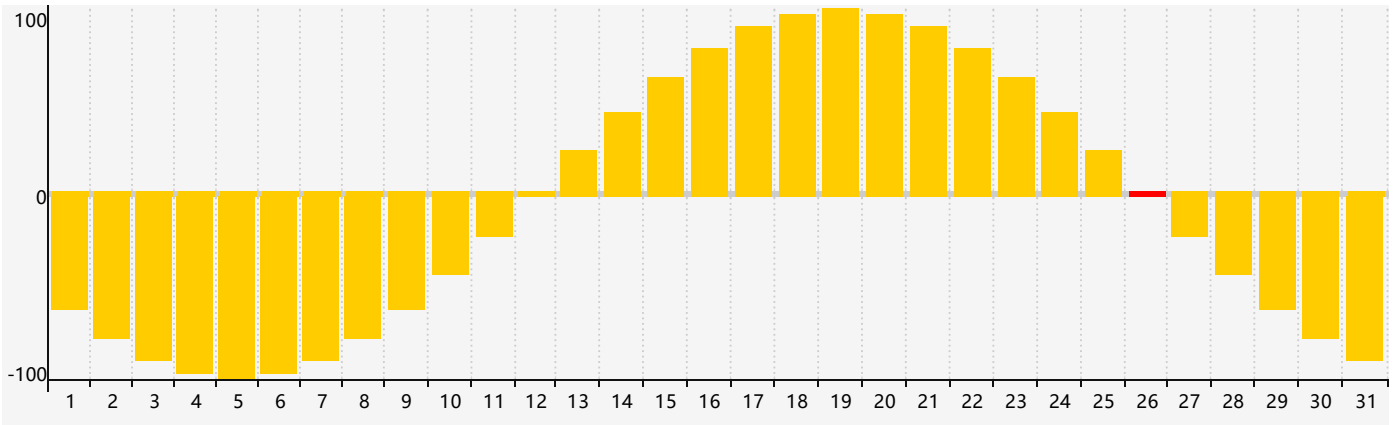

October 2024 Intellectual Biorhythm Charts

October 2024 Emotional Biorhythm Charts

October 2024 Physical Biorhythm Charts

October 2024

SUN	MON	TUE	WED	THU	FRI	SAT
29 	30 	1 	2 	3 	4 	5 
6 	7 	8 	9 	10 	11 	12 
13 	14 Physical 	15 	16 	17 	18 Intellectual 	19 
20 	21 	22 	23 	24 	25 	26 Emotional 
27 	28 	29 	30 	31 	1 	2 