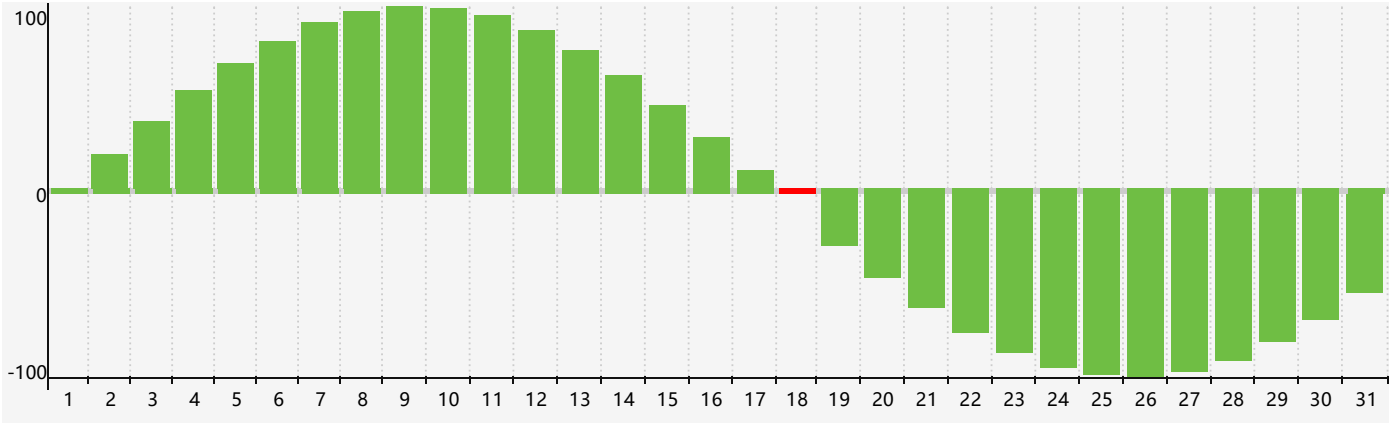

October 2024 Intellectual Biorhythm Charts

October 2024 Emotional Biorhythm Charts

October 2024 Physical Biorhythm Charts

October 2024

SUN	MON	TUE	WED	THU	FRI	SAT
29 	30 	1 	2 	3 	4 	5 
6 	7 	8 	9 	10 	11 	12 
13 	14 Physical 	15 	16 	17 	18 Intellectual 	19 
20 	21 	22 	23 	24 	25 	26 Emotional 
27 	28 	29 	30 	31 	1 	2 