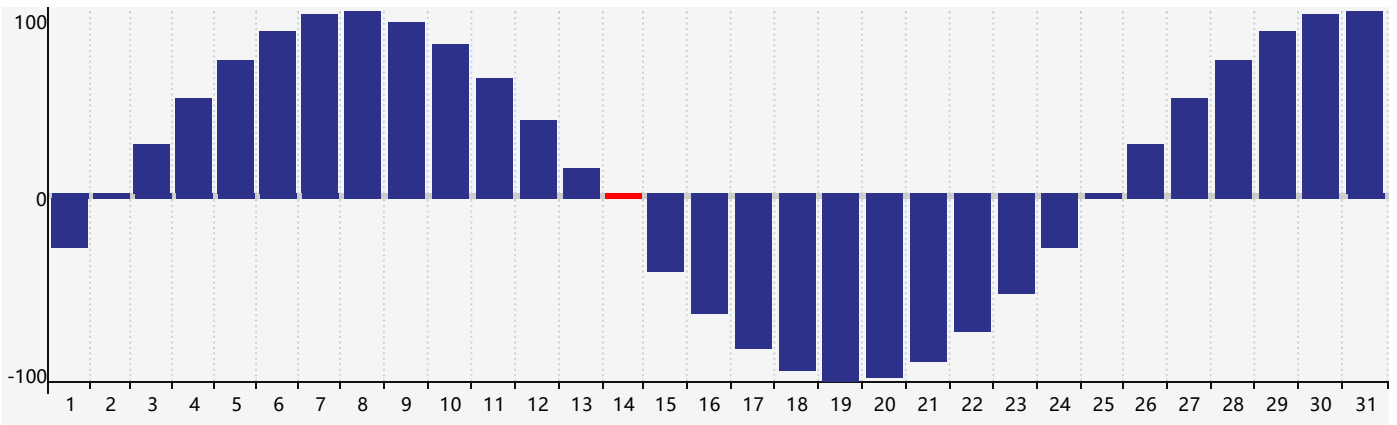

October 2024 Intellectual Biorhythm Charts

October 2024 Emotional Biorhythm Charts

October 2024 Physical Biorhythm Charts

October 2024

SUN	MON	TUE	WED	THU	FRI	SAT
29 	30 	1 	2 	3 	4 	5 
6 	7 	8 	9 	10 	11 	12 
13 	14 Physical 	15 	16 	17 	18 Intellectual 	19 
20 	21 	22 	23 	24 	25 	26 Emotional 
27 	28 	29 	30 	31 	1 	2 